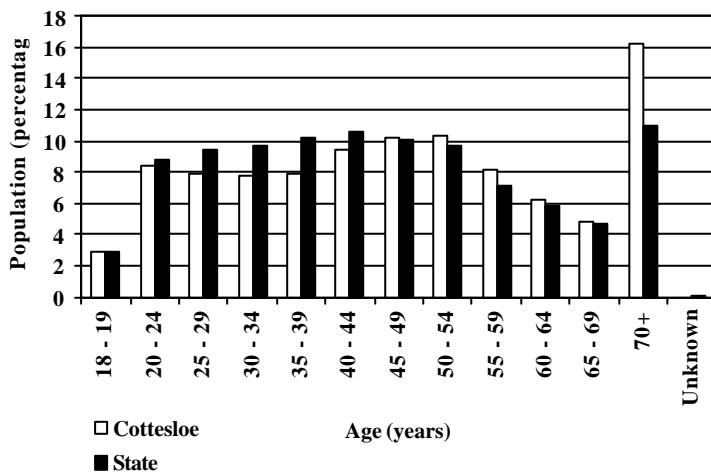

The above list is not comprehensive and some suburbs may extend into adjoining districts.

Number of Electors on Roll

Males	11,437
Females	13,184
Total	24,621

Age Distribution of Electors

Number of Electors per Habitation