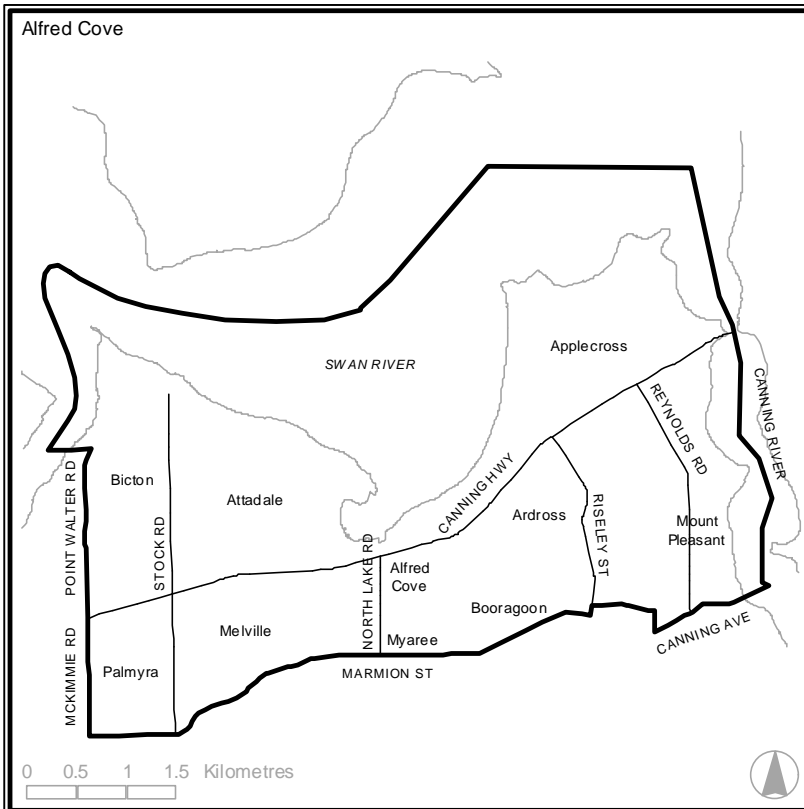

Party

Australian Labor Party
Liberal
Liberal
Australian Labor Party
Australian Labor Party
Country Party
Australian Labor Party
Nationalist, Country Party
Nationalist
Australian Labor Party
Ministerialist
Australian Labor Party, Ministerialist
Oppositionist
Ministerialist
Oppositionist

CUSTOMER
FOCUS
WESTERN AUSTRALIA

District of ALFRED COVE

South Metropolitan Region

Elector information correct as at 18 January 2001

Area (sq km)

28

The above figure is the gazetted area and may include bodies of water.