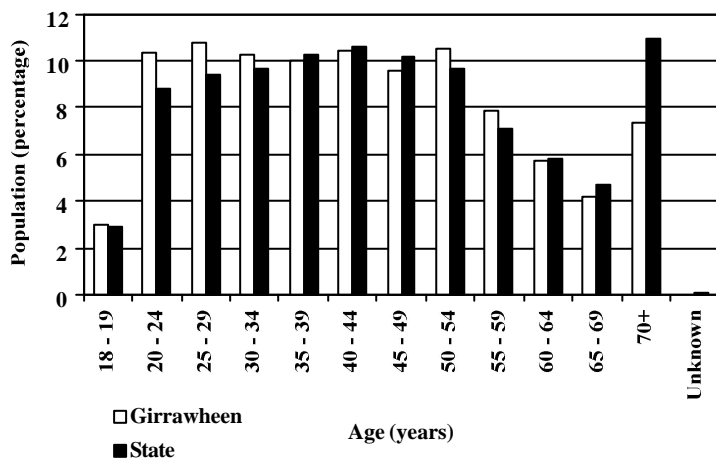

Age Distribution of Electors