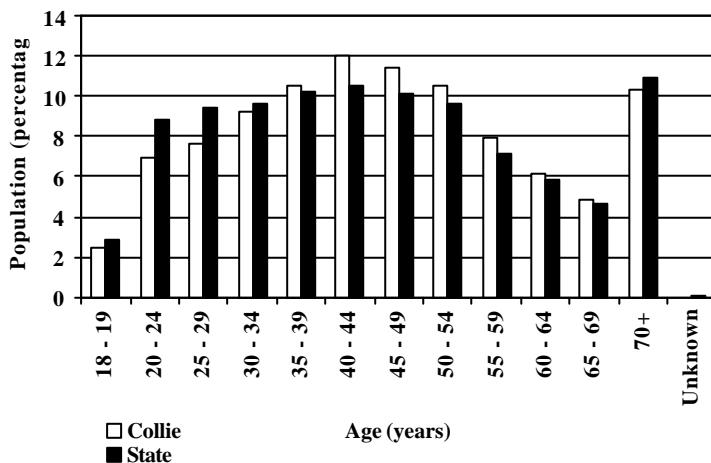

Age Distribution of Electors