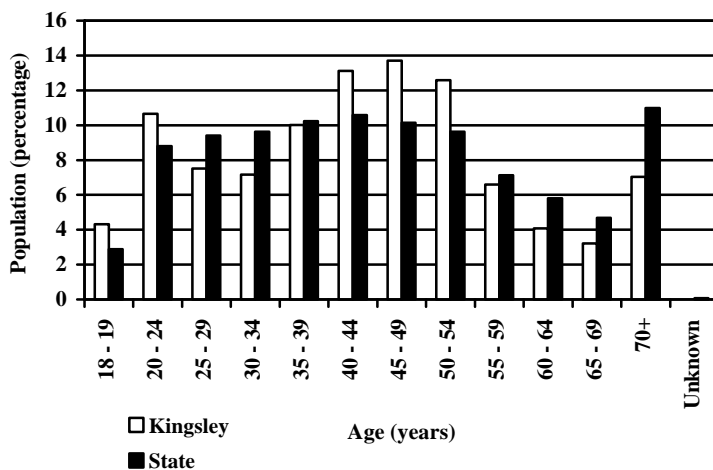

Age Distribution of Electors