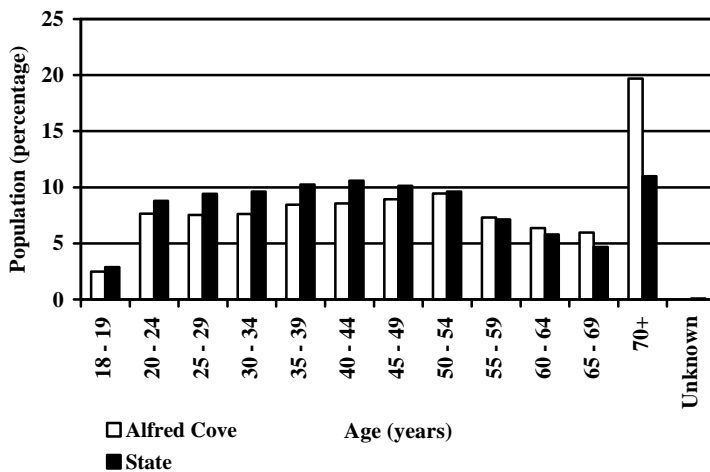

CUSTOMER
FOCUS
WESTERN AUSTRALIA

District of ALFRED COVE

South Metropolitan Region

Elector information correct as at 18 January 2001

Area (sq km)

28

The above figure is the gazetted area and may include bodies of water.

Number of Electors on Roll

Males	11,341
Females	13,244
Total	24,585

Number of Electors per Habitation

Electors	Habitation
1	4,800
2	6,076
3	1,482
>3	767
Total Habitations	13,125

Age Distribution of Electors