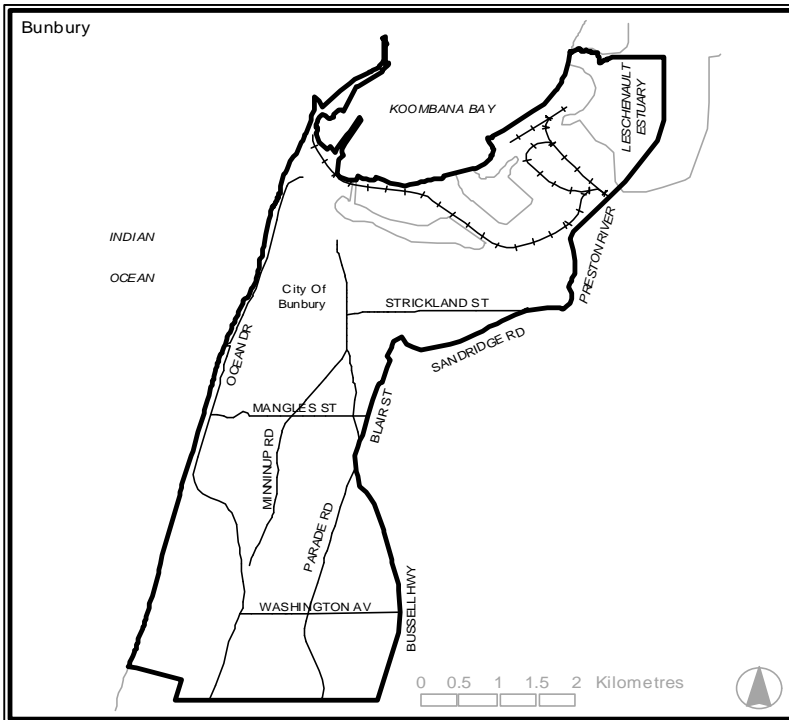

District of BUNBURY

South West Region

Elector information correct as at 18 January 2001

Area (sq km)

26

The above figure is the gazetted area and may include bodies of water.

Local Government/s within District