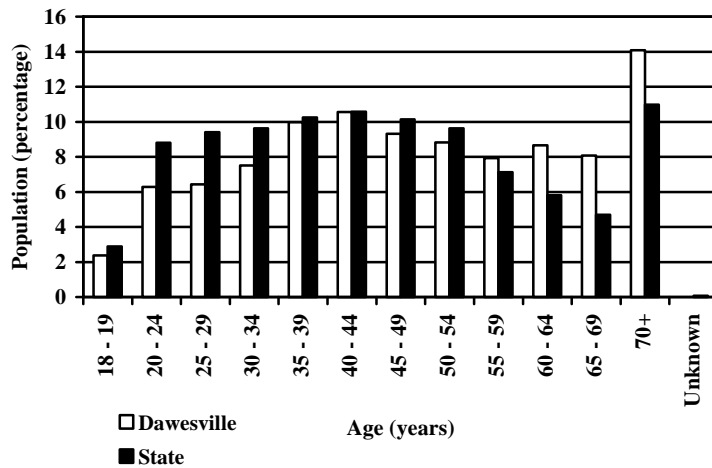

City of Mandurah

Number of Electors on Roll

Males	8,372
Females	8,745
Total	17,117

Number of Electors per Habitation

Electors	Habitation
1	2,680
2	5,037
3	913
>3	394
Total Habitations	9,024

Age Distribution of Electors