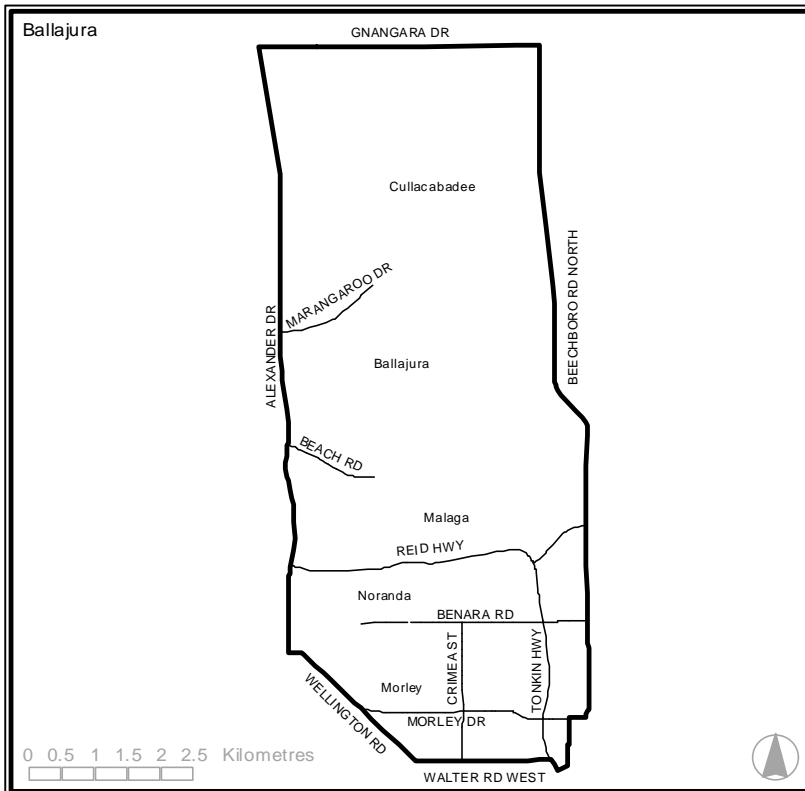

District of BALLAJURA

East Metropolitan Region

Elector information correct as at 18 January 2001