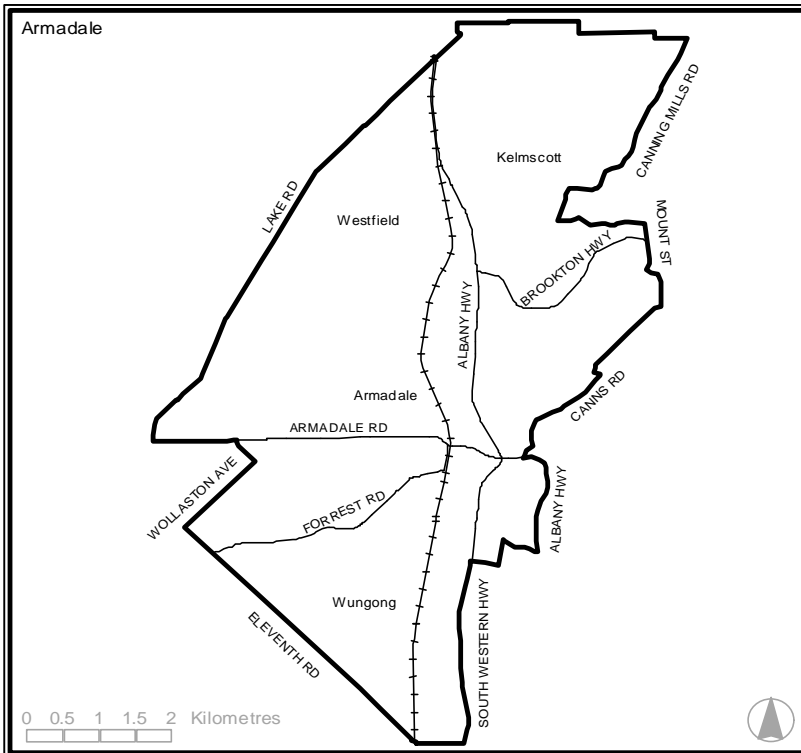

CUSTOMER
FOCUS
WESTERN AUSTRALIA

District of ALFRED COVE

South Metropolitan Region

Elector information correct as at 18 January 2001

Area (sq km)

28

The above figure is the gazetted area and may include bodies of water.

Party

Independent
 Liberal

District of ARMADALE

East Metropolitan Region

Elector information correct as at 18 January 2001

Area (sq km)

39

The above figure is the gazetted area and may include bodies of water.