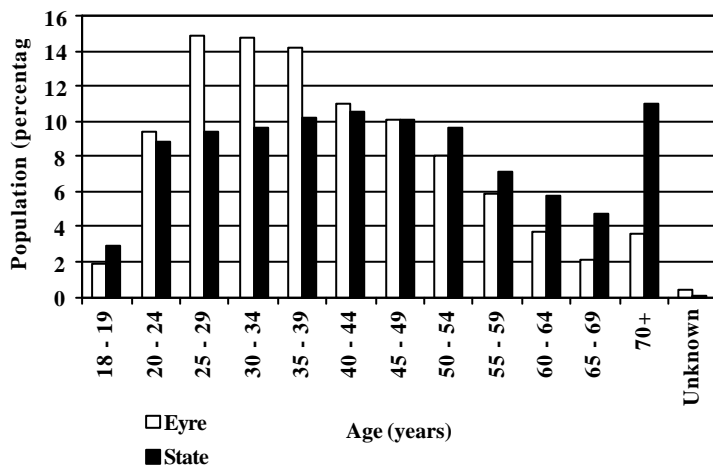

Age Distribution of Electors