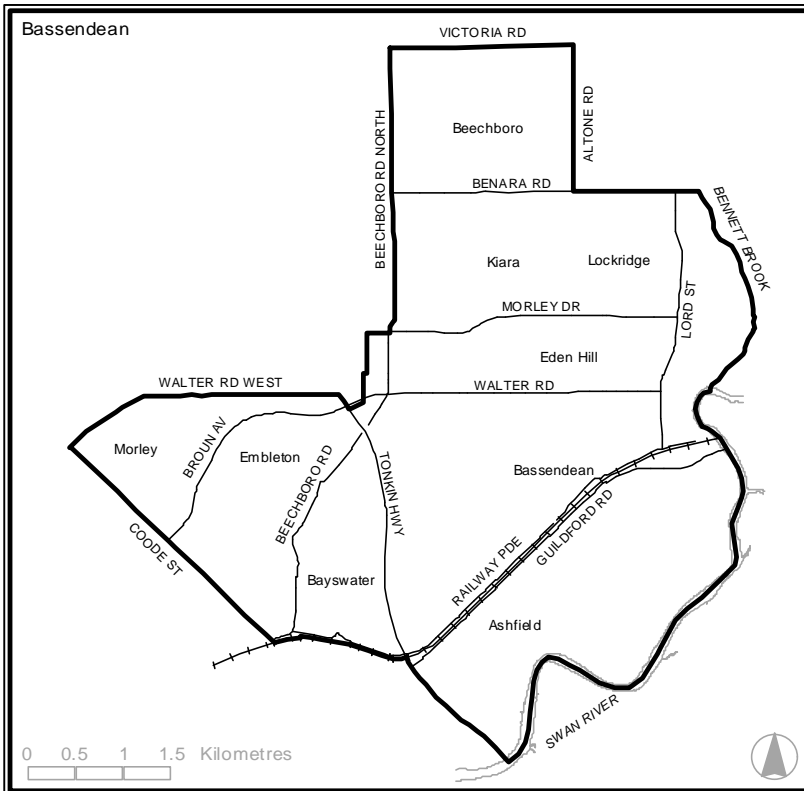

Area (sq km)

27

The above figure is the gazetted area and may include bodies of water.

Suburbs within District

Ashfield	Embleton
Bassendean	Kiara
Bayswater	Lockridge
Beechboro	Morley
Eden Hill	

The above list is not comprehensive and some suburbs may extend into adjoining districts.