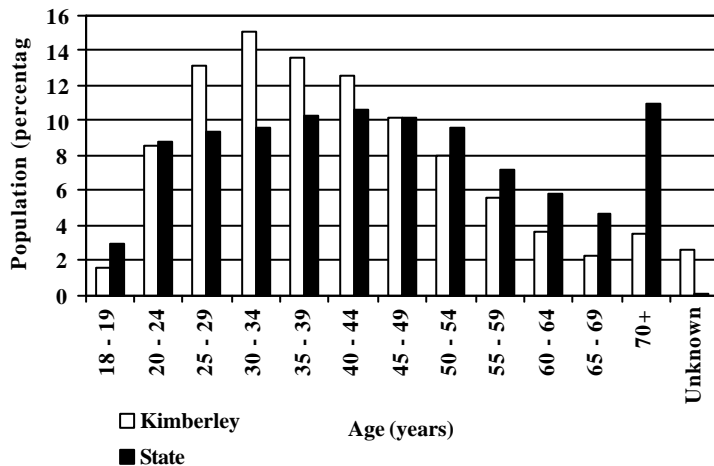

Age Distribution of Electors