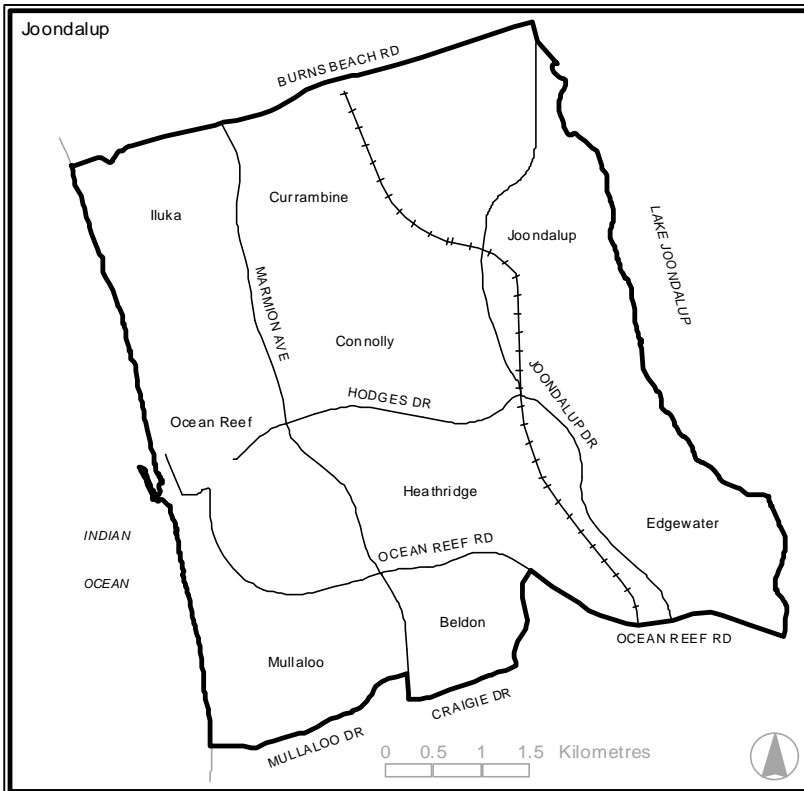

District of JOONDALUP

North Metropolitan Region

Elector information correct as at 18 January 2001