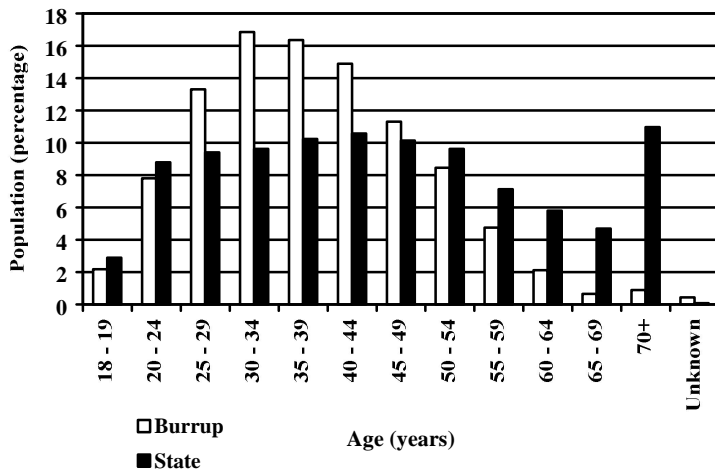

Age Distribution of Electors