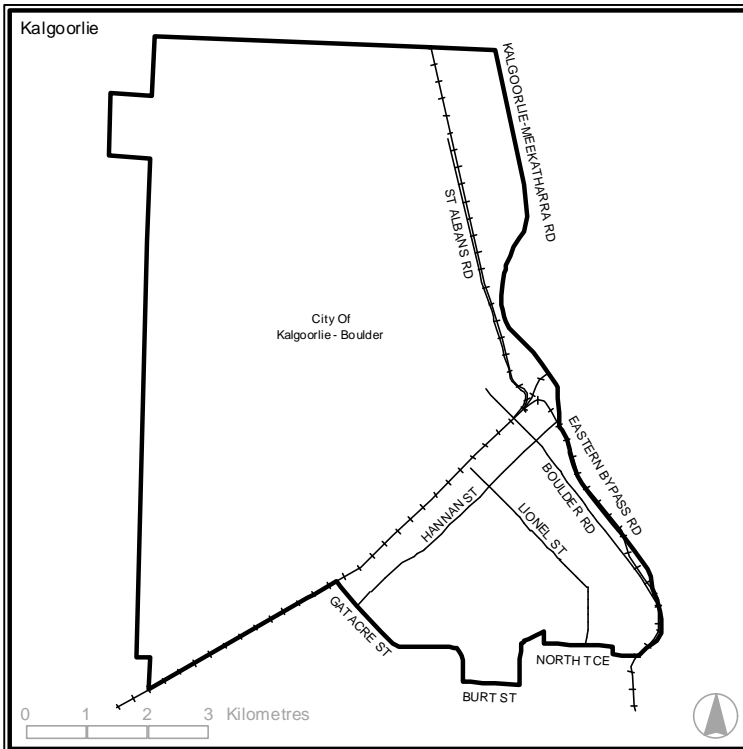

District of KALGOORLIE

Mining and Pastoral Region

Elector information correct as at 18 January 2001