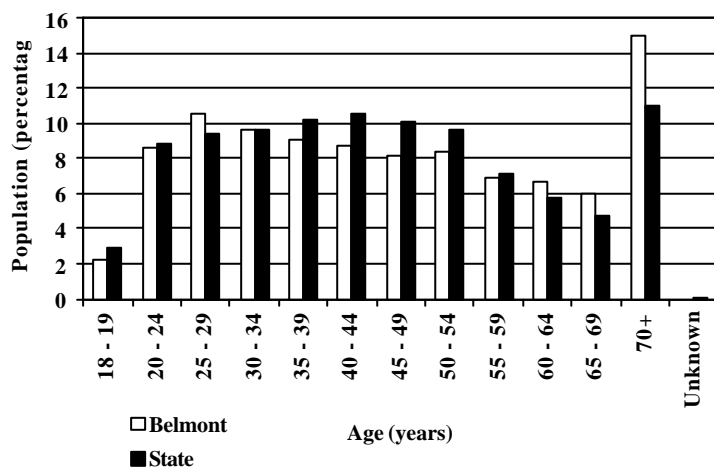

Age Distribution of Electors