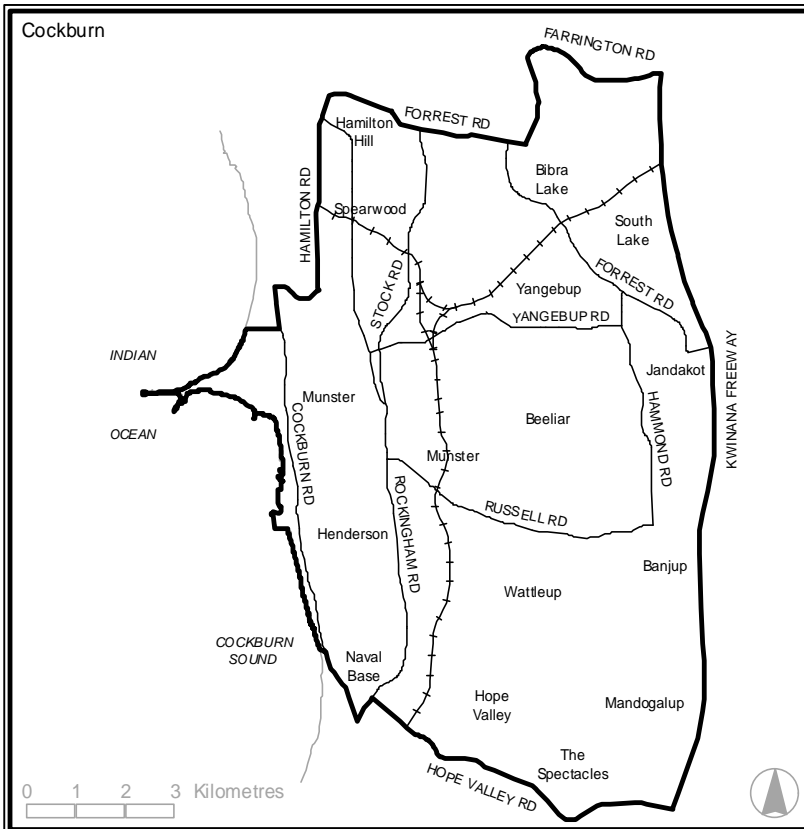

Elector information correct as at 18 January 2001

Area (sq km)

106

The above figure is the gazetted area and may include bodies of water.

Suburbs within District

Beeliar	South Lake
Bibra Lake	Spearwood
Coogee	Success
Hamilton Hill	Wattleup
Hope Valley	Yangebup
Munster	