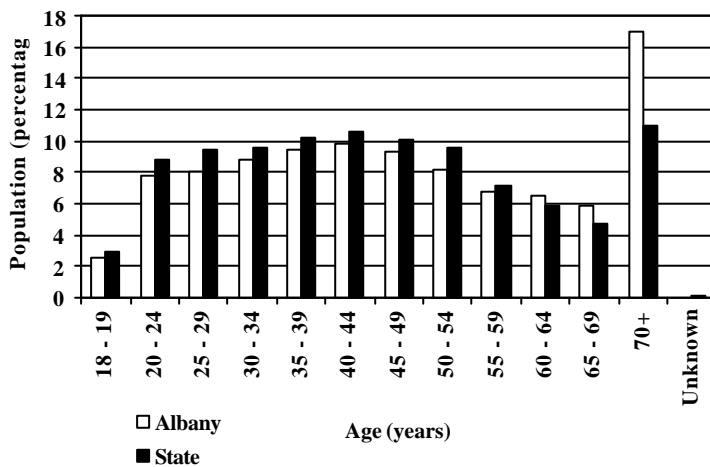

Age Distribution of Electors