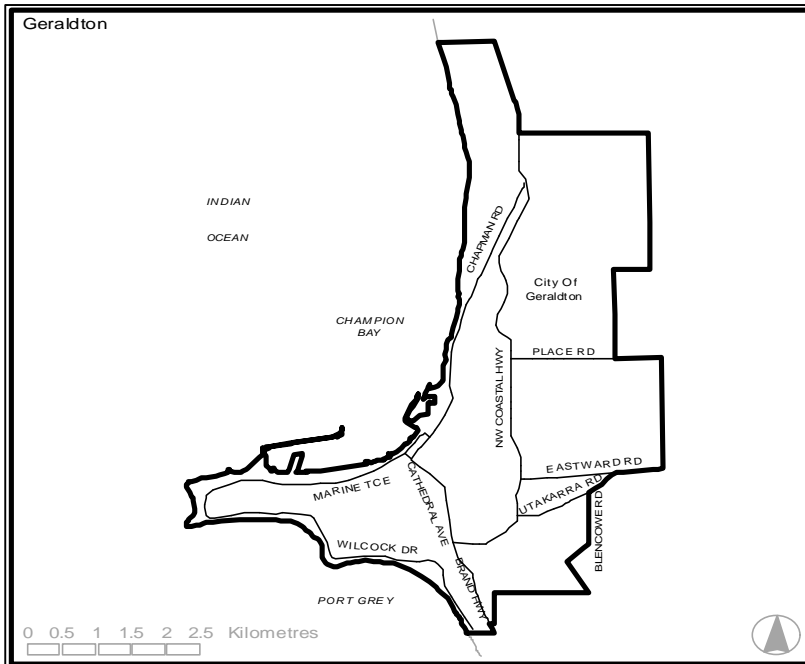

CUSTOMER
 FOCUS
 WESTERN AUSTRALIA

District of GERALDTON

Agricultural Region

Elector information correct as at 18 January 2001

Area (sq km)

3,880

The above figure is the gazetted area and may include bodies of water.