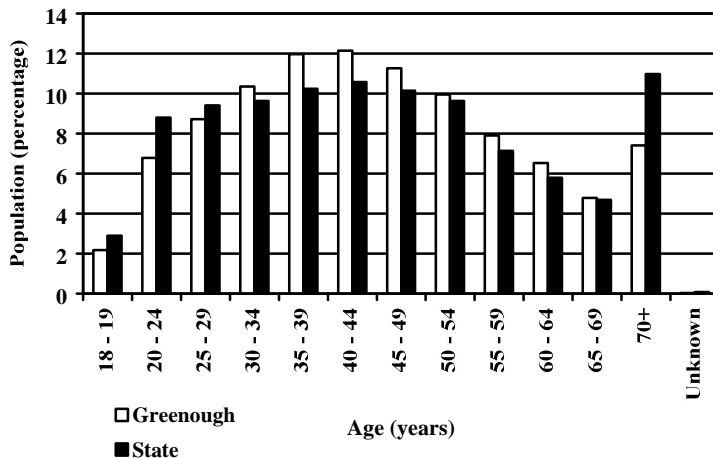

Age Distribution of Electors