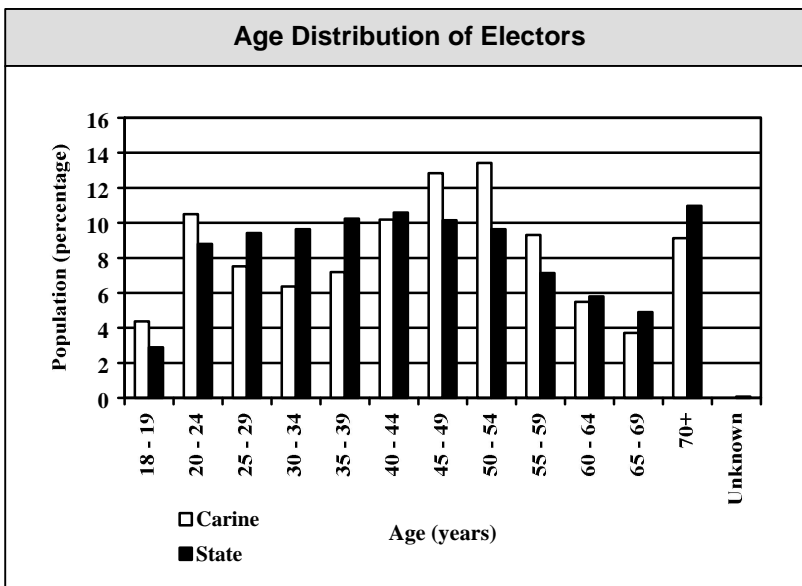

Number of Electors per Habitation	
Electors	Habitation
1	2,734
2	5,385
3	1,976
>3	1,284
Total Habitations	11,379

Returning Officer
Mary Petrou 17 Drew Street Stirling WA 6021 Telephone: (08) 9345 4433

Past and Present Members for Carine		Party
1996 to date	Hodson-Thomas, Katina	Liberal