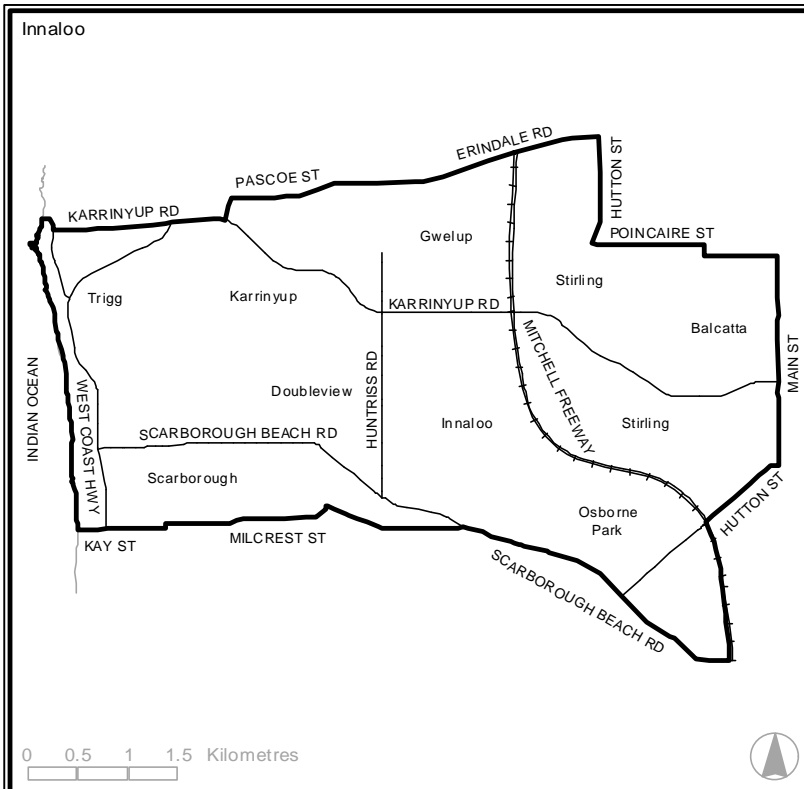

Area (sq km)

24

The above figure is the gazetted area and may include bodies of water.

Suburbs within District

Balcatta	Osborne Park
Doubleview	Scarborough
Gwelup	Stirling
Innaloo	Trigg
Karrinyup	

The above list is not comprehensive and some suburbs may extend into adjoining districts.