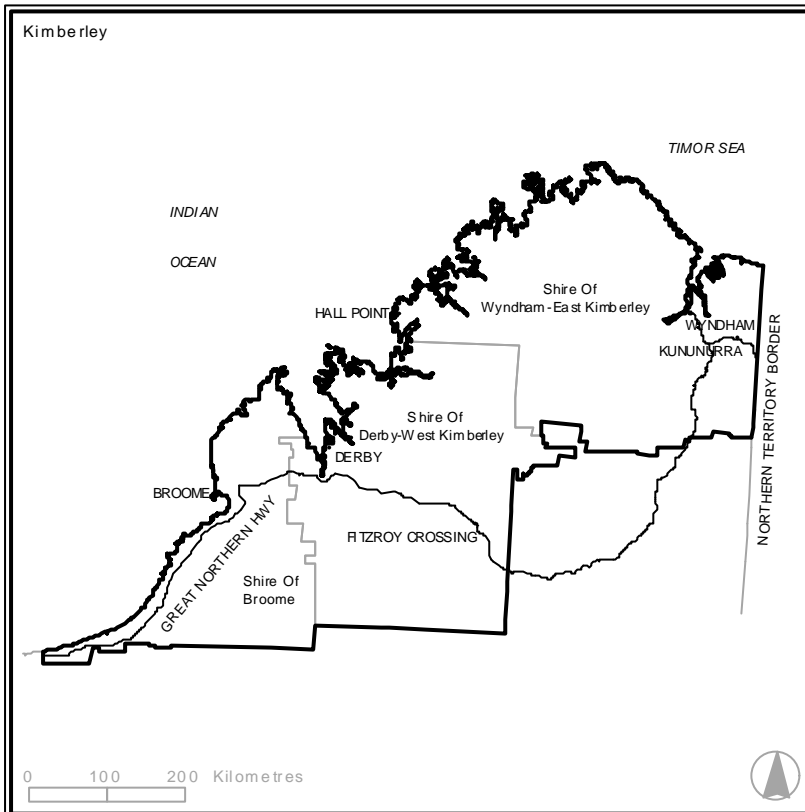

District of KIMBERLEY

Mining and Pastoral Region

Elector information correct as at 18 January 2001