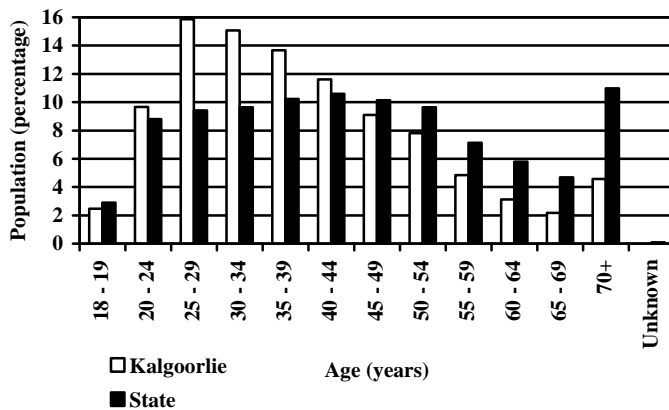

Age Distribution of Electors