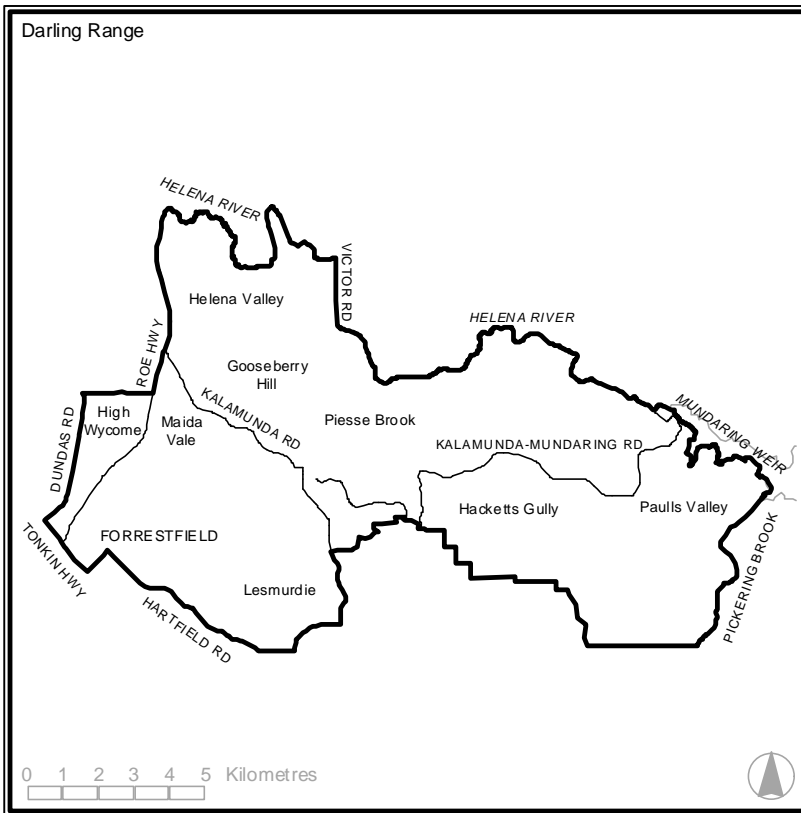

Area (sq km)
129
The above figure is the gazetted area and may include bodies of water.

Suburbs within District	
Boya	Kalamunda
Forrestdfield	Lesmurdie
Gooseberry Hill	Maida Vale
Hacketts Gully	Pauls Valley
Helena Valley	Piesse Brook
High Wycombe	
The above list is not comprehensive and some suburbs may extend into adjoining districts.	