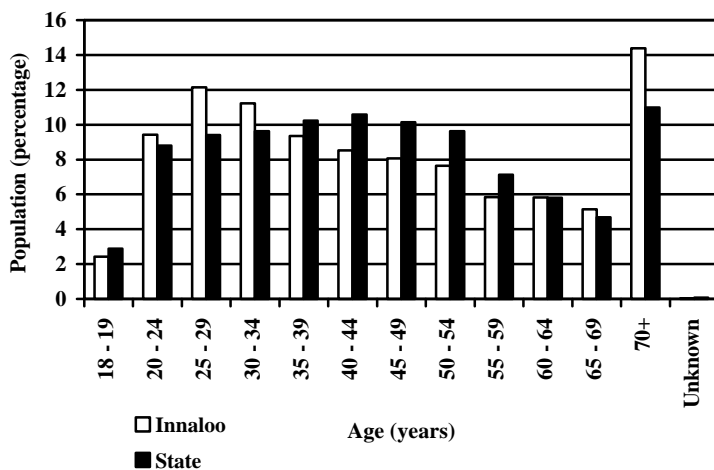

Age Distribution of Electors