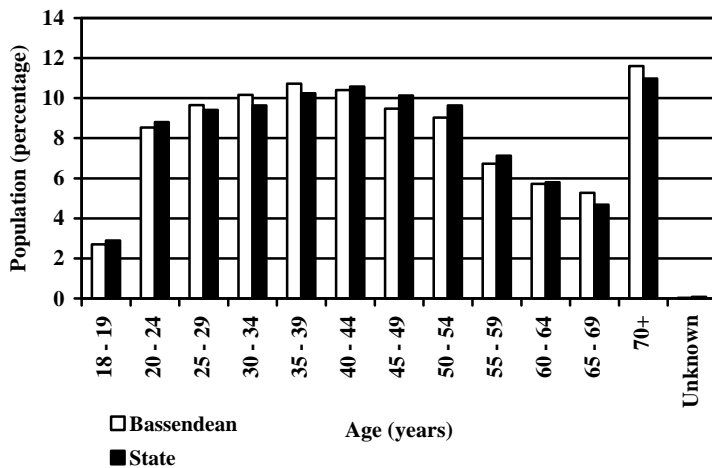

Area (sq km)

27

The above figure is the gazetted area and may include bodies of water.

Suburbs within District

Ashfield	Embleton
Bassendean	Kiara
Bayswater	Lockridge
Beechboro	Morley
Eden Hill	

The above list is not comprehensive and some suburbs may extend into adjoining districts.

Number of Electors on Roll

Males	12,116
Females	12,988
Total	25,104

Age Distribution of Electors

Number of Electors per Habitation

Electors	Habitation
1	4,537
2	5,993
3	1,602
>3	836
Total Habitations	12,969