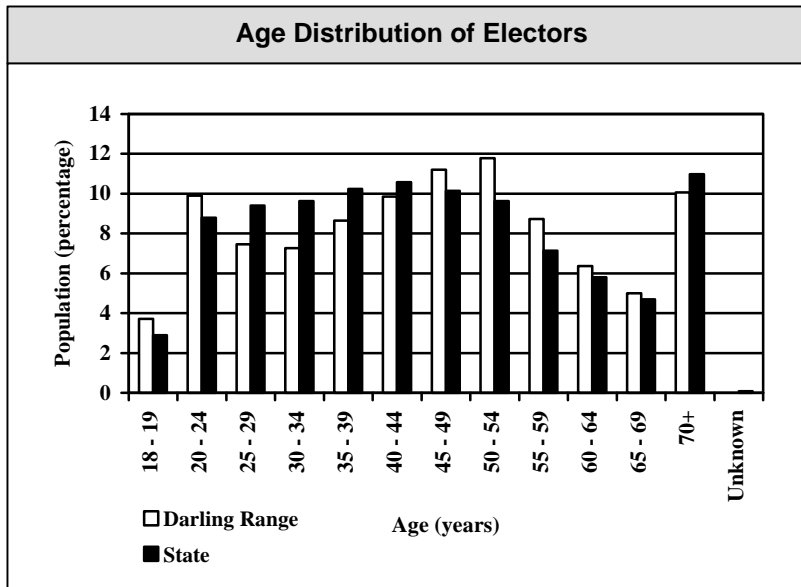

Number of Electors per Habitation	
Electors	Habitation
1	3,082
2	5,941
3	1,897
>3	1,154
Total Habitations	12,074

Returning Officer
Brian Bradley 1260 Hay Street West Perth WA 6005 Telephone: (08) 9327 8642

Past and Present Members for Darling Range		Party
1993 to date	Day, John Howard Dudley	Liberal
1989 to 1993	Thompson, Ian David	Liberal, Independent
1987 to 1989	Greig, Robert William	Liberal
1977 to 1987	Spriggs, George Clarence Charles	Liberal
1971 to 1974	Thompson, Ian David	Liberal
1962 to 1971	Dunn, Kenneth Wathen	Liberal and Country League
1950 to 1962	Owen, Raymond Cecil	Country Party