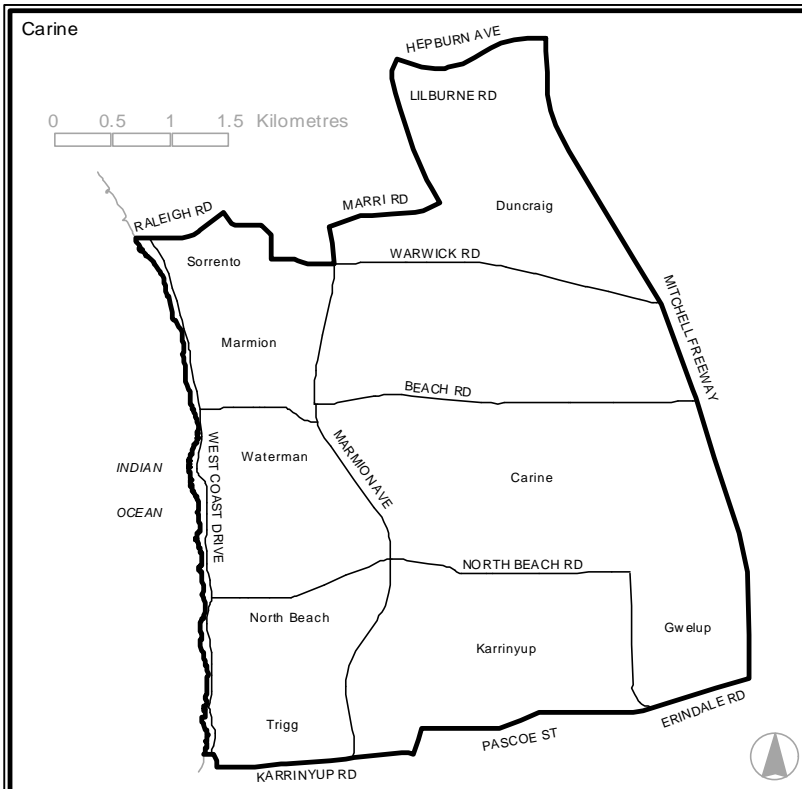

Party

Australian Labor Party

District of **CARINE**

North Metropolitan Region

Elector information correct as at 18 January 2001

Area (sq km)	
22	
The above figure is the gazetted area and may include bodies of water.	