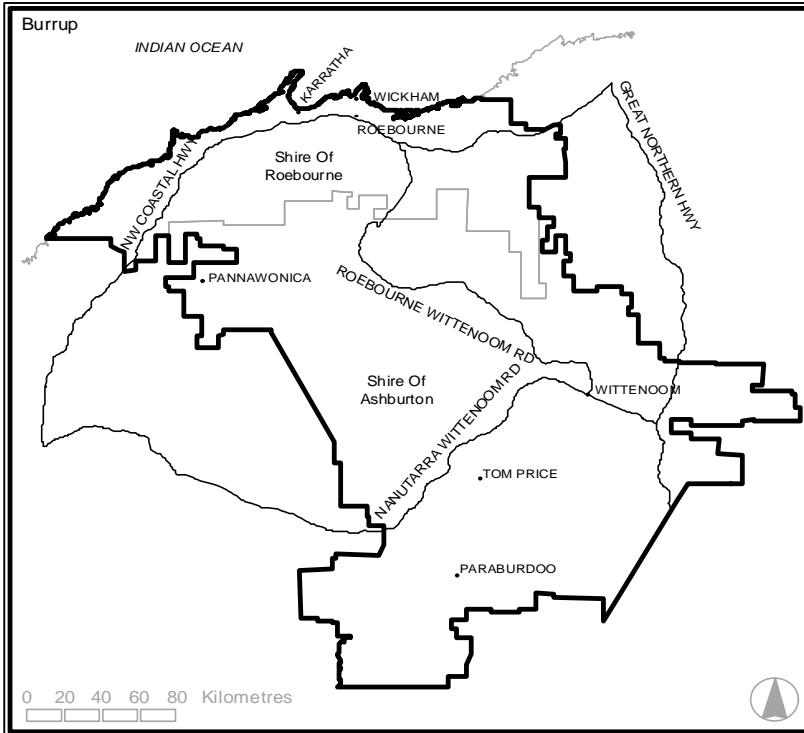

District of BURRUP

Mining and Pastoral Region

Elector information correct as at 18 January 2001

Area (sq km)

64,021

The above figure is the gazetted area and may include bodies of water.

Local Government/s within District