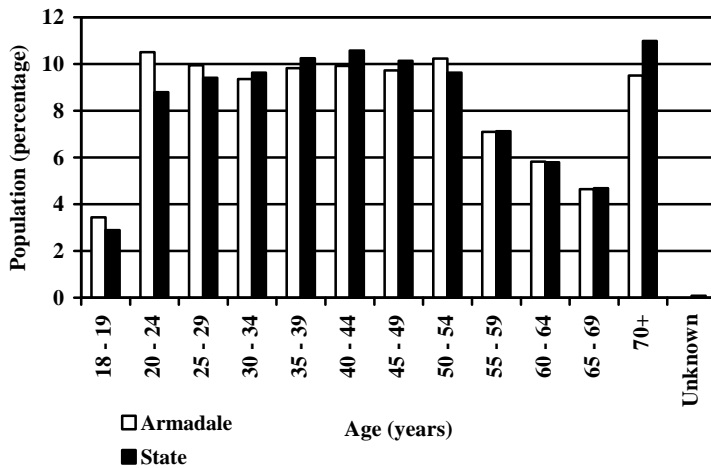

Age Distribution of Electors