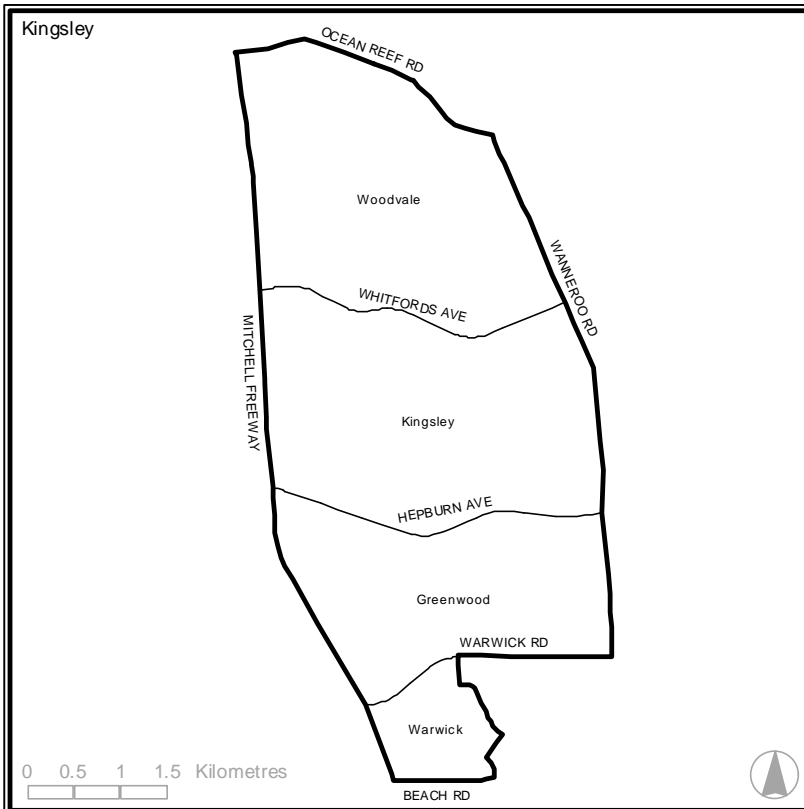

District of **KINGSLEY**

North Metropolitan Region

Elector information correct as at 18 January 2001