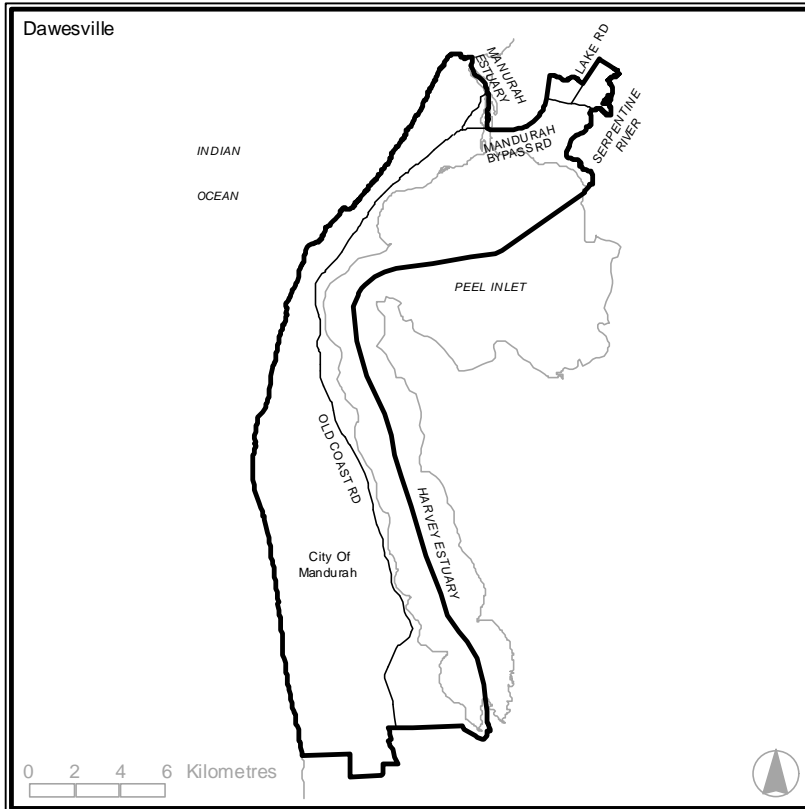

District of DAWESVILLE

South West Region

Elector information correct as at 18 January 2001