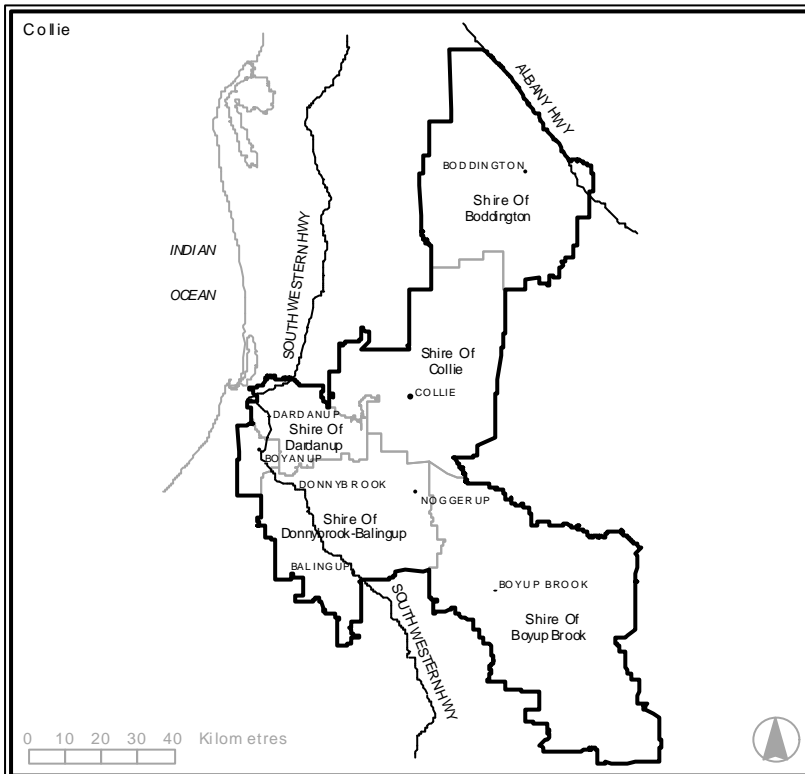

District of COLLIE

South West Region

Elector information correct as at 18 January 2001