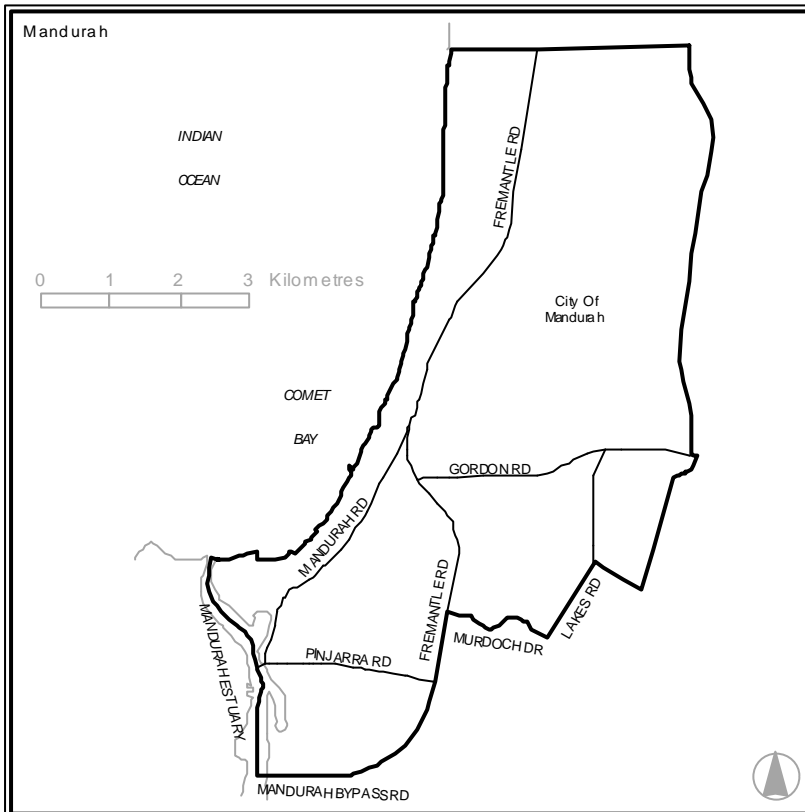

Area (sq km)

40

The above figure is the gazetted area and may include bodies of water.

Local Government/s within District

City of Mandurah

Number of Electors on Roll

Males	6,692
Females	7,379
Total	14,071

Number of Electors per Habitation