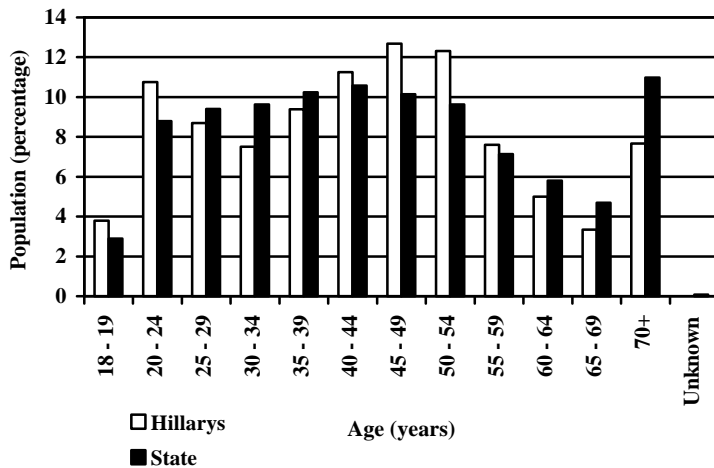

Age Distribution of Electors