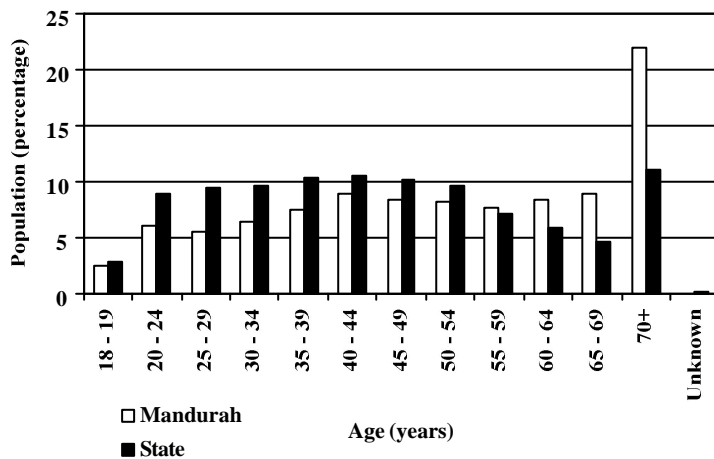

Age Distribution of Electors