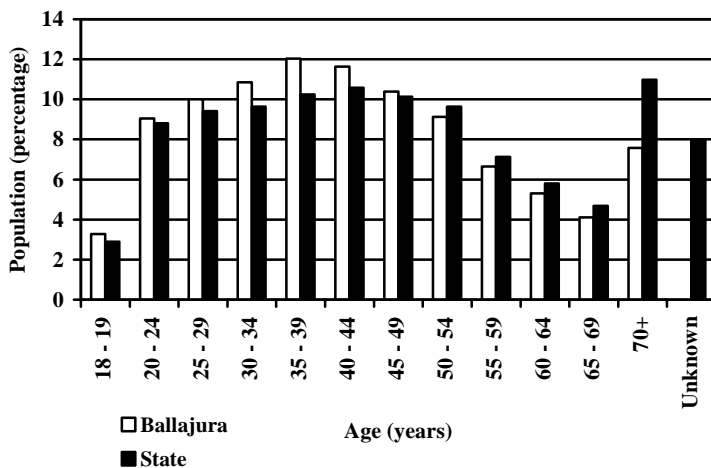

Ballajura
Beechboro
Malaga
Morley
Noranda

The above list is not comprehensive and some suburbs may extend into adjoining districts.

Number of Electors on Roll

Males	13,487
Females	14,284
Total	27,771

Age Distribution of Electors