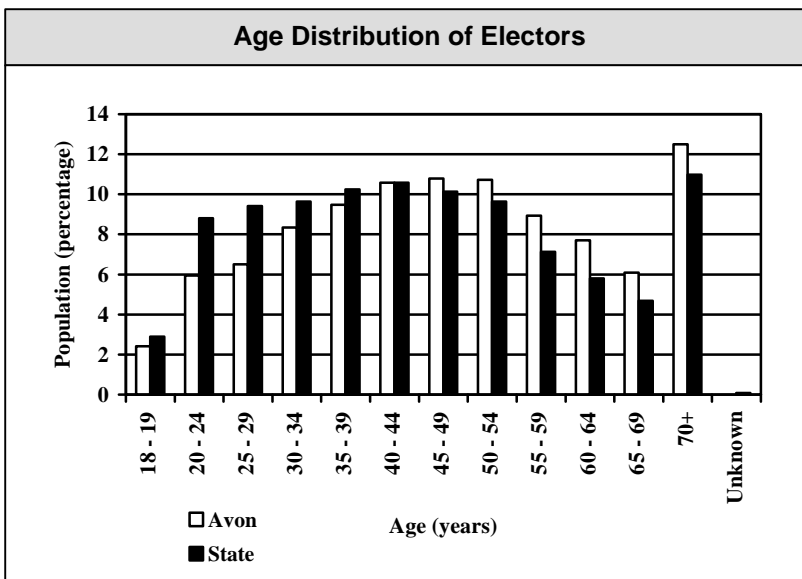

Past and Present Members for Avon		Party
1986 to date	Trenorden, Maxwell Wayne	National Party
1974 to 1986	Mclver, Kenneth Finlay	Australian Labor Party
1962 to 1974	Gayfer, Harry Walter	Country Party
1947 to 1950	Cornell, George Meredith	Country & Democratic League
1943 to 1947	Telfer, William Francis	Australian Labor Party
1935 to 1943	Boyle, Ignatius George	Country Party
1924 to 1935	Griffiths, Harry Albert Craven	Country Party
1914 to 1924	Harrison, Thomas Hamlet	Country Party
1911 to 1914	Bath, Thomas Henry	Australian Labor Party