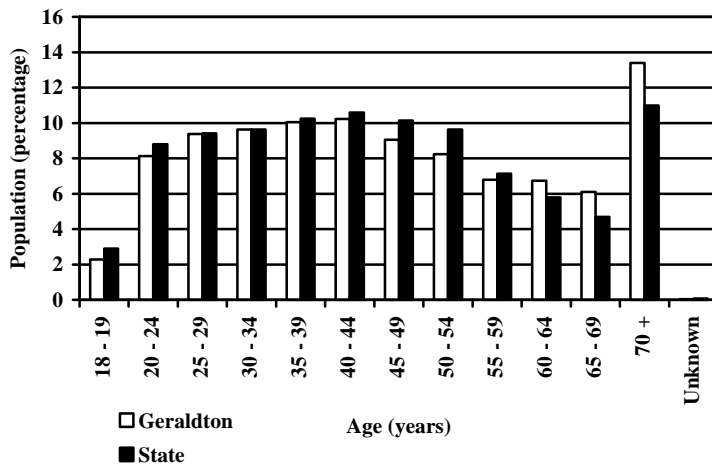

Age Distribution of Electors