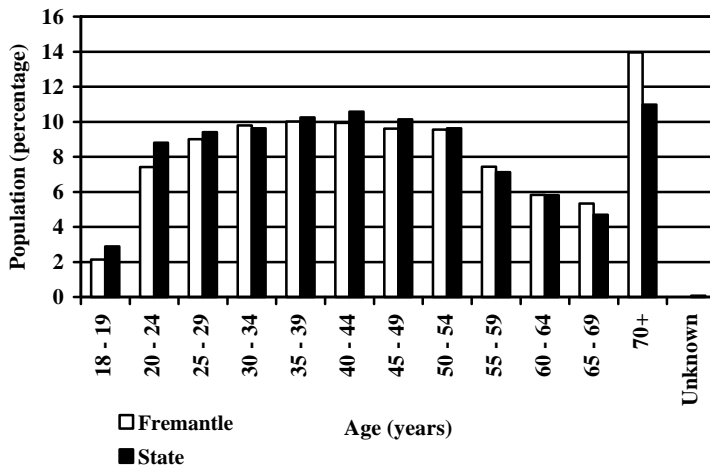

Age Distribution of Electors