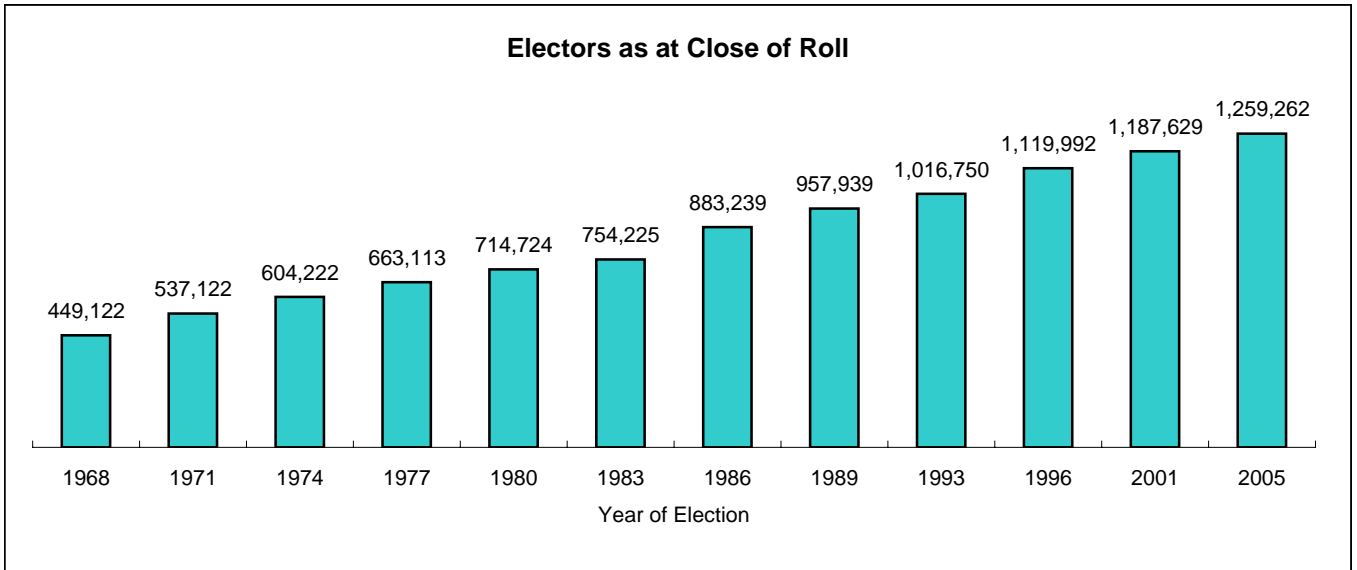

Enrolment Numbers and Turnout

The growth in enrolment numbers at successive State General Elections has continued. Enrolments increased by 6.03% compared with 2001.

Elector Turnout

Elector turnout decreased by 0.72% for the Legislative Assembly and by 0.69% for the Legislative Council for this election in comparison to 2001.

Note: Voter turnout does not include figures for absent, postal and provisional votes rejected for not complying with the requirements of the *Electoral Act 1907*.