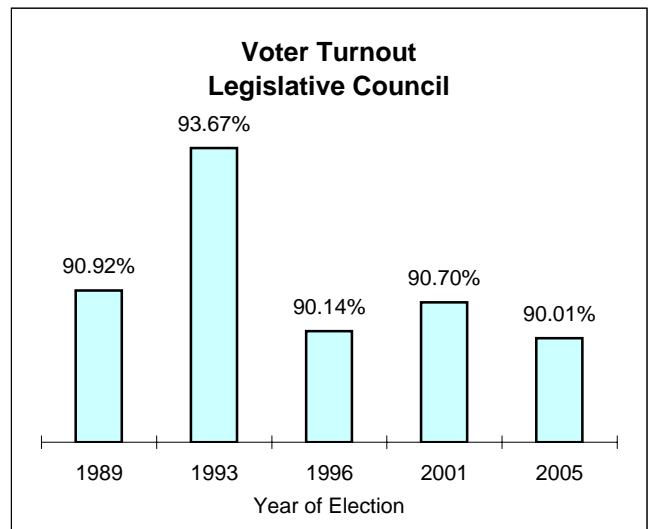

Enrolment Numbers and Turnout

The growth in enrolment numbers at successive State General Elections has continued. Enrolments increased by 6.03% compared with 2001.

Elector Turnout

Elector turnout decreased by 0.72% for the Legislative Assembly and by 0.69% for the Legislative Council for this election in comparison to 2001.

Note: Voter turnout does not include figures for absent, postal and provisional votes rejected for not complying with the requirements of the *Electoral Act 1907*.