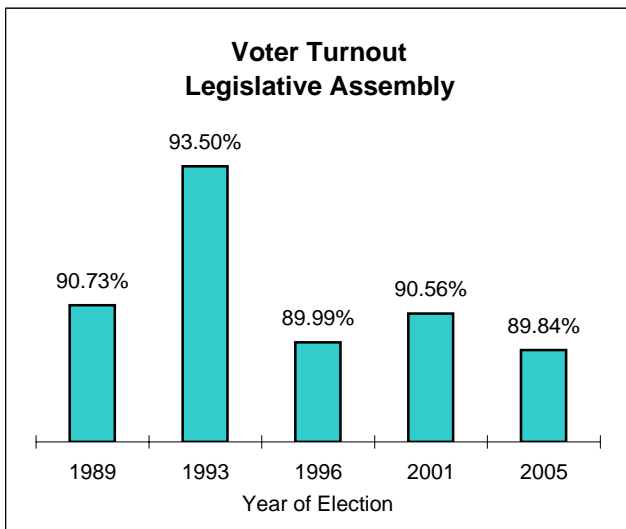

Enrolment Numbers and Turnout

The growth in enrolment numbers at successive State General Elections has continued. Enrolments increased by 6.03% compared with 2001.

Elector Turnout

Elector turnout decreased by 0.72% for the Legislative Assembly and by 0.69% for the Legislative Council for this election in comparison to 2001.

Note: Voter turnout does not include figures for absent, postal and provisional votes rejected for not complying with the requirements of the *Electoral Act 1907*.