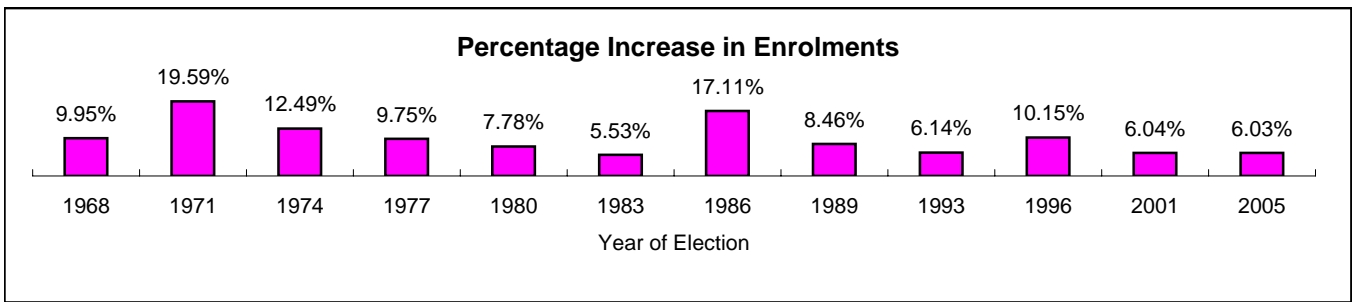

Enrolment Numbers and Turnout

The growth in enrolment numbers at successive State General Elections has continued. Enrolments increased by 6.03% compared with 2001.

Elector Turnout

Elector turnout decreased by 0.72% for the Legislative Assembly and by 0.69% for the Legislative Council for this election in comparison to 2001.

Note: Voter turnout does not include figures for absent, postal and provisional votes rejected for not complying with the requirements of the *Electoral Act 1907*.