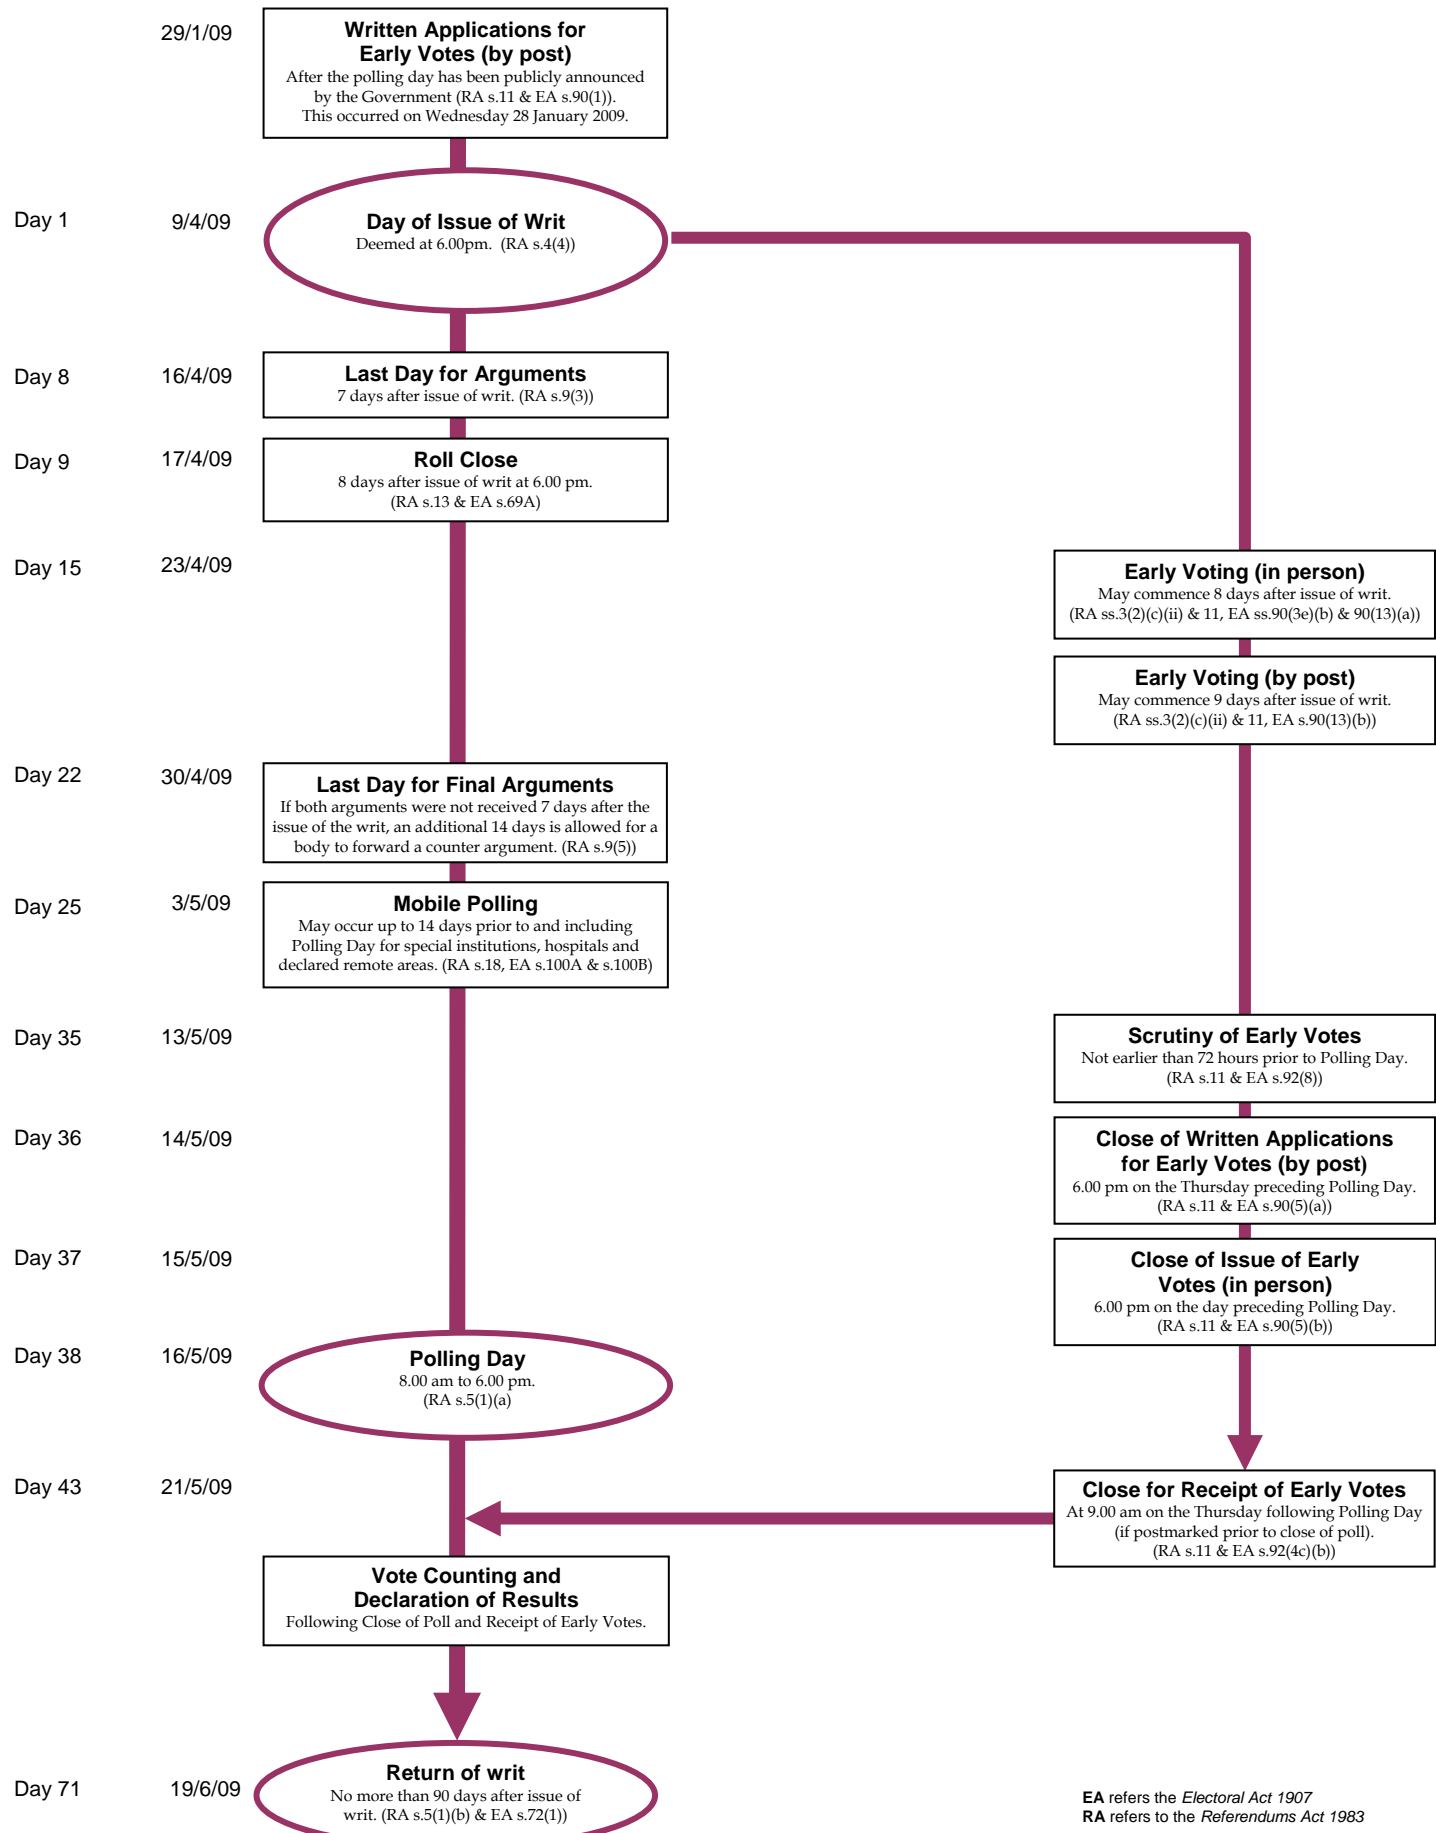

2009 Daylight Saving Referendum Timeline

EA refers the *Electoral Act 1907*
 RA refers to the *Referendums Act 1983*