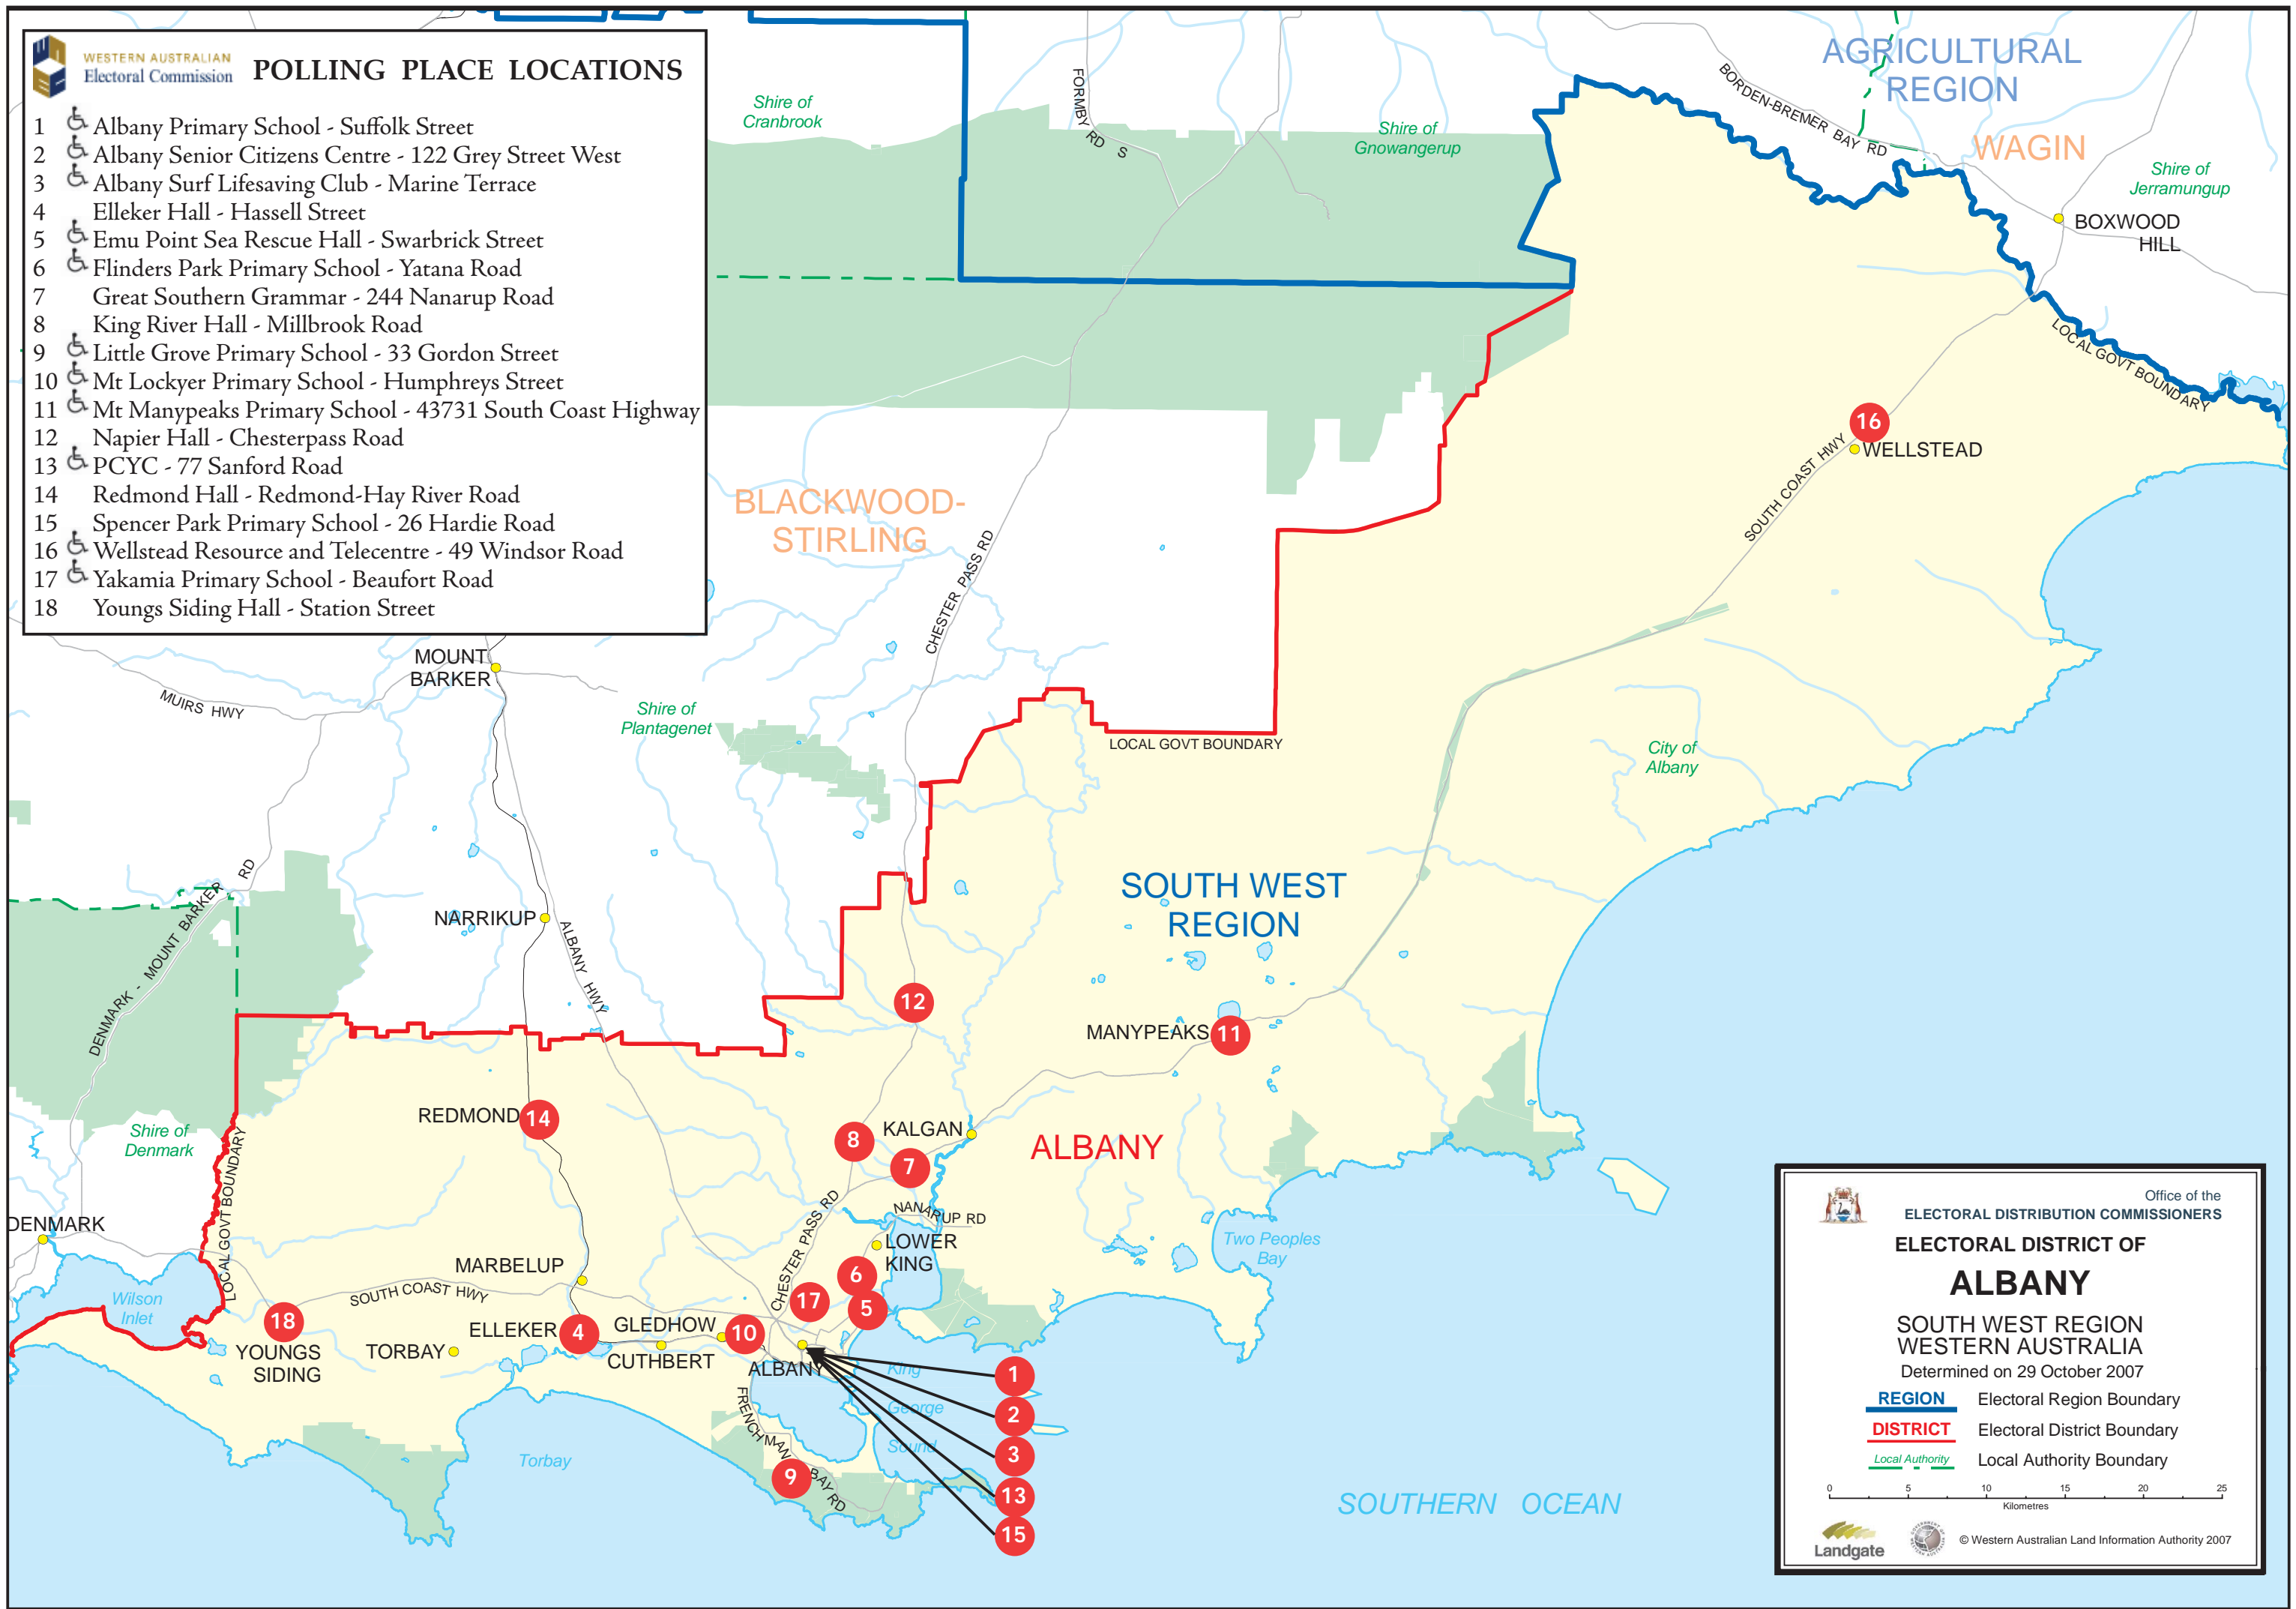

WESTERN AUSTRALIAN
Electoral Commission

POLLING PLACE LOCATIONS

- 1 Albany Primary School - Suffolk Street
- 2 Albany Senior Citizens Centre - 122 Grey Street West
- 3 Albany Surf Lifesaving Club - Marine Terrace
- 4 Elleker Hall - Hassell Street
- 5 Emu Point Sea Rescue Hall - Swarbrick Street
- 6 Flinders Park Primary School - Yatana Road
- 7 Great Southern Grammar - 244 Nanarup Road
- 8 King River Hall - Millbrook Road
- 9 Little Grove Primary School - 33 Gordon Street
- 10 Mt Lockyer Primary School - Humphreys Street
- 11 Mt Manypeaks Primary School - 43731 South Coast Highway
- 12 Napier Hall - Chesterpass Road
- 13 PCYC - 77 Sanford Road
- 14 Redmond Hall - Redmond-Hay River Road
- 15 Spencer Park Primary School - 26 Hardie Road
- 16 Wellstead Resource and Telecentre - 49 Windsor Road
- 17 Yakamia Primary School - Beaufort Road
- 18 Youngs Siding Hall - Station Street

Office of the
ELECTORAL DISTRIBUTION COMMISSIONERS

**ELECTORAL DISTRICT OF
ALBANY**

SOUTH WEST REGION
WESTERN AUSTRALIA
Determined on 29 October 2007

REGION Electoral Region Boundary

DISTRICT Electoral District Boundary

Local Authority Local Authority Boundary

0 5 10 15 20 25
Kilometres

Landgate © Western Australian Land Information Authority 2007