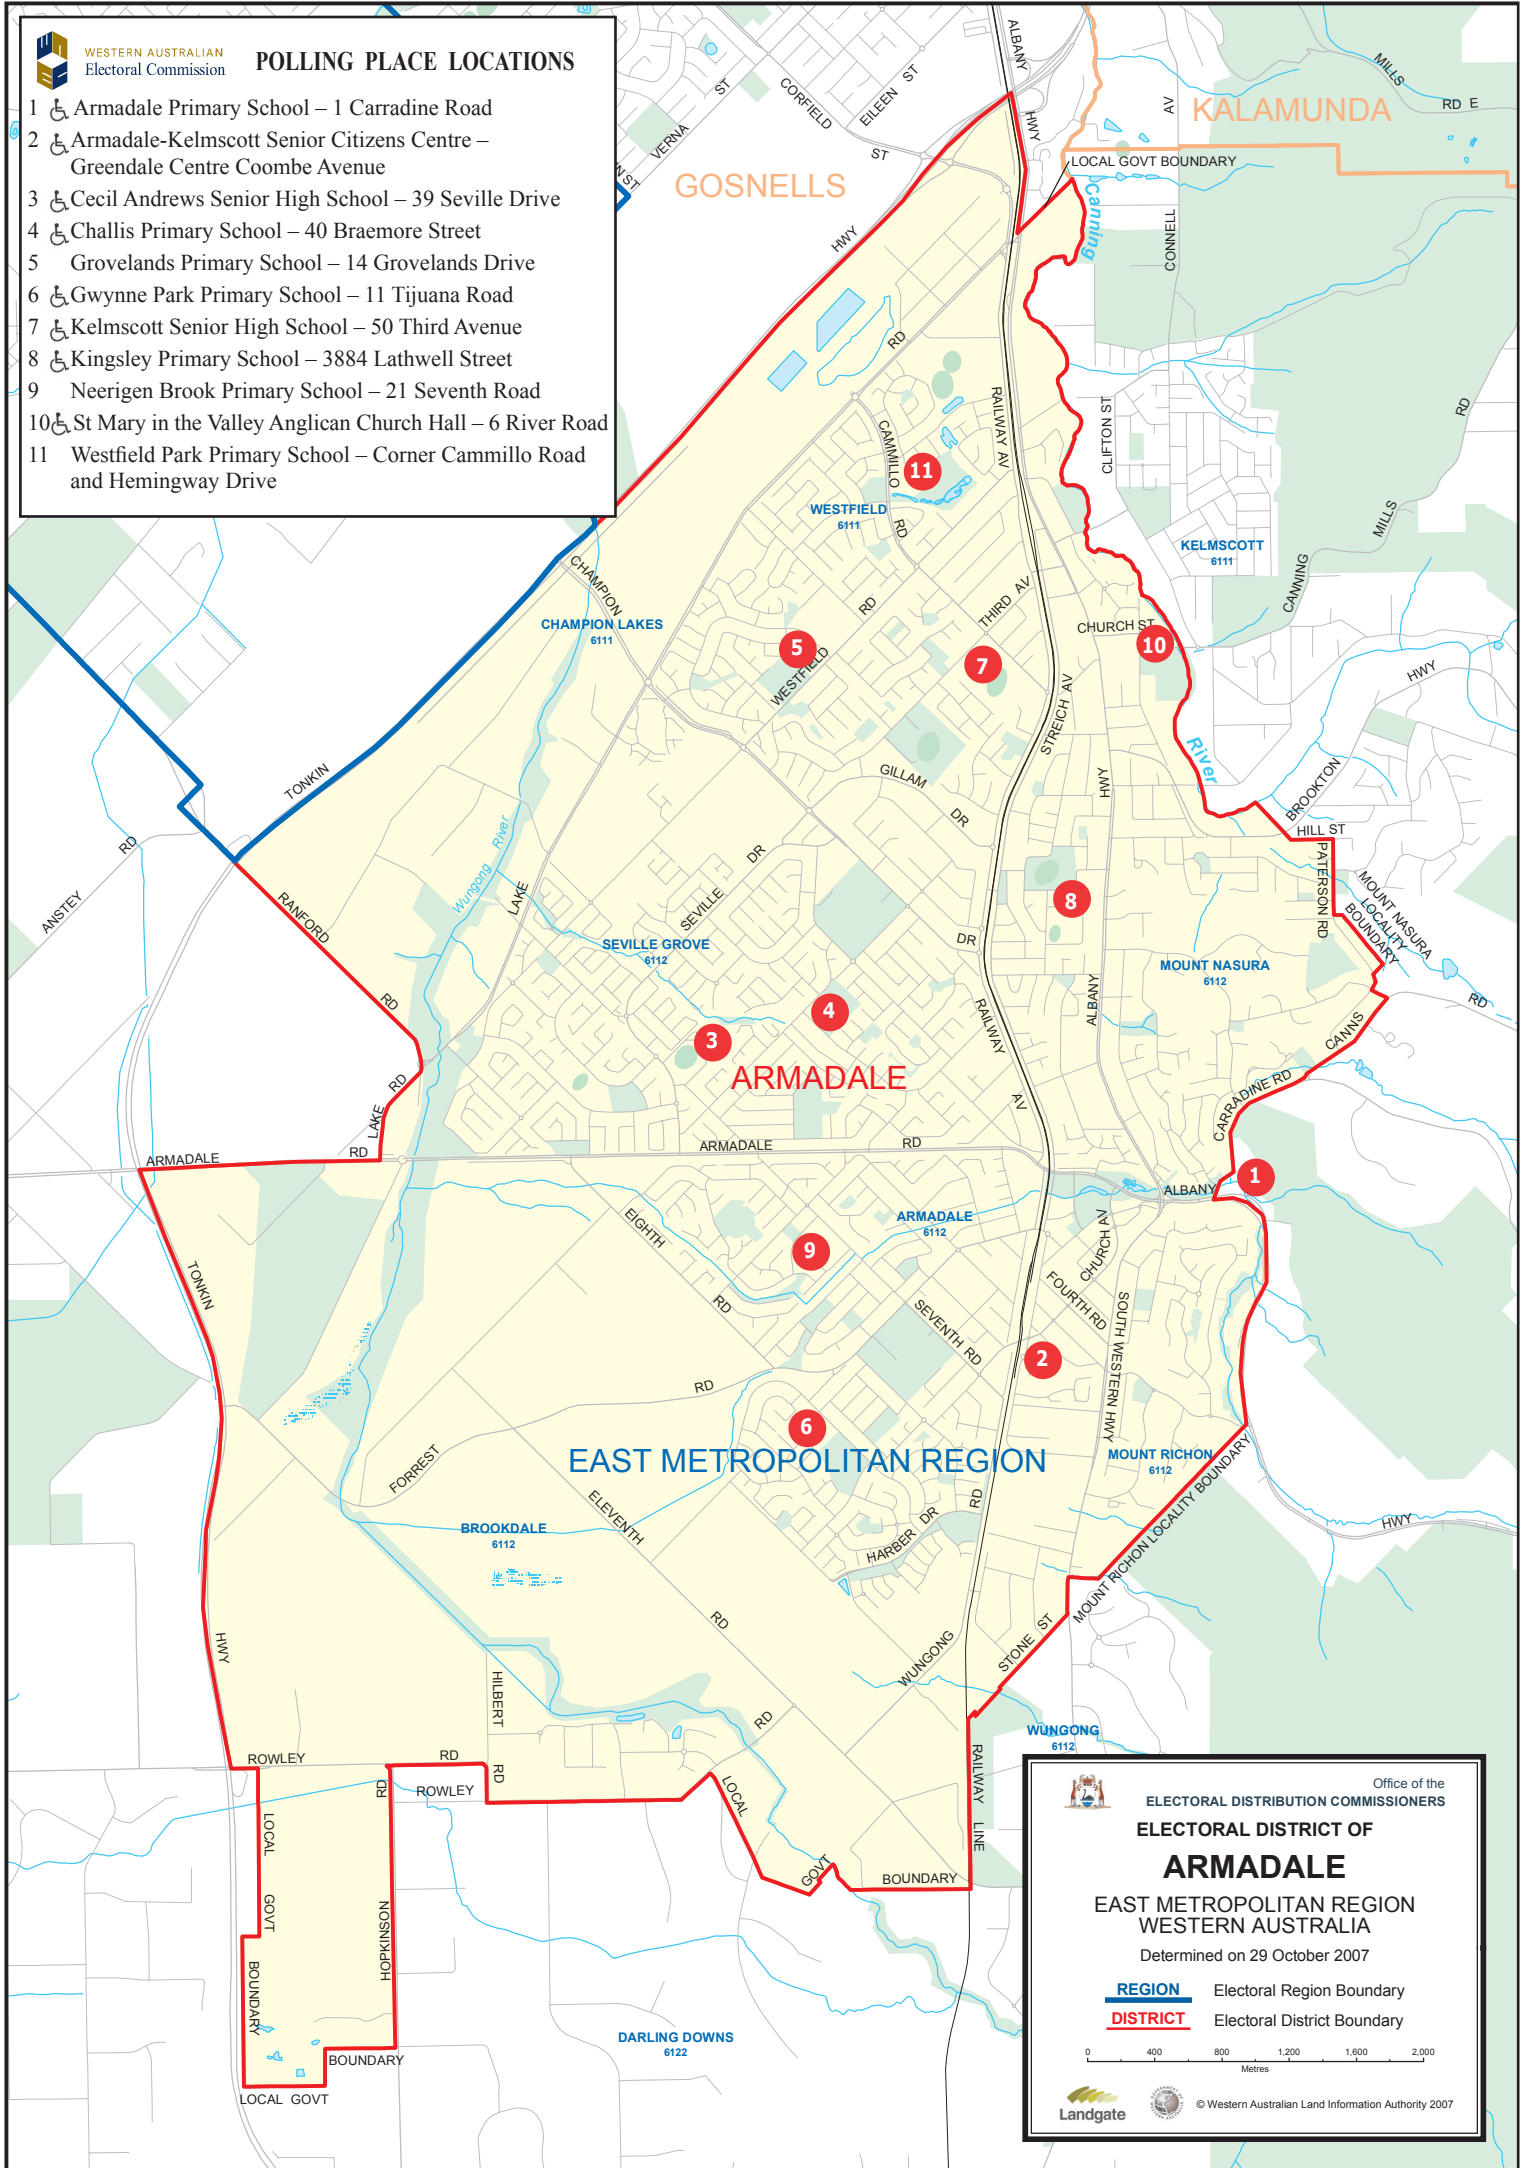

POLLING PLACE LOCATIONS

- 1 ♿ Armadale Primary School – 1 Carradine Road
- 2 ♿ Armadale-Kelmscott Senior Citizens Centre – Greendale Centre Coombe Avenue
- 3 ♿ Cecil Andrews Senior High School – 39 Seville Drive
- 4 ♿ Challis Primary School – 40 Braemore Street
- 5 Grovelands Primary School – 14 Grovelands Drive
- 6 ♿ Gwynne Park Primary School – 11 Tijuana Road
- 7 ♿ Kelmscott Senior High School – 50 Third Avenue
- 8 ♿ Kingsley Primary School – 3884 Lathwell Street
- 9 Neerigen Brook Primary School – 21 Seventh Road
- 10 ♿ St Mary in the Valley Anglican Church Hall – 6 River Road
- 11 Westfield Park Primary School – Corner Cammillo Road and Hemingway Drive

Office of the
ELECTORAL DISTRIBUTION COMMISSIONERS

**ELECTORAL DISTRICT OF
ARMADALE**

EAST METROPOLITAN REGION
WESTERN AUSTRALIA

Determined on 29 October 2007

REGION Electoral Region Boundary

DISTRICT Electoral District Boundary

0 400 800 1,200 1,600 2,000
Metres

Landgate © Western Australian Land Information Authority 2007