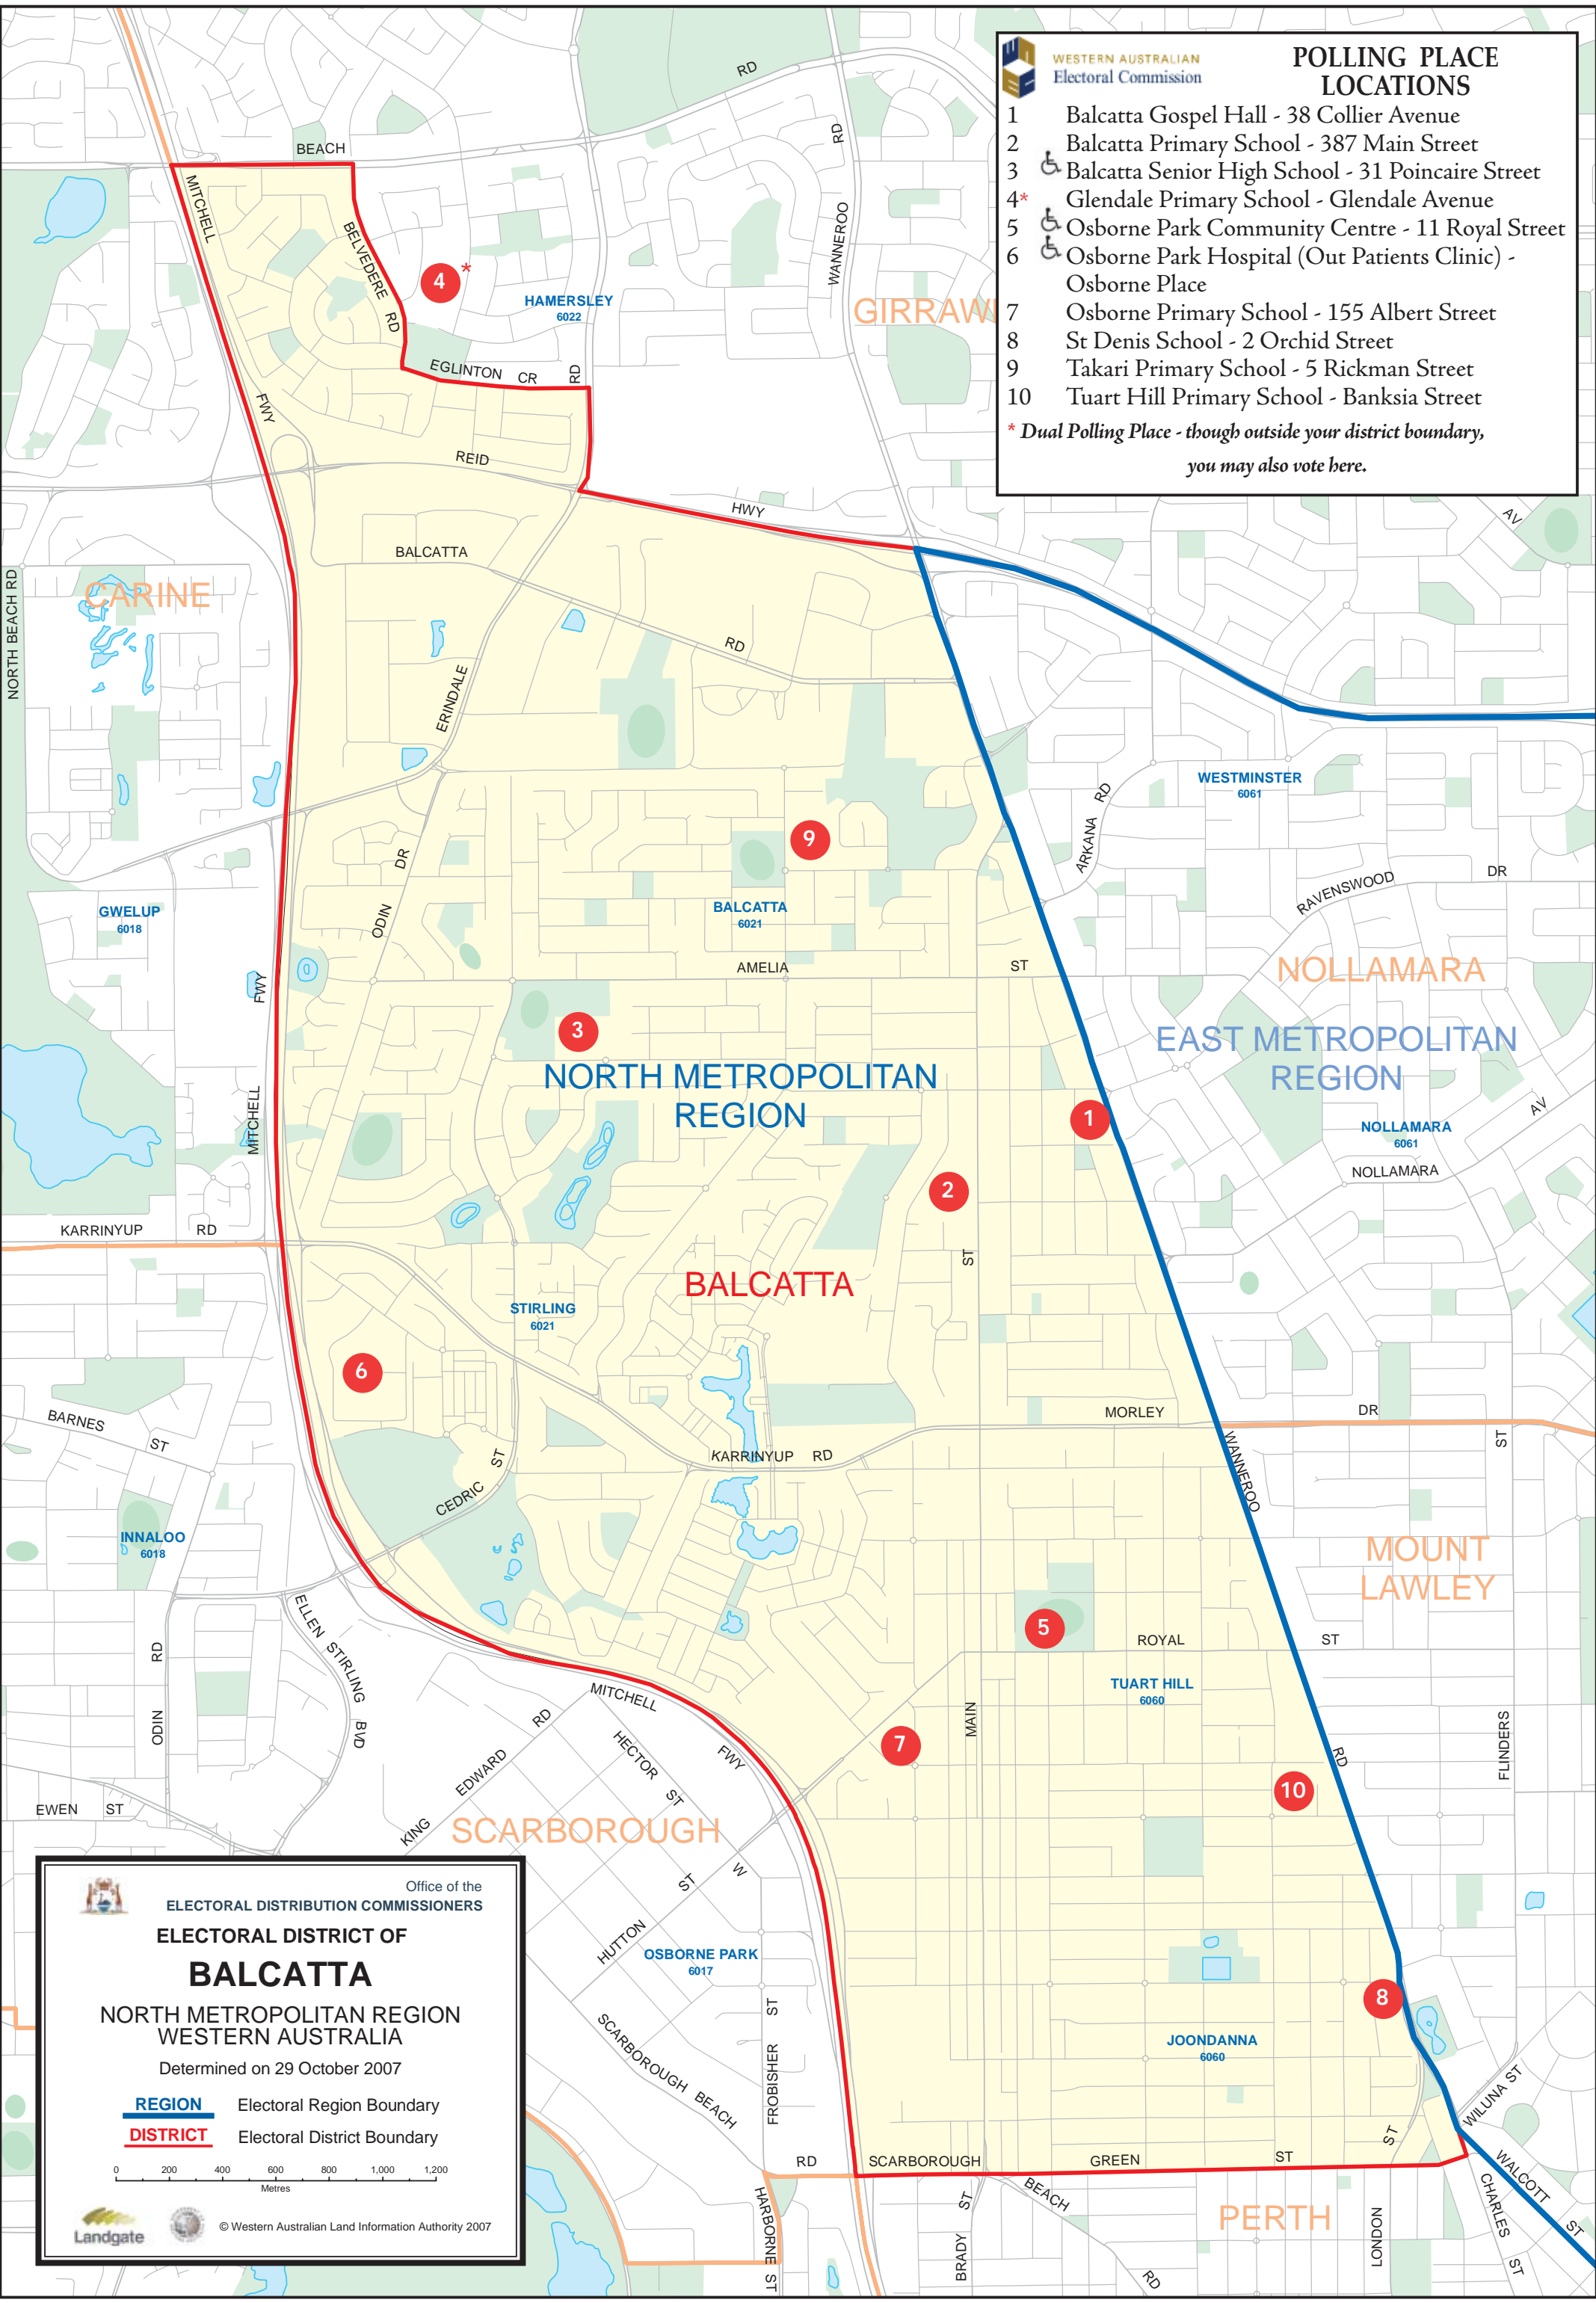

**WESTERN AUSTRALIAN Electoral Commission**

### POLLING PLACE LOCATIONS

- 1 Balcatta Gospel Hall - 38 Collier Avenue
- 2 Balcatta Primary School - 387 Main Street
- 3 Balcatta Senior High School - 31 Poincaire Street
- 4\* Glendale Primary School - Glendale Avenue
- 5 Osborne Park Community Centre - 11 Royal Street
- 6 Osborne Park Hospital (Out Patients Clinic) - Osborne Place
- 7 Osborne Primary School - 155 Albert Street
- 8 St Denis School - 2 Orchid Street
- 9 Takari Primary School - 5 Rickman Street
- 10 Tuart Hill Primary School - Banksia Street

\* Dual Polling Place - though outside your district boundary, you may also vote here.

Office of the  
**ELECTORAL DISTRIBUTION COMMISSIONERS**

**ELECTORAL DISTRICT OF BALCATT**

NORTH METROPOLITAN REGION  
WESTERN AUSTRALIA

Determined on 29 October 2007

**REGION** Electoral Region Boundary  
**DISTRICT** Electoral District Boundary

0 200 400 600 800 1,000 1,200  
Metres

Landgate © Western Australian Land Information Authority 2007