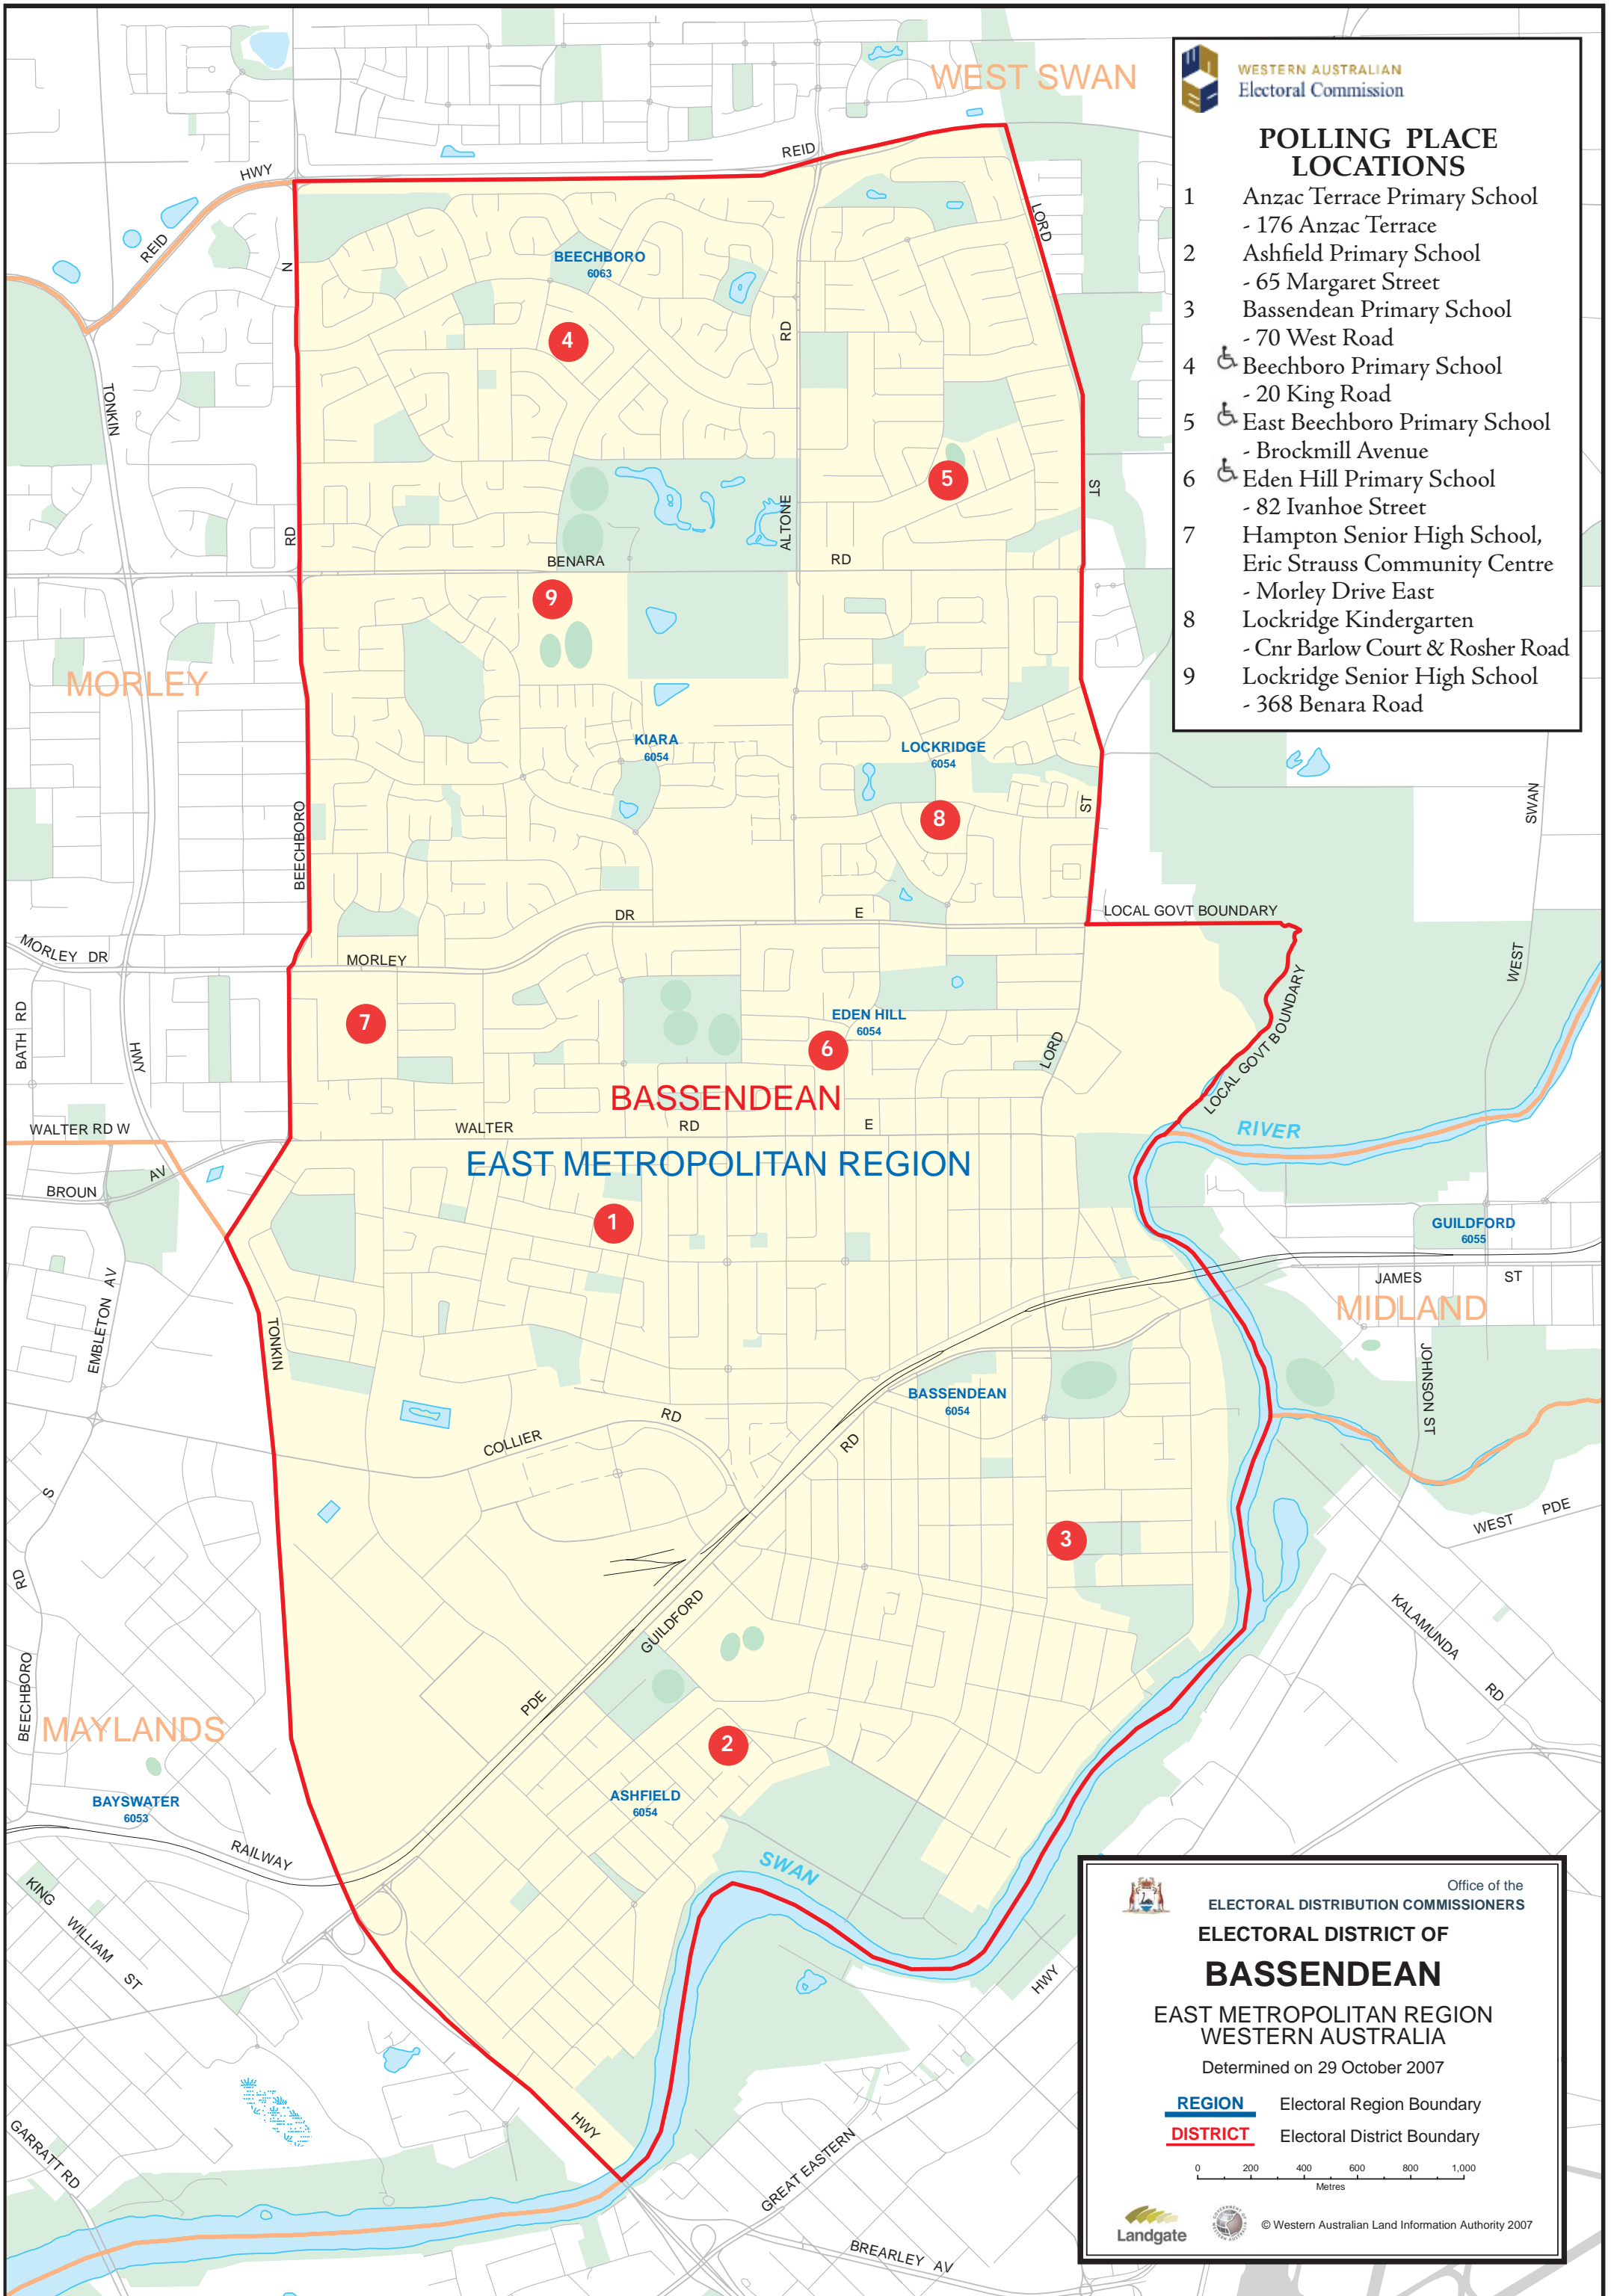

**POLLING PLACE
LOCATIONS**

- 1 Anzac Terrace Primary School
- 176 Anzac Terrace
- 2 Ashfield Primary School
- 65 Margaret Street
- 3 Bassendean Primary School
- 70 West Road
- 4 ♿ Beechboro Primary School
- 20 King Road
- 5 ♿ East Beechboro Primary School
- Brockmill Avenue
- 6 ♿ Eden Hill Primary School
- 82 Ivanhoe Street
- 7 Hampton Senior High School,
Eric Strauss Community Centre
- Morley Drive East
- 8 Lockridge Kindergarten
- Cnr Barlow Court & Rosher Road
- 9 Lockridge Senior High School
- 368 Benara Road

Office of the
ELECTORAL DISTRIBUTION COMMISSIONERS

**ELECTORAL DISTRICT OF
BASSENDEAN**

**EAST METROPOLITAN REGION
WESTERN AUSTRALIA**

Determined on 29 October 2007

REGION Electoral Region Boundary
DISTRICT Electoral District Boundary

0 200 400 600 800 1,000
Metres

Landgate © Western Australian Land Information Authority 2007