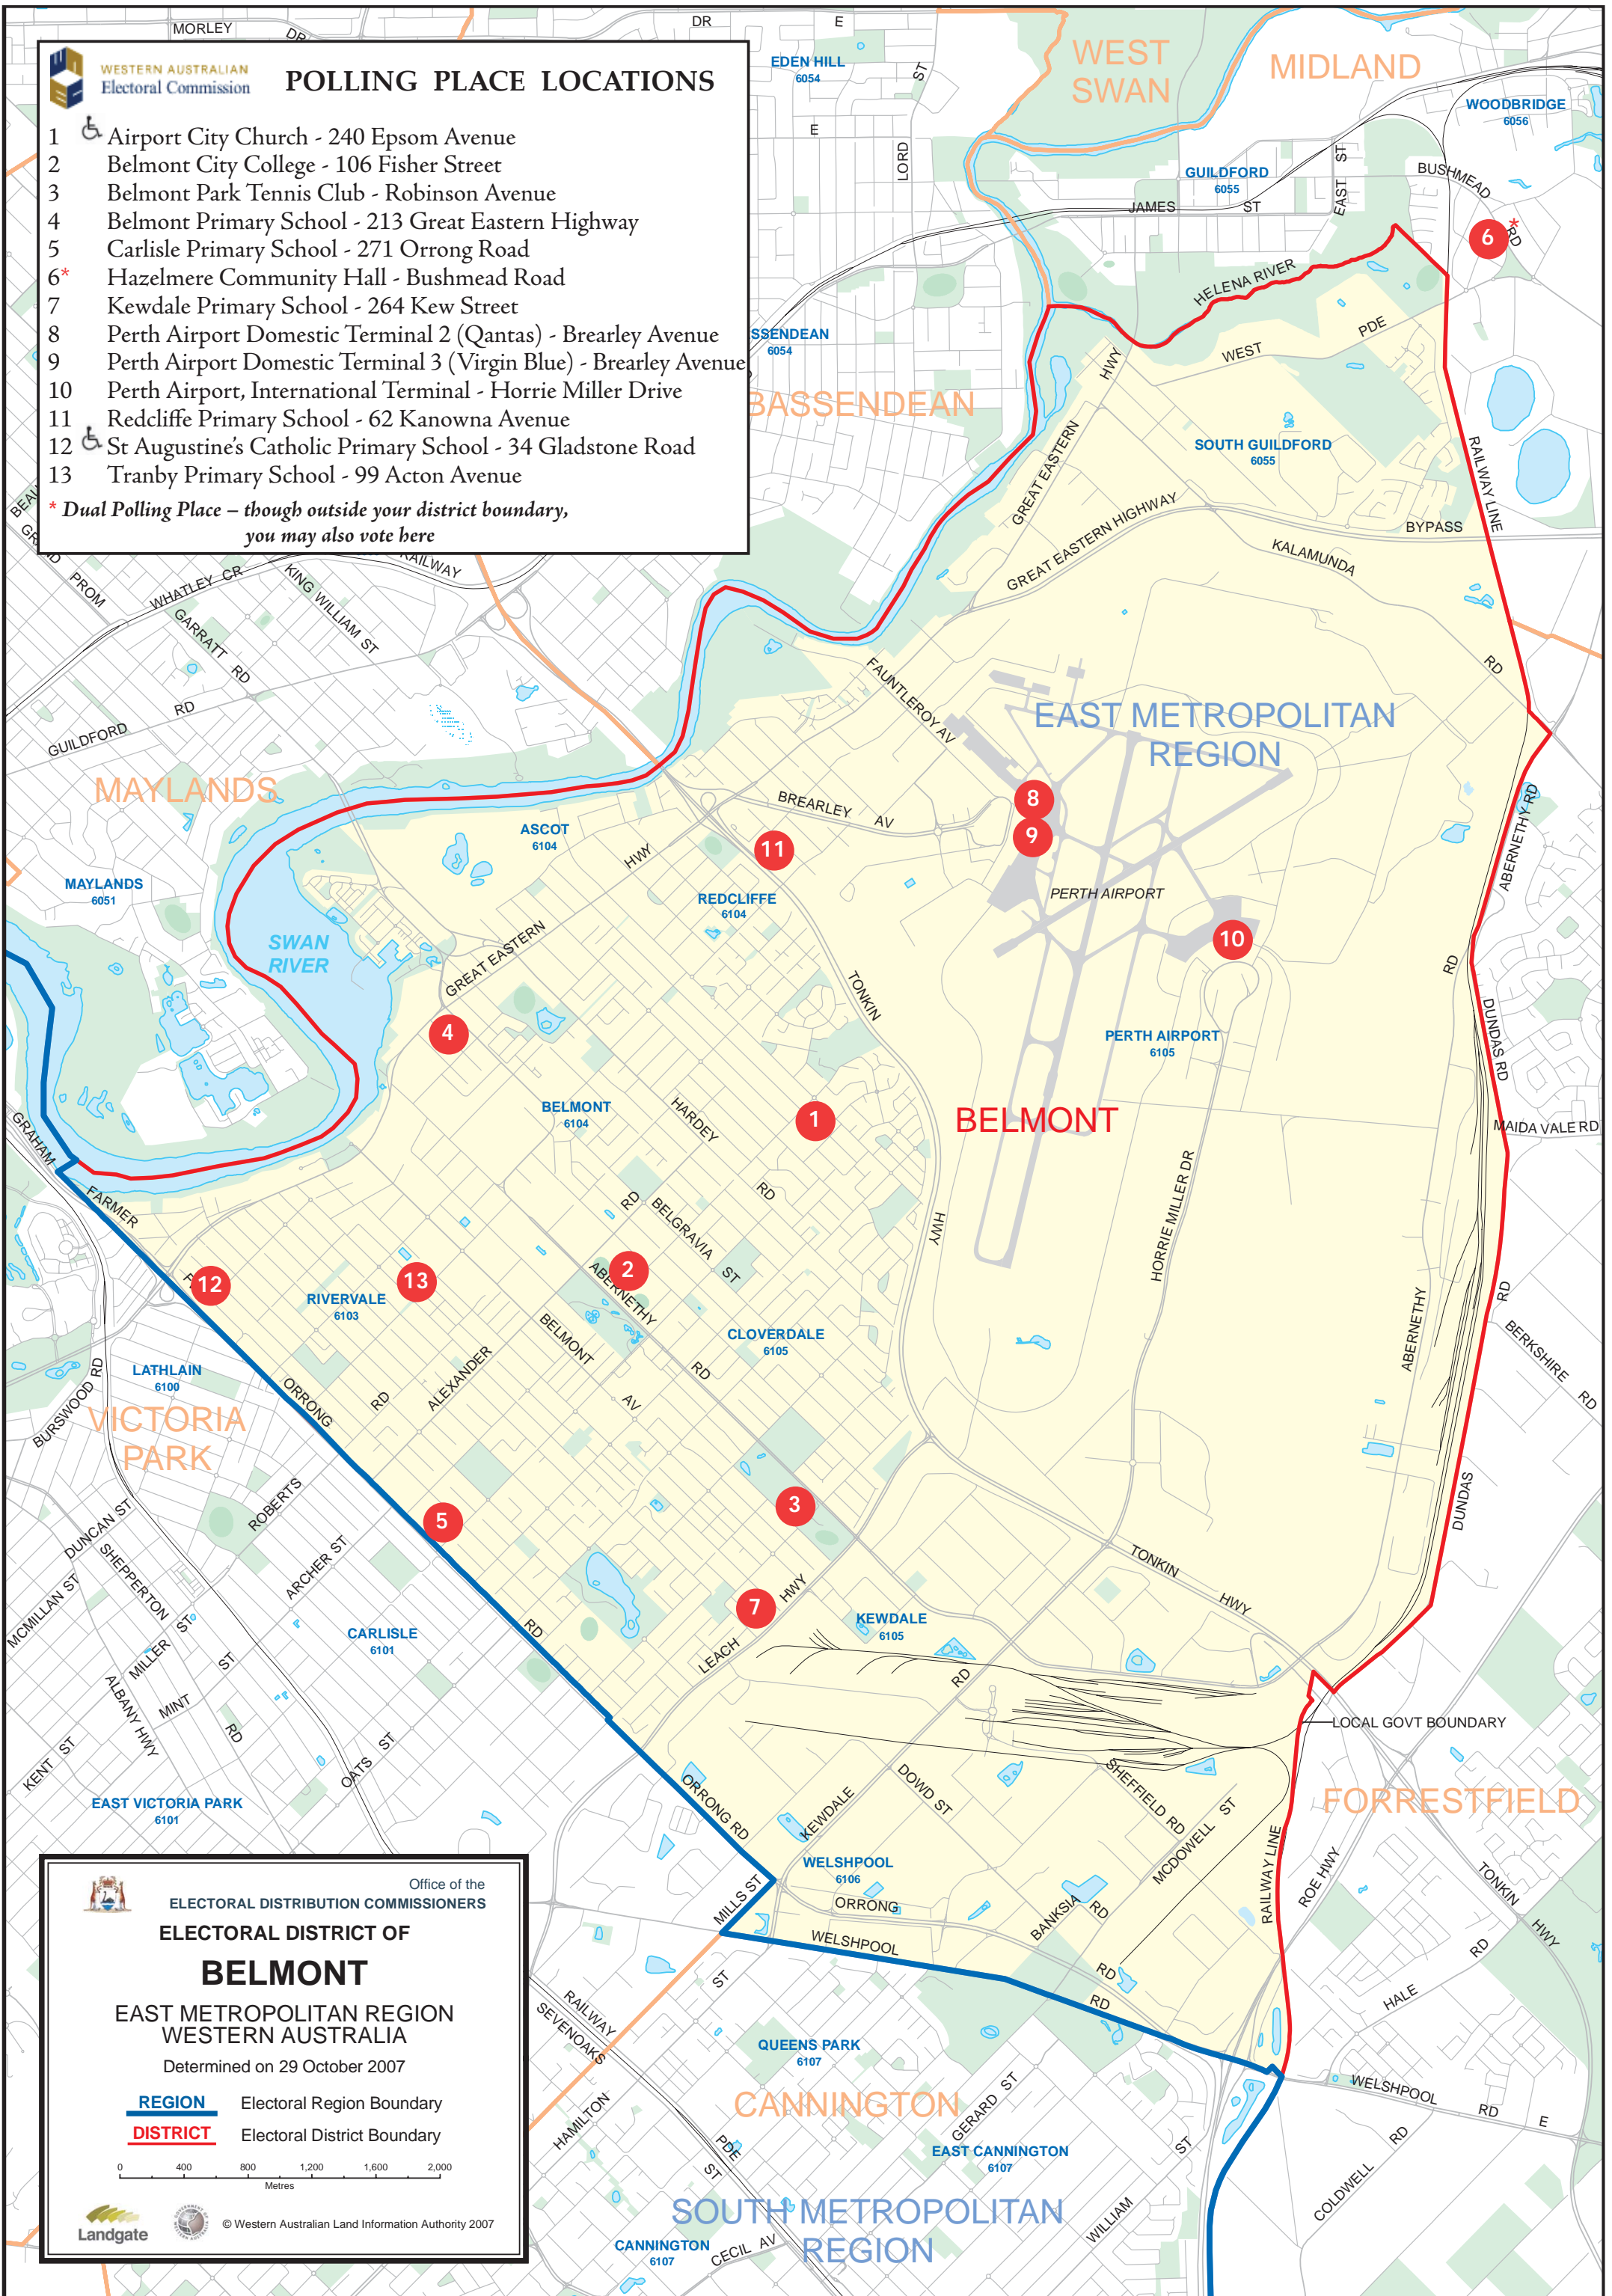

# POLLING PLACE LOCATIONS

- 1 Airport City Church - 240 Epsom Avenue
- 2 Belmont City College - 106 Fisher Street
- 3 Belmont Park Tennis Club - Robinson Avenue
- 4 Belmont Primary School - 213 Great Eastern Highway
- 5 Carlisle Primary School - 271 Orrong Road
- 6\* Hazelmere Community Hall - Bushmead Road
- 7 Kewdale Primary School - 264 Kew Street
- 8 Perth Airport Domestic Terminal 2 (Qantas) - Brearley Avenue
- 9 Perth Airport Domestic Terminal 3 (Virgin Blue) - Brearley Avenue
- 10 Perth Airport, International Terminal - Horrie Miller Drive
- 11 Redcliffe Primary School - 62 Kanowna Avenue
- 12 St Augustine's Catholic Primary School - 34 Gladstone Road
- 13 Tranby Primary School - 99 Acton Avenue

\* Dual Polling Place – though outside your district boundary, you may also vote here

Office of the  
ELECTORAL DISTRIBUTION COMMISSIONERS

**ELECTORAL DISTRICT OF  
BELMONT**

EAST METROPOLITAN REGION  
WESTERN AUSTRALIA

Determined on 29 October 2007

**REGION** Electoral Region Boundary  
**DISTRICT** Electoral District Boundary

0 400 800 1,200 1,600 2,000  
Metres

Landgate © Western Australian Land Information Authority 2007