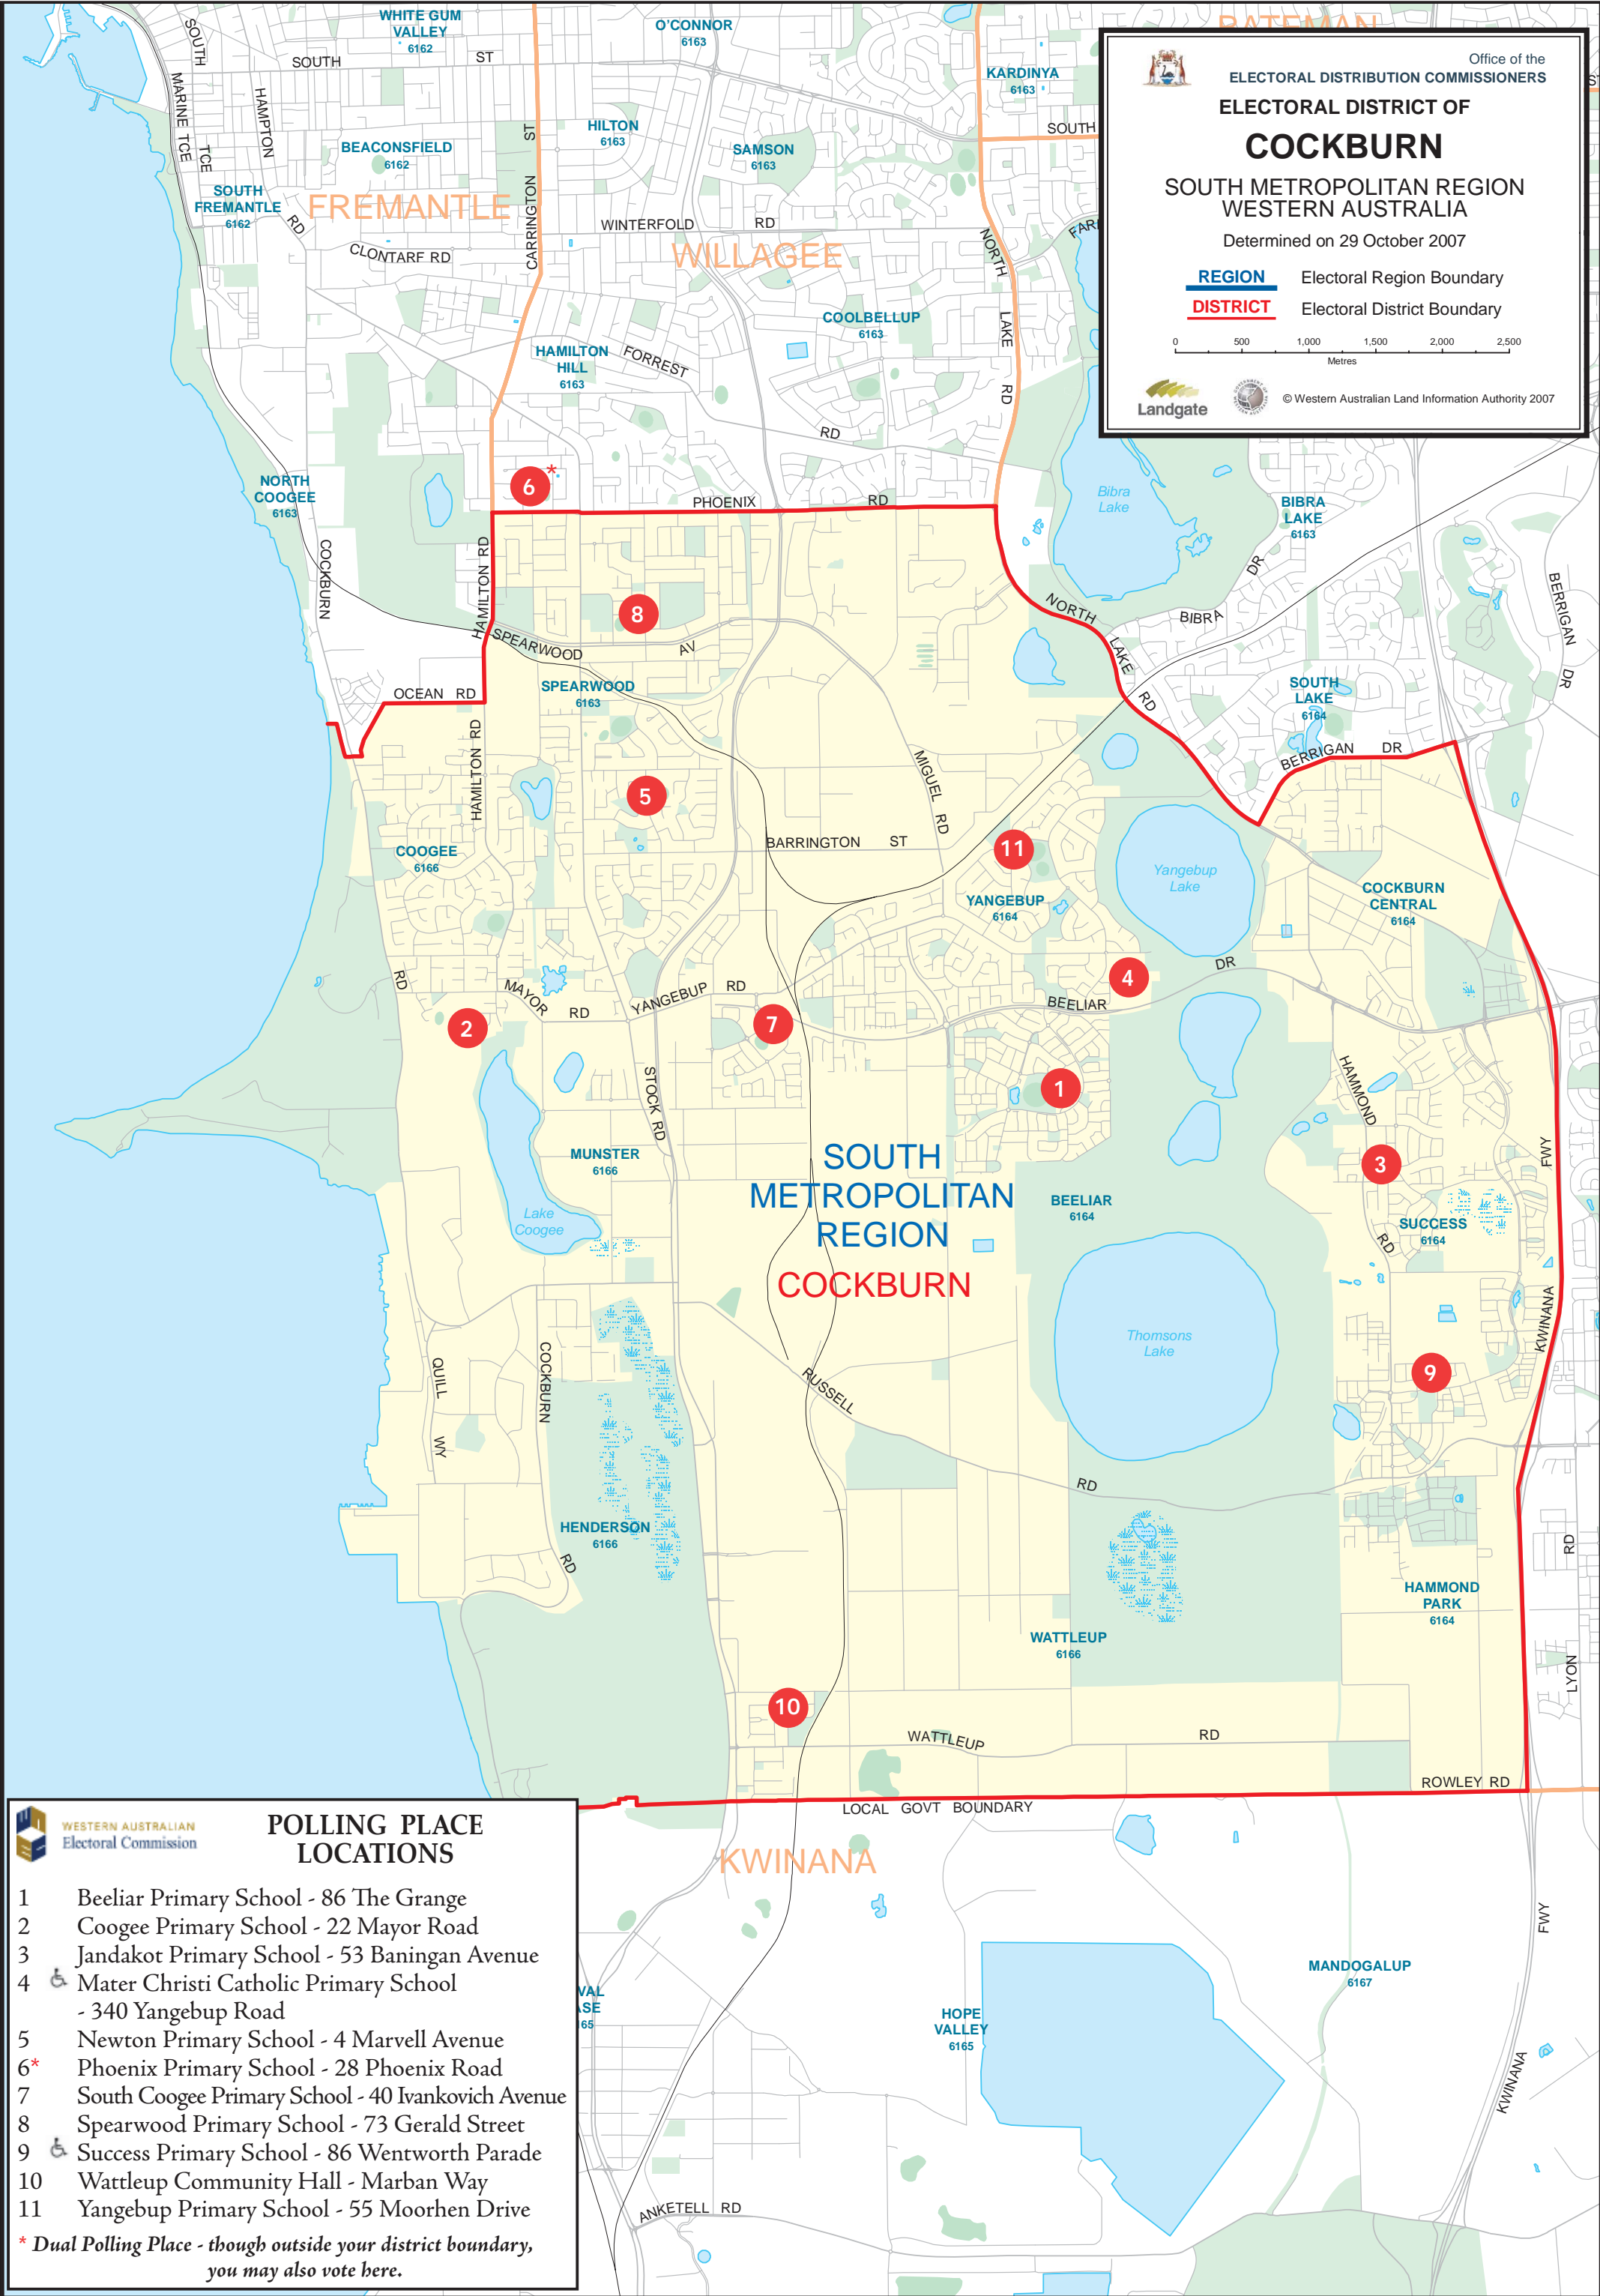

Office of the  
ELECTORAL DISTRIBUTION COMMISSIONERS

**ELECTORAL DISTRICT OF  
COCKBURN**

SOUTH METROPOLITAN REGION  
WESTERN AUSTRALIA

Determined on 29 October 2007

**REGION** Electoral Region Boundary  
**DISTRICT** Electoral District Boundary

0 500 1,000 1,500 2,000 2,500  
Metres

Landgate © Western Australian Land Information Authority 2007

**WESTERN AUSTRALIAN  
Electoral Commission**

**POLLING PLACE  
LOCATIONS**

- 1 Beeliar Primary School - 86 The Grange
- 2 Coogee Primary School - 22 Mayor Road
- 3 Jandakot Primary School - 53 Banning Avenue
- 4 Mater Christi Catholic Primary School - 340 Yangebup Road
- 5 Newton Primary School - 4 Marvell Avenue
- 6\* Phoenix Primary School - 28 Phoenix Road
- 7 South Coogee Primary School - 40 Ivankovich Avenue
- 8 Spearwood Primary School - 73 Gerald Street
- 9 Success Primary School - 86 Wentworth Parade
- 10 Wattleup Community Hall - Marban Way
- 11 Yangebup Primary School - 55 Moorhen Drive

\* Dual Polling Place - though outside your district boundary, you may also vote here.