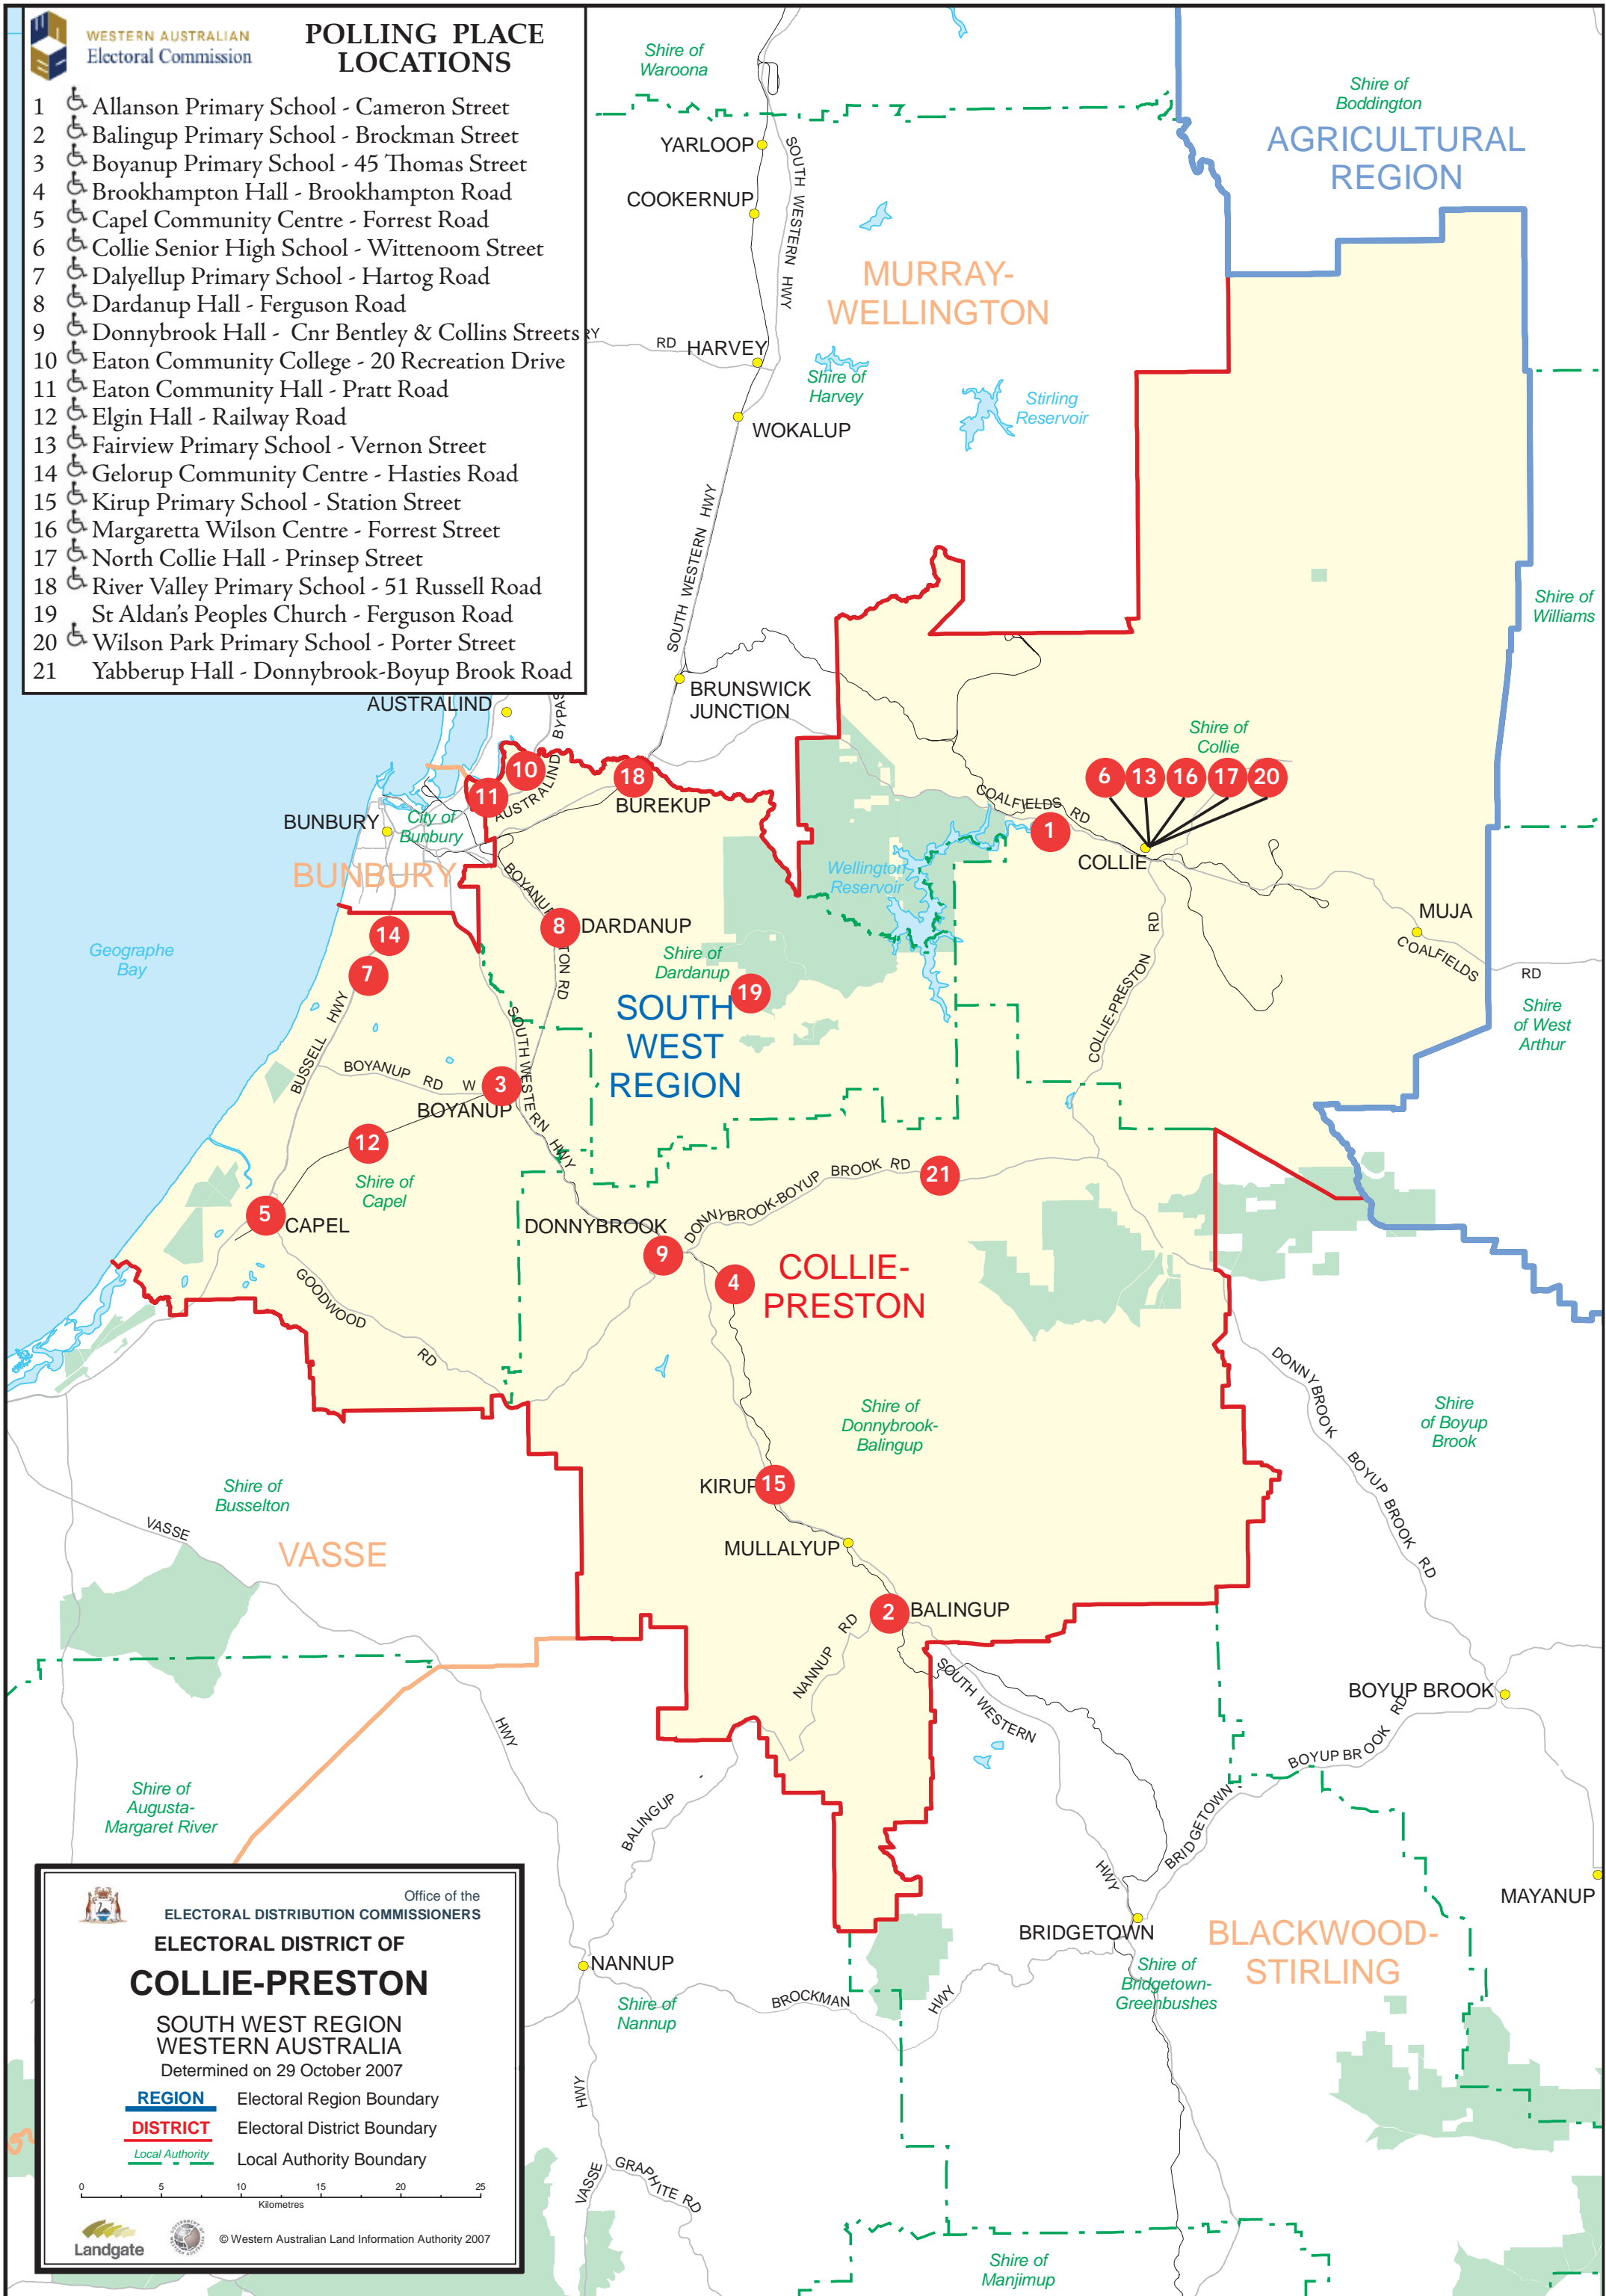

POLLING PLACE LOCATIONS

- 1 Allanson Primary School - Cameron Street
- 2 Balingup Primary School - Brockman Street
- 3 Boyanup Primary School - 45 Thomas Street
- 4 Brookhampton Hall - Brookhampton Road
- 5 Capel Community Centre - Forrest Road
- 6 Collie Senior High School - Wittenoom Street
- 7 Dalyellup Primary School - Hartog Road
- 8 Dardanup Hall - Ferguson Road
- 9 Donnybrook Hall - Cnr Bentley & Collins Streets
- 10 Eaton Community College - 20 Recreation Drive
- 11 Eaton Community Hall - Pratt Road
- 12 Elgin Hall - Railway Road
- 13 Fairview Primary School - Vernon Street
- 14 Gelorup Community Centre - Hasties Road
- 15 Kirup Primary School - Station Street
- 16 Margaretta Wilson Centre - Forrest Street
- 17 North Collie Hall - Prinsep Street
- 18 River Valley Primary School - 51 Russell Road
- 19 St Aldan's Peoples Church - Ferguson Road
- 20 Wilson Park Primary School - Porter Street
- 21 Yabberup Hall - Donnybrook-Boyup Brook Road

Office of the
ELECTORAL DISTRIBUTION COMMISSIONERS

**ELECTORAL DISTRICT OF
COLLIE-PRESTON**

SOUTH WEST REGION
WESTERN AUSTRALIA
Determined on 29 October 2007

REGION Electoral Region Boundary
DISTRICT Electoral District Boundary
Local Authority Local Authority Boundary

0 5 10 15 20 25
Kilometres

Landgate © Western Australian Land Information Authority 2007