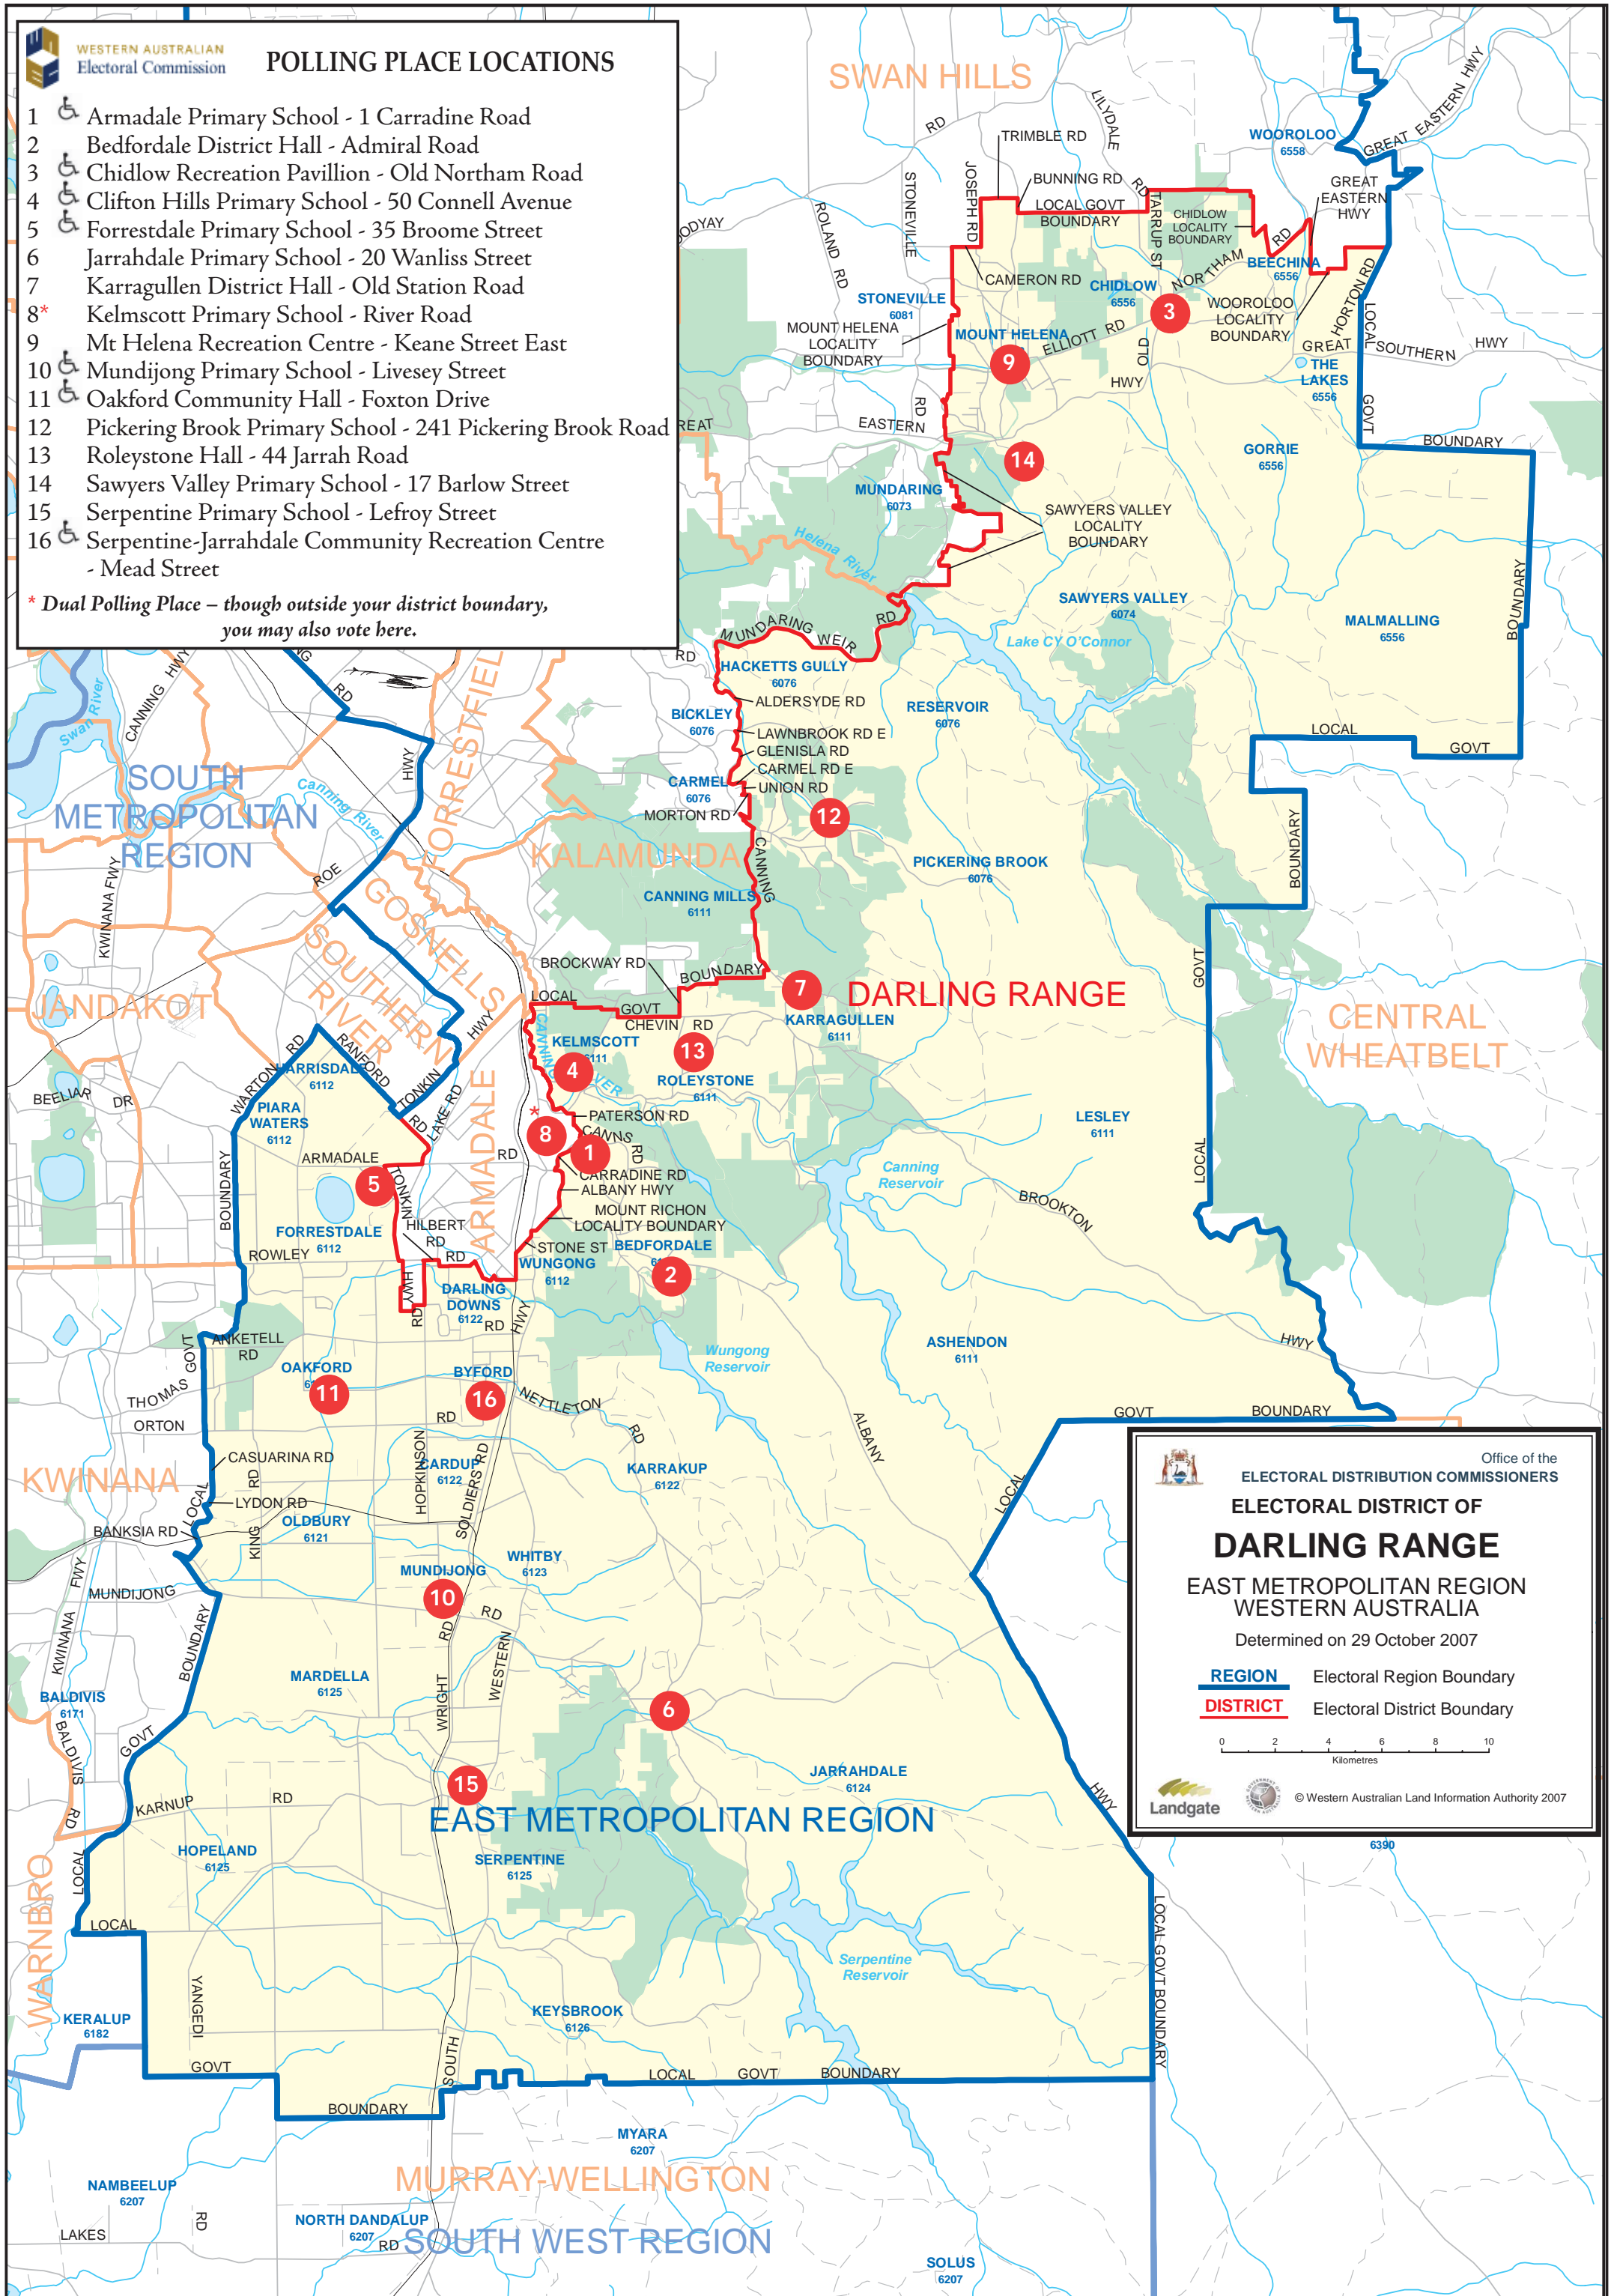

WESTERN AUSTRALIAN
Electoral Commission

POLLING PLACE LOCATIONS

- 1 ♿ Armadale Primary School - 1 Carradine Road
- 2 Bedforddale District Hall - Admiral Road
- 3 ♿ Chidlow Recreation Pavillion - Old Northam Road
- 4 ♿ Clifton Hills Primary School - 50 Connell Avenue
- 5 ♿ Forrestdale Primary School - 35 Broome Street
- 6 Jarrahdale Primary School - 20 Wanliss Street
- 7 Karragullen District Hall - Old Station Road
- 8* Kelmescott Primary School - River Road
- 9 Mt Helena Recreation Centre - Keane Street East
- 10 ♿ Mundijong Primary School - Livesey Street
- 11 ♿ Oakford Community Hall - Foxtan Drive
- 12 Pickering Brook Primary School - 241 Pickering Brook Road
- 13 Roleystone Hall - 44 Jarrah Road
- 14 Sawyers Valley Primary School - 17 Barlow Street
- 15 Serpentine Primary School - Lefroy Street
- 16 ♿ Serpentine-Jarrahdale Community Recreation Centre - Mead Street

* Dual Polling Place – though outside your district boundary, you may also vote here.

Office of the
ELECTORAL DISTRIBUTION COMMISSIONERS

ELECTORAL DISTRICT OF DARLING RANGE

EAST METROPOLITAN REGION
WESTERN AUSTRALIA

Determined on 29 October 2007

REGION Electoral Region Boundary

DISTRICT Electoral District Boundary

0 2 4 6 8 10
Kilometres

Landgate © Western Australian Land Information Authority 2007