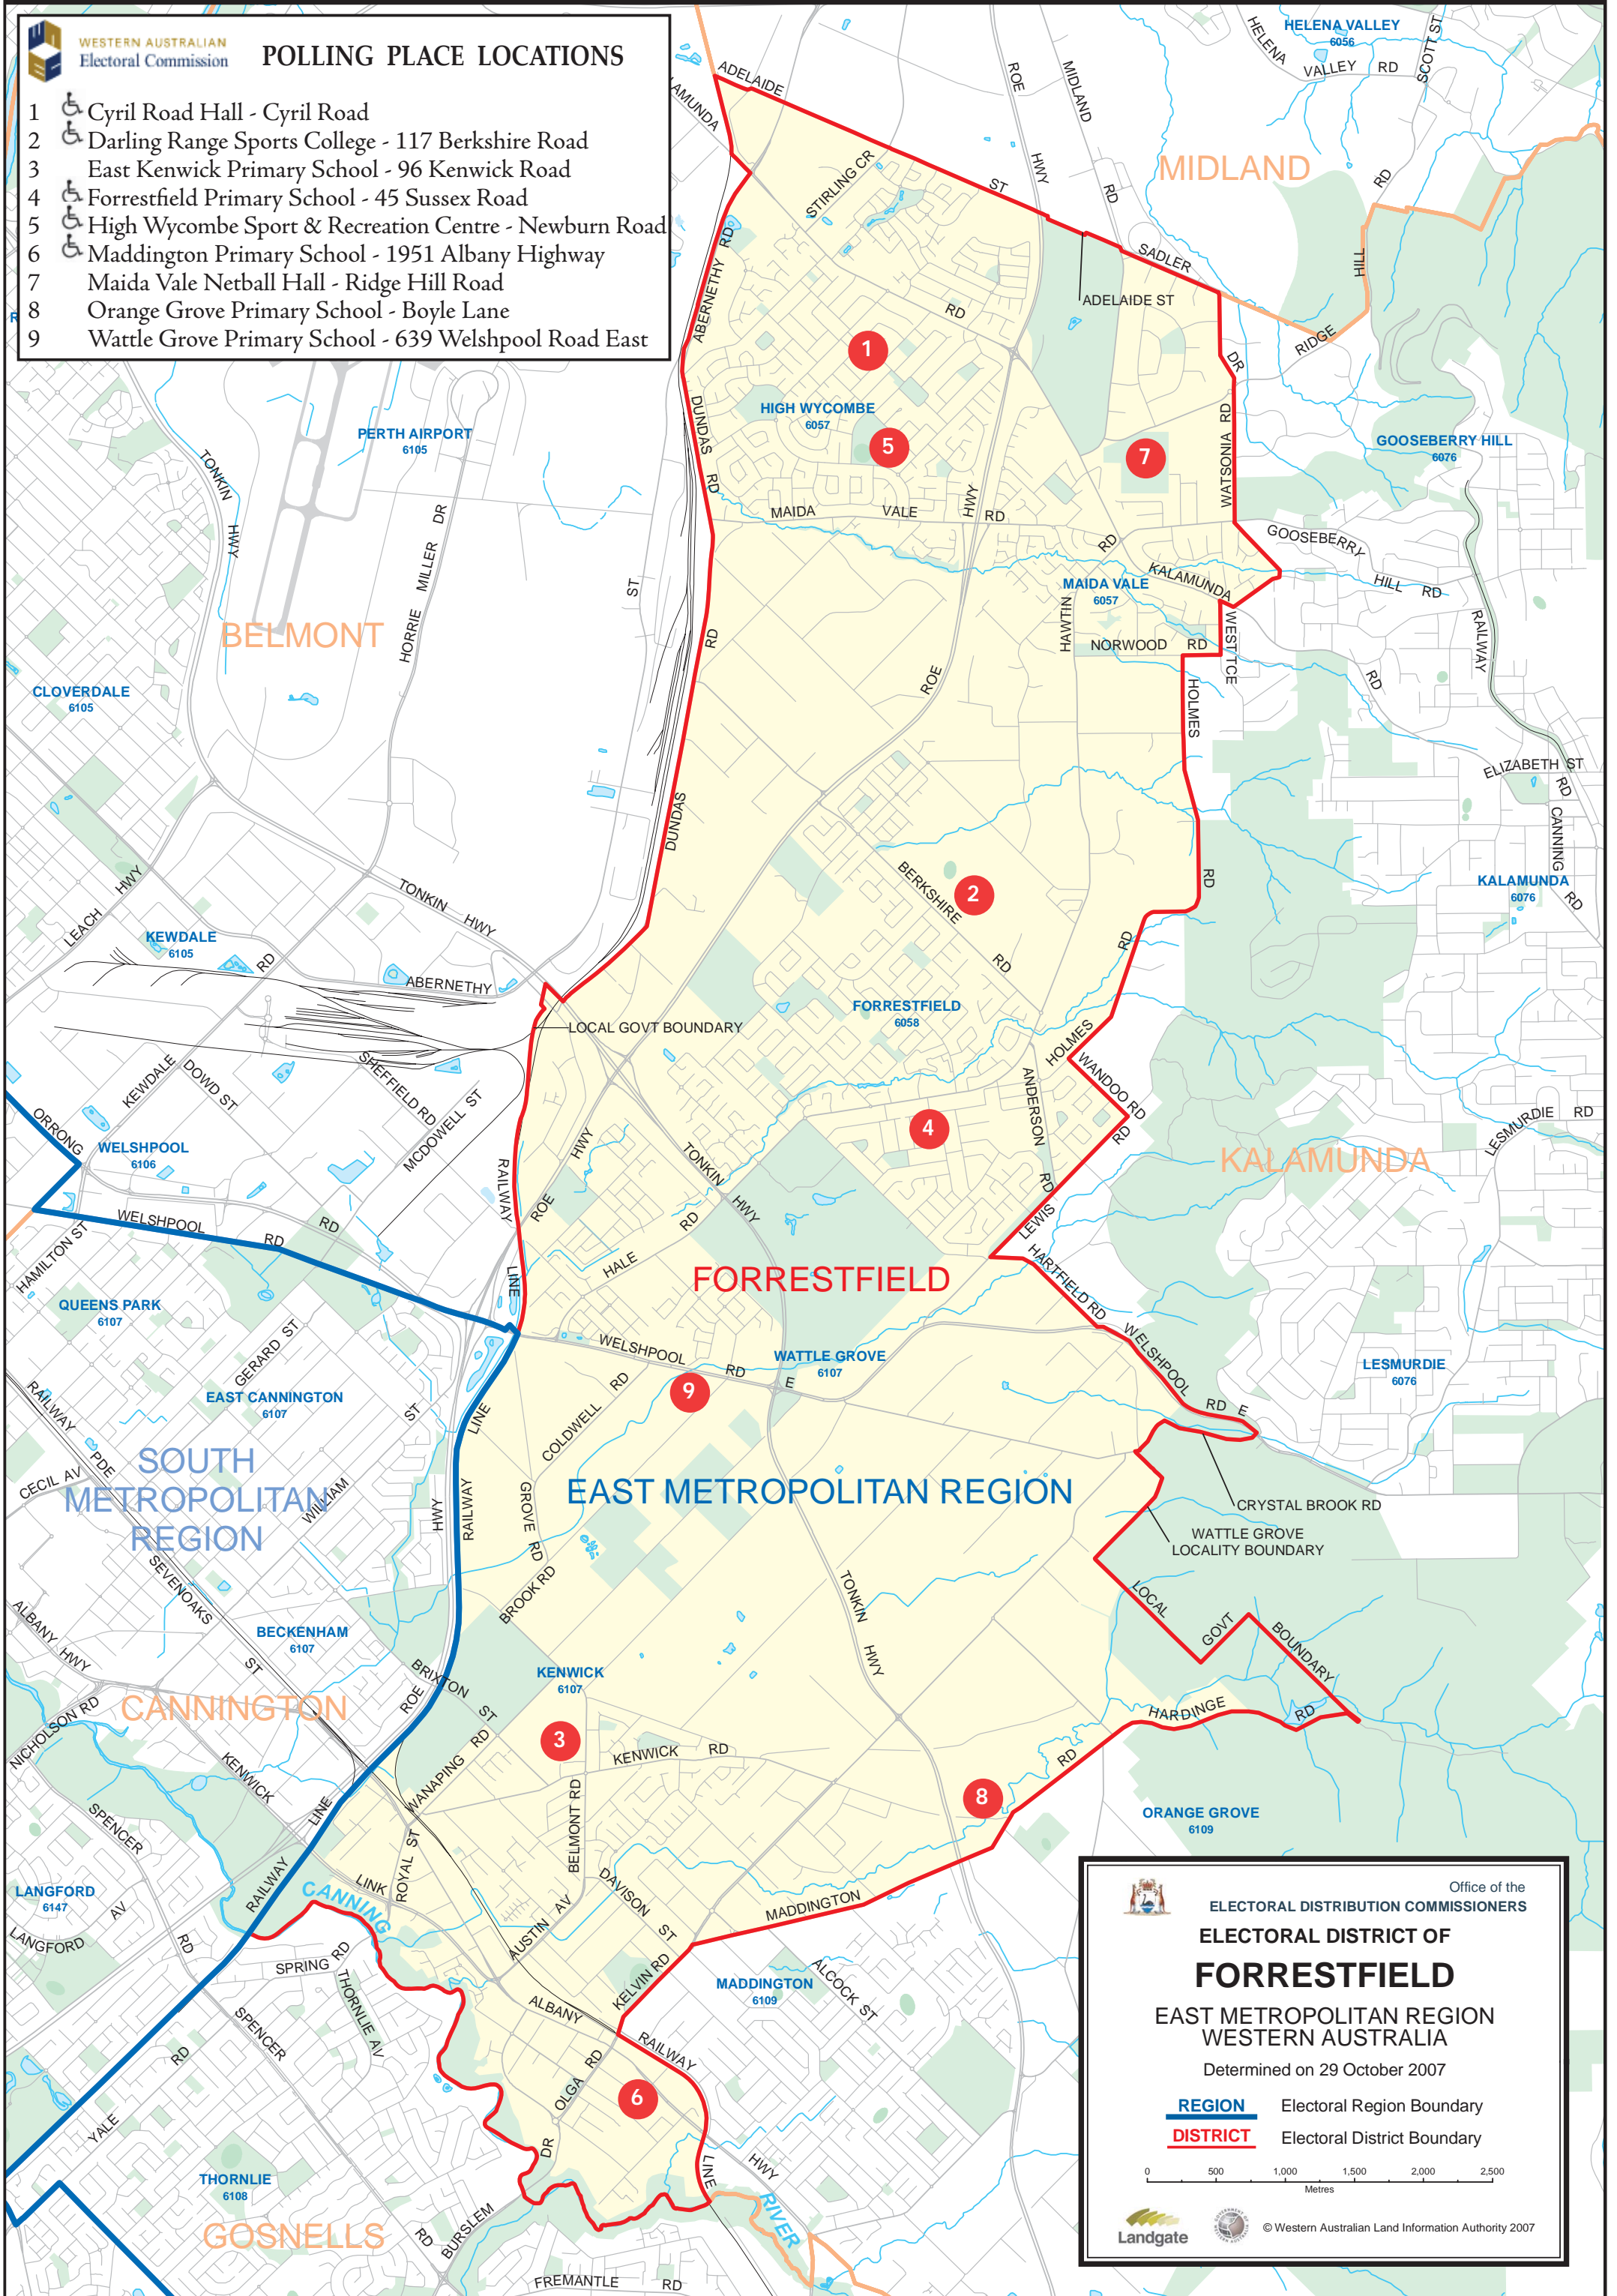

# POLLING PLACE LOCATIONS

- 1 Cyril Road Hall - Cyril Road
- 2 Darling Range Sports College - 117 Berkshire Road
- 3 East Kenwick Primary School - 96 Kenwick Road
- 4 Forrestdfield Primary School - 45 Sussex Road
- 5 High Wycombe Sport & Recreation Centre - Newburn Road
- 6 Maddington Primary School - 1951 Albany Highway
- 7 Maida Vale Netball Hall - Ridge Hill Road
- 8 Orange Grove Primary School - Boyle Lane
- 9 Wattle Grove Primary School - 639 Welshpool Road East

## ELECTORAL DISTRICT OF FORRESTDFIELD

EAST METROPOLITAN REGION  
WESTERN AUSTRALIA

Determined on 29 October 2007

<b>REGION</b>	Electoral Region Boundary
<b>DISTRICT</b>	Electoral District Boundary

0 500 1,000 1,500 2,000 2,500  
Metres