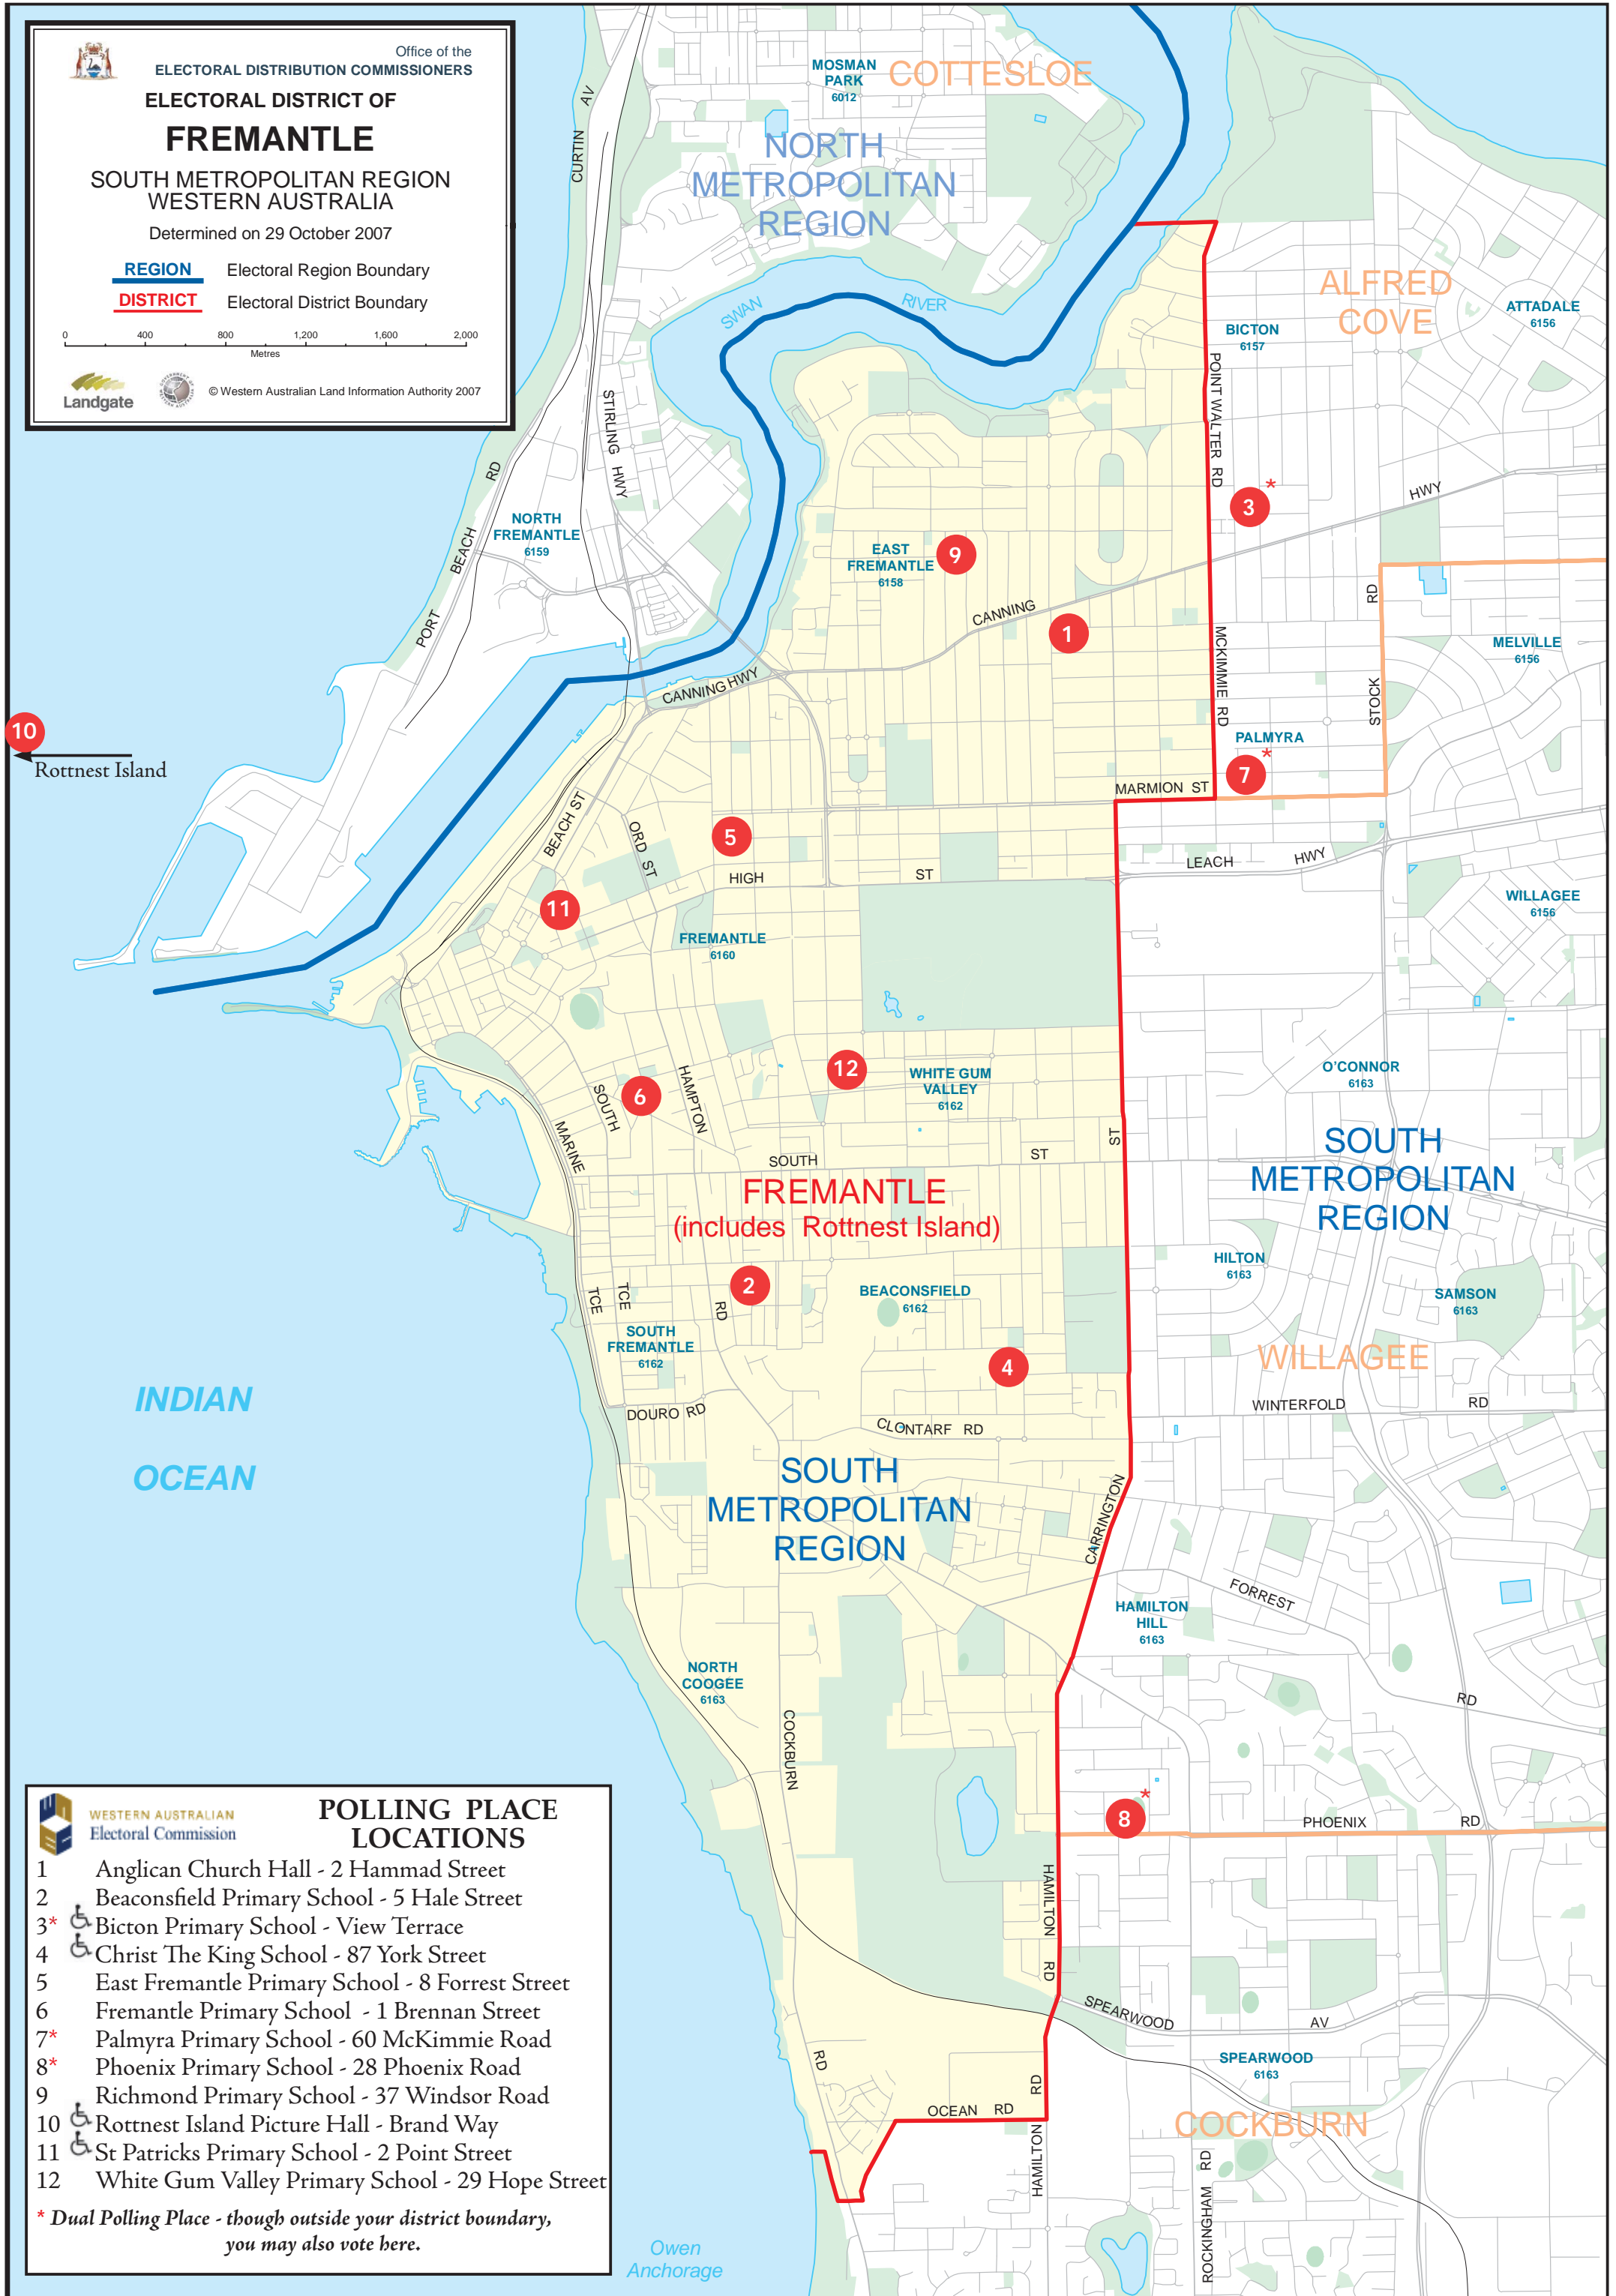

Office of the
ELECTORAL DISTRIBUTION COMMISSIONERS

ELECTORAL DISTRICT OF FREMANTLE

SOUTH METROPOLITAN REGION
WESTERN AUSTRALIA

Determined on 29 October 2007

REGION Electoral Region Boundary
DISTRICT Electoral District Boundary

© Western Australian Land Information Authority 2007

POLLING PLACE LOCATIONS

- 1 Anglican Church Hall - 2 Hammad Street
- 2 Beaconsfield Primary School - 5 Hale Street
- 3* Bicton Primary School - View Terrace
- 4 Christ The King School - 87 York Street
- 5 East Fremantle Primary School - 8 Forrest Street
- 6 Fremantle Primary School - 1 Brennan Street
- 7* Palmyra Primary School - 60 McKimmie Road
- 8* Phoenix Primary School - 28 Phoenix Road
- 9 Richmond Primary School - 37 Windsor Road
- 10 Rottnest Island Picture Hall - Brand Way
- 11 St Patricks Primary School - 2 Point Street
- 12 White Gum Valley Primary School - 29 Hope Street

* Dual Polling Place - though outside your district boundary, you may also vote here.