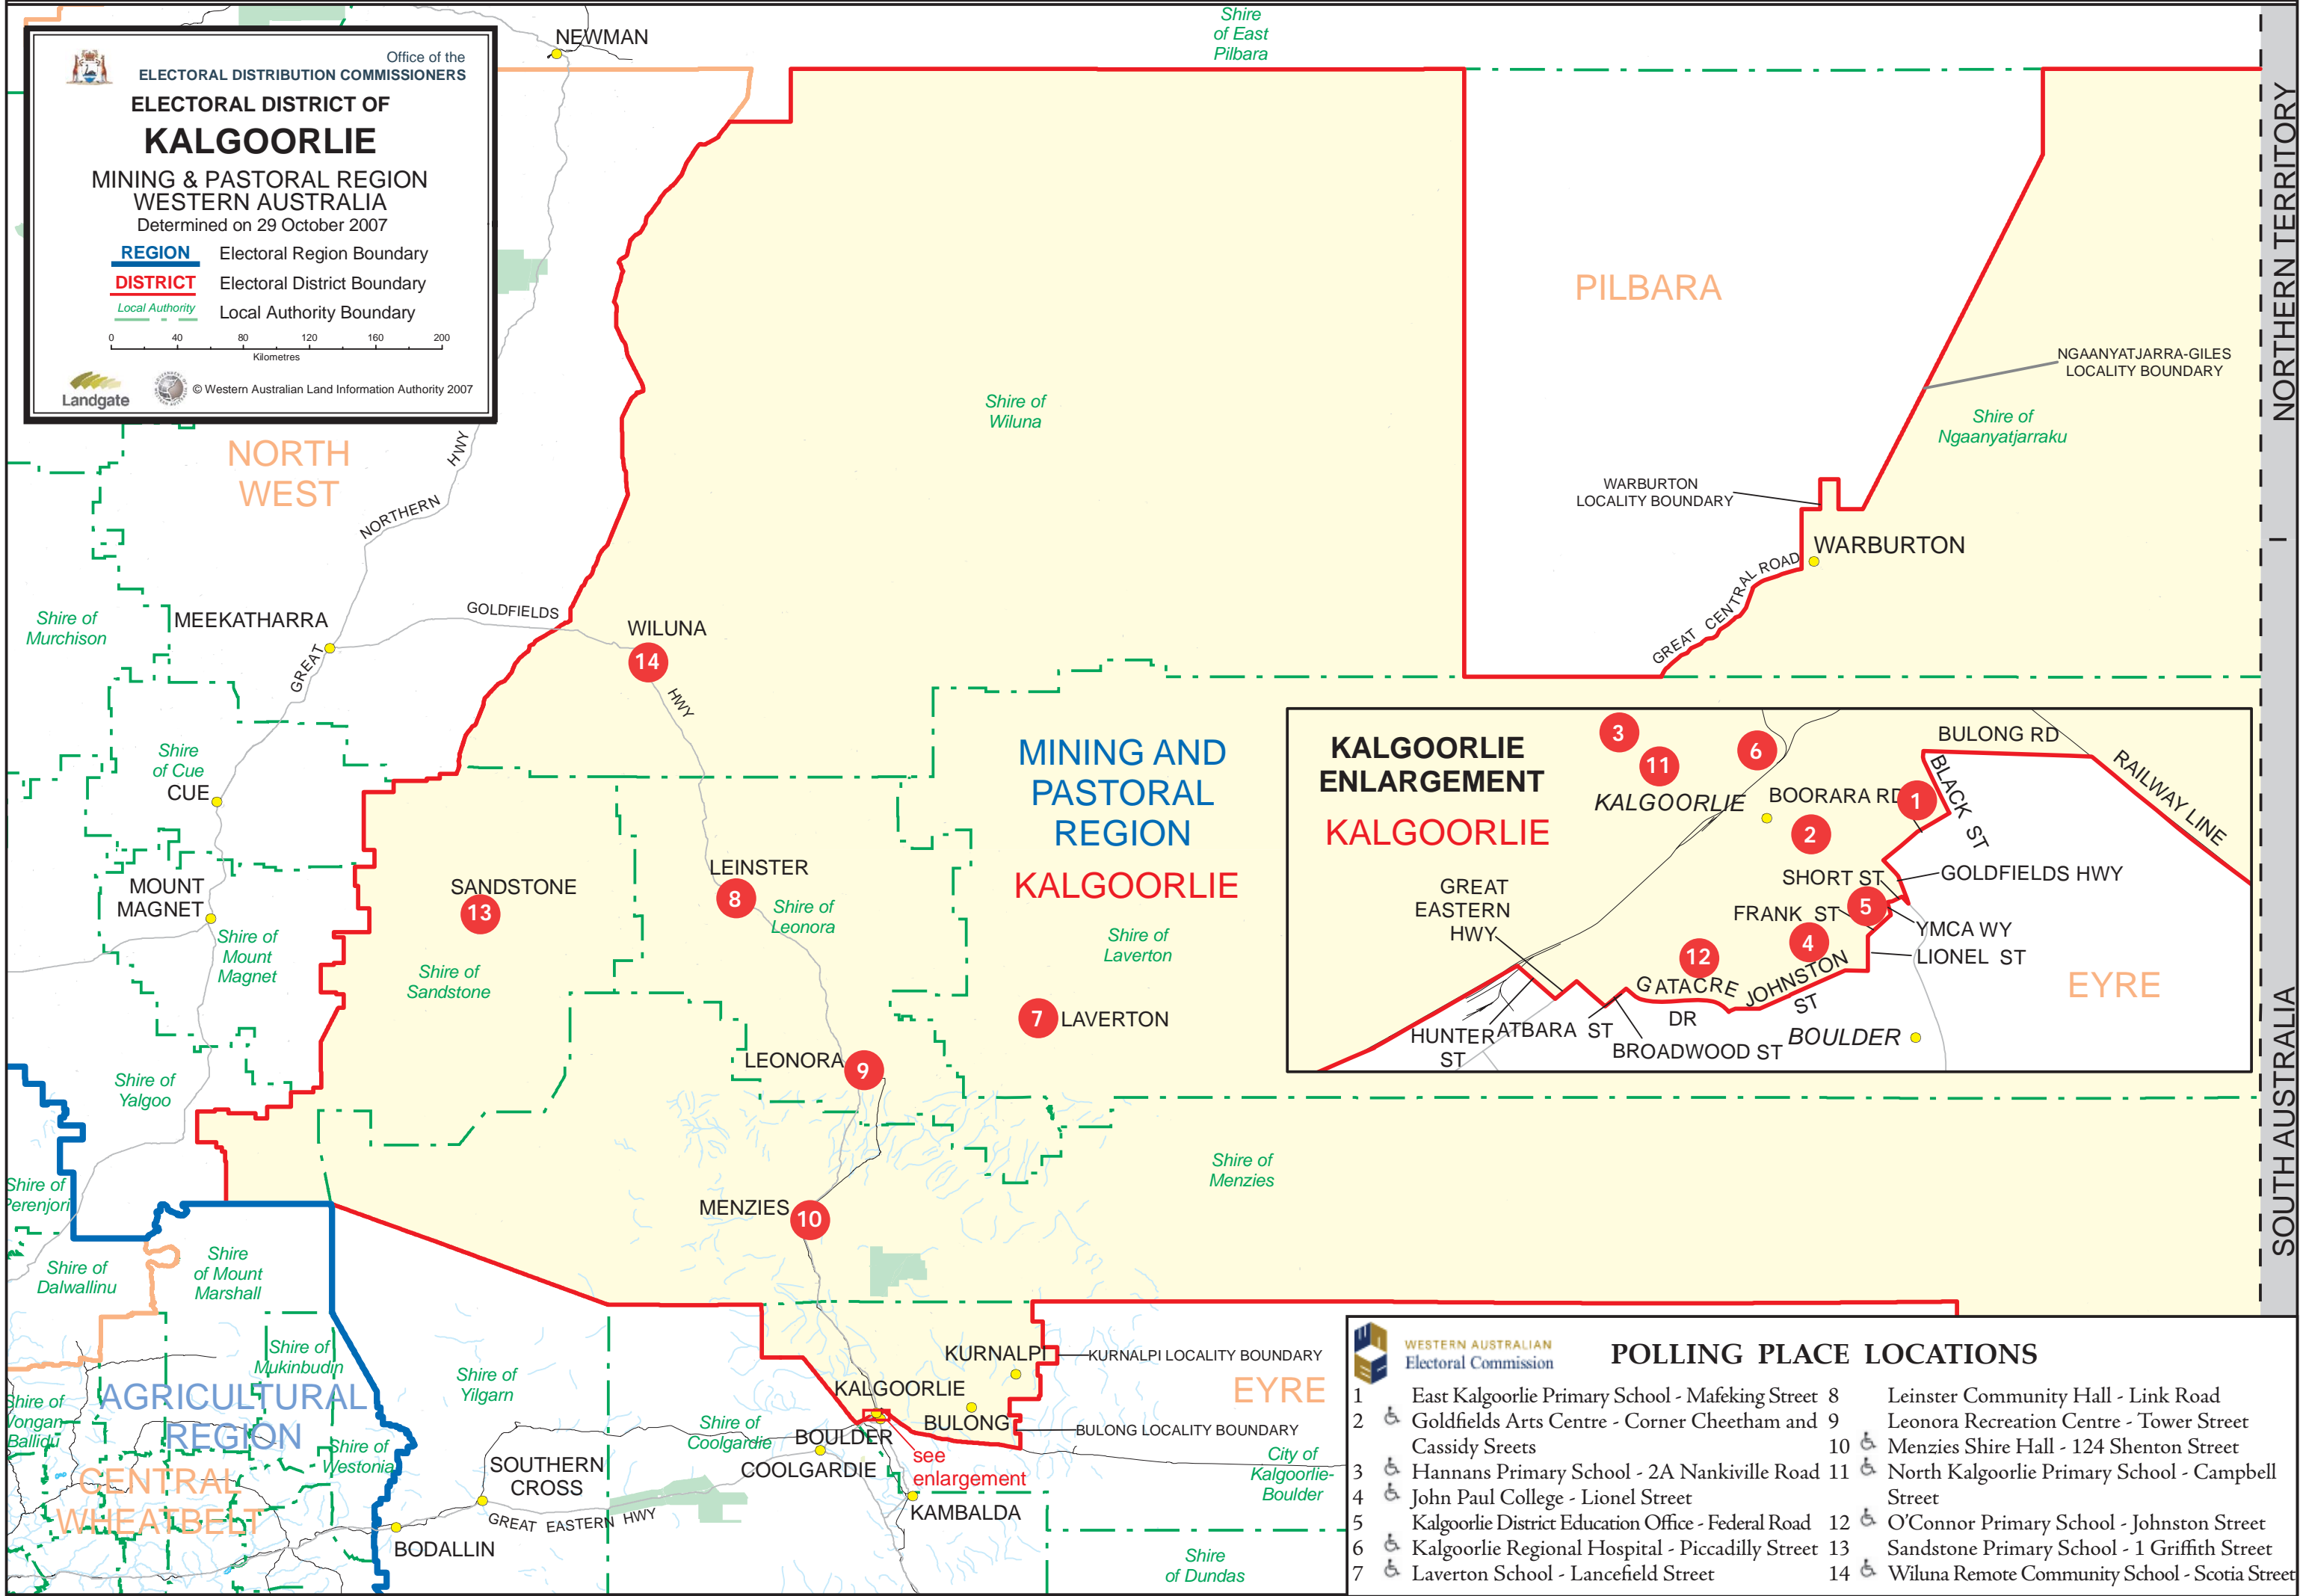

Office of the
ELECTORAL DISTRIBUTION COMMISSIONERS

ELECTORAL DISTRICT OF KALGOORLIE

MINING & PASTORAL REGION
WESTERN AUSTRALIA
Determined on 29 October 2007

REGION Electoral Region Boundary
DISTRICT Electoral District Boundary
Local Authority Local Authority Boundary

Landgate © Western Australian Land Information Authority 2007

WESTERN AUSTRALIAN Electoral Commission

POLLING PLACE LOCATIONS

1	East Kalgoorlie Primary School - Mafeking Street	8	Leinster Community Hall - Link Road
2	Goldfields Arts Centre - Corner Cheetham and Cassidy Streets	9	Leonora Recreation Centre - Tower Street
3	Hannans Primary School - 2A Nankiville Road	10	Menzies Shire Hall - 124 Shenton Street
4	John Paul College - Lionel Street	11	North Kalgoorlie Primary School - Campbell Street
5	Kalgoorlie District Education Office - Federal Road	12	O'Connor Primary School - Johnston Street
6	Kalgoorlie Regional Hospital - Piccadilly Street	13	Sandstone Primary School - 1 Griffith Street
7	Laverton School - Lancefield Street	14	Wiluna Remote Community School - Scotia Street