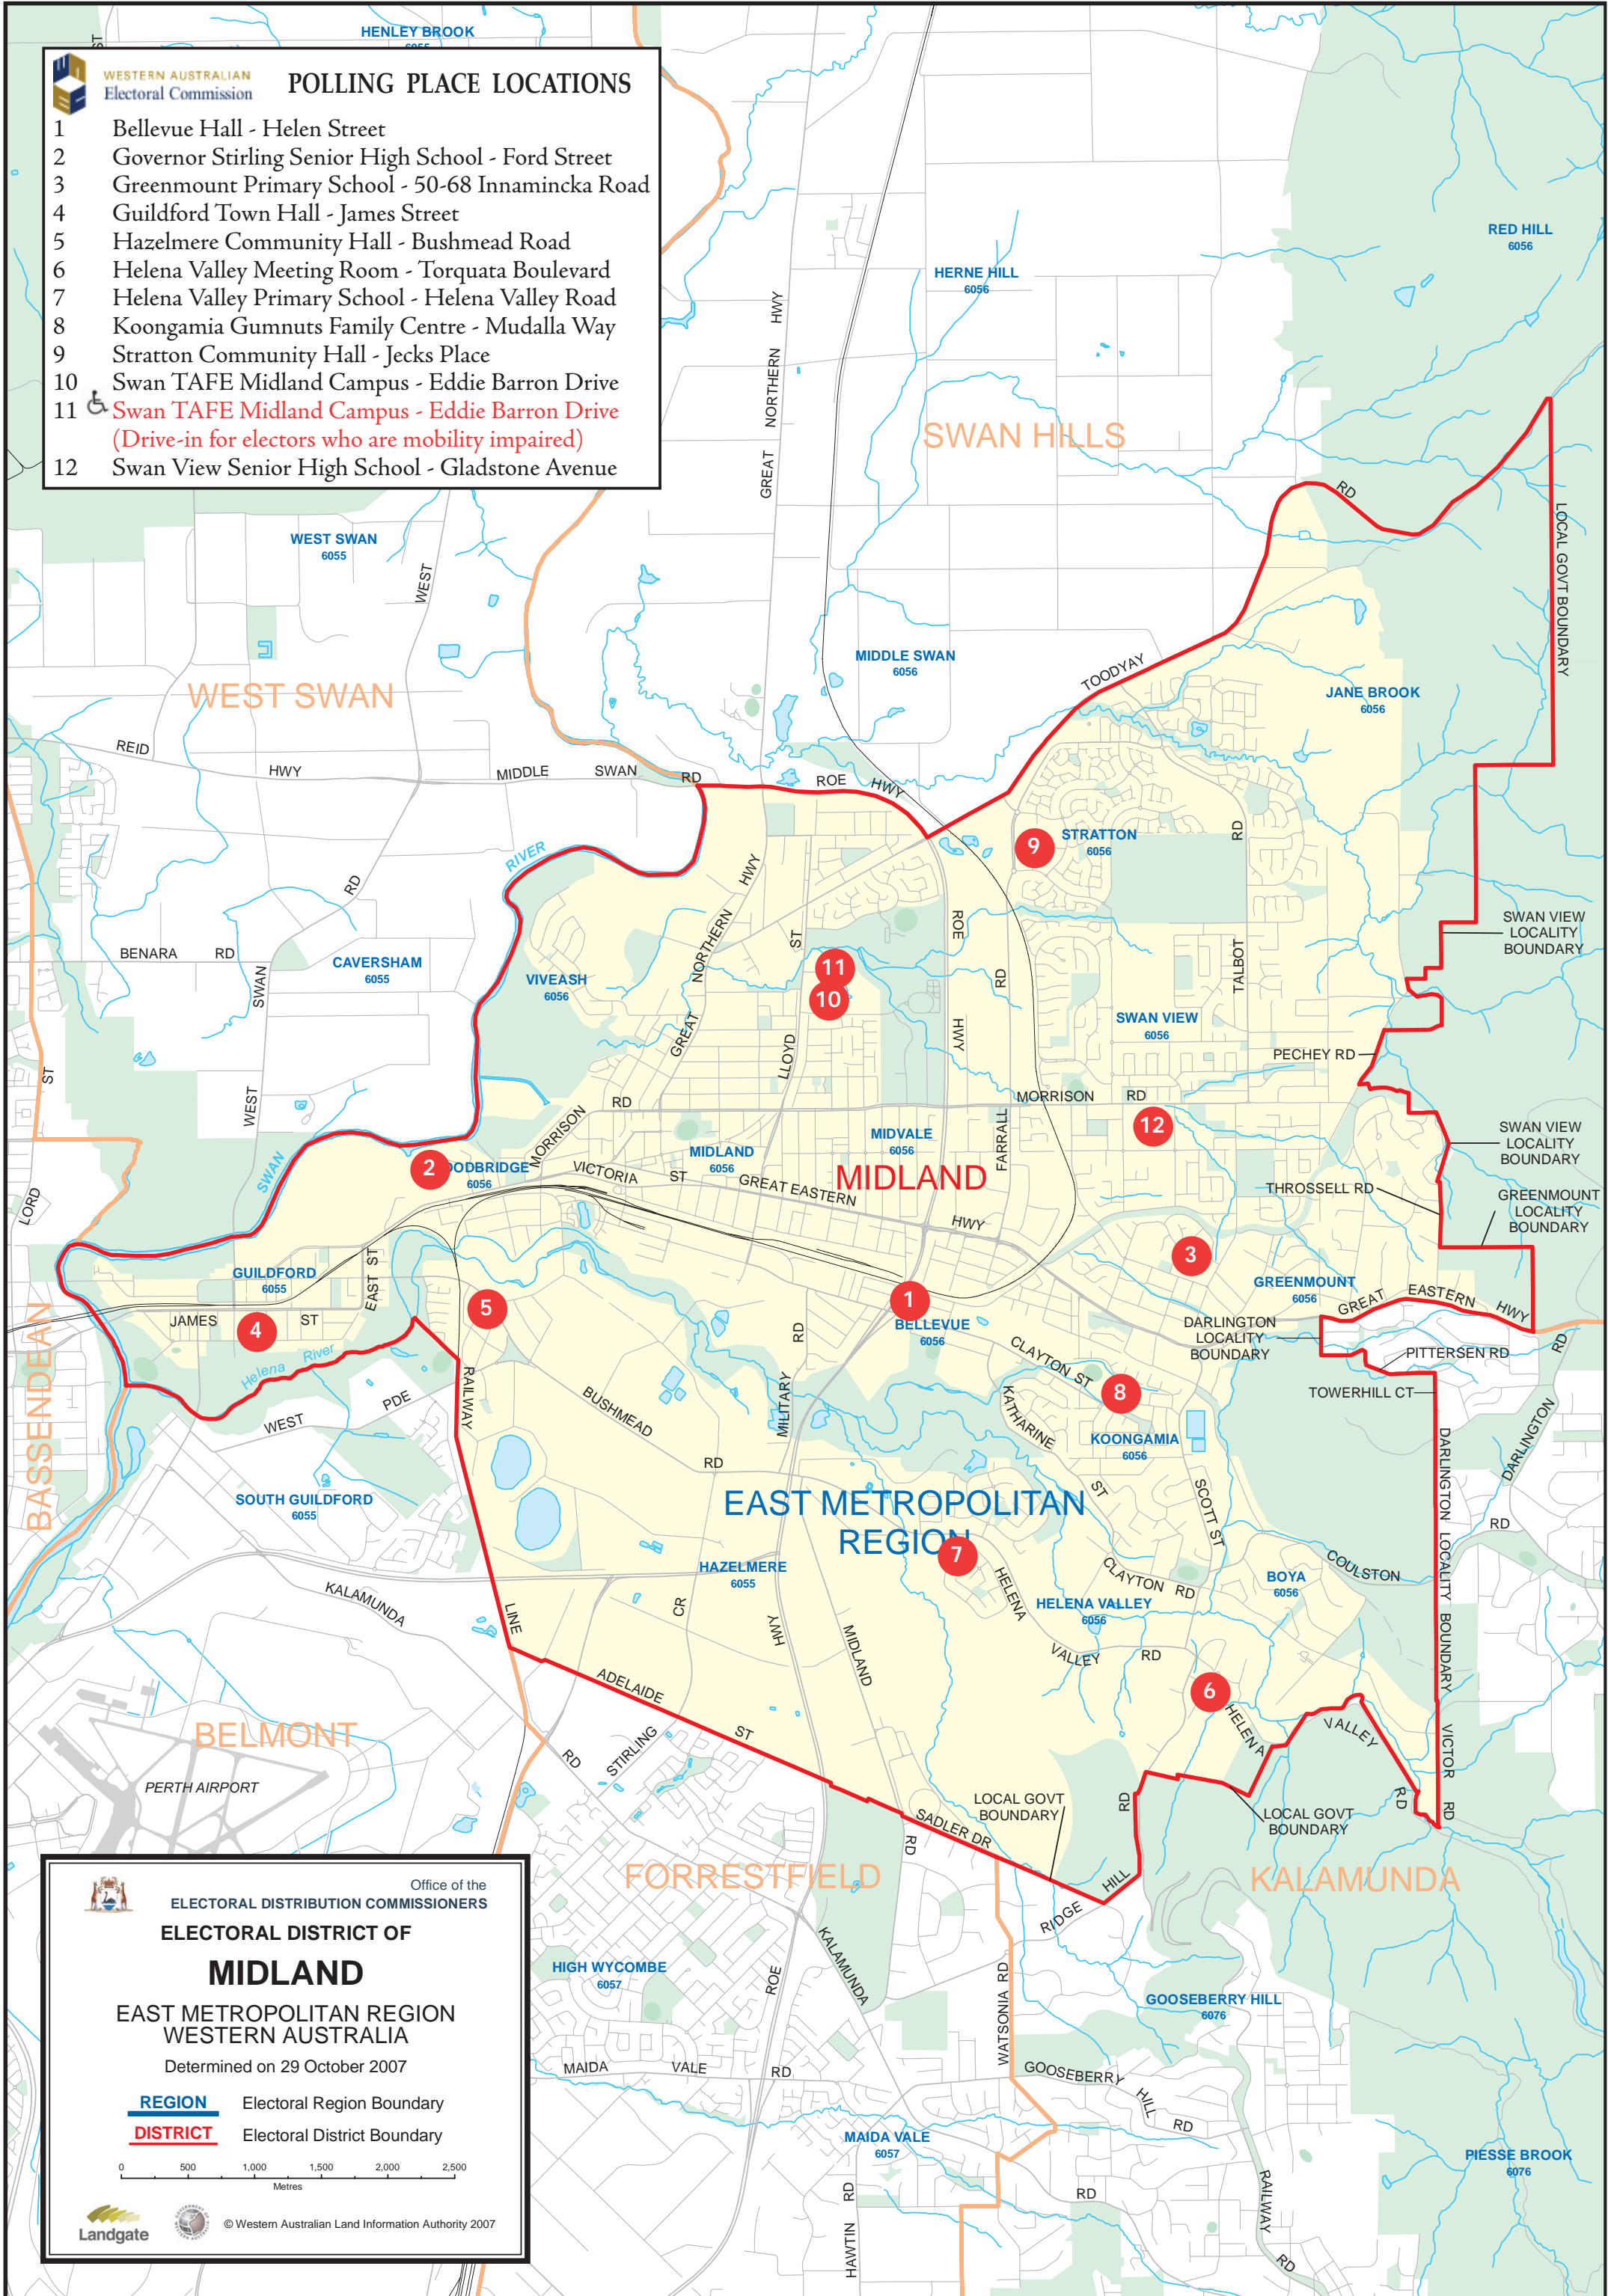

- WESTERN AUSTRALIAN Electoral Commission** **POLLING PLACE LOCATIONS**
- 1 Bellevue Hall - Helen Street
 - 2 Governor Stirling Senior High School - Ford Street
 - 3 Greenmount Primary School - 50-68 Innamincka Road
 - 4 Guildford Town Hall - James Street
 - 5 Hazelmere Community Hall - Bushmead Road
 - 6 Helena Valley Meeting Room - Torquata Boulevard
 - 7 Helena Valley Primary School - Helena Valley Road
 - 8 Koongamia Gumnuts Family Centre - Mudalla Way
 - 9 Stratton Community Hall - Jecks Place
 - 10 Swan TAFE Midland Campus - Eddie Barron Drive
 - 11  Swan TAFE Midland Campus - Eddie Barron Drive
(Drive-in for electors who are mobility impaired)
 - 12 Swan View Senior High School - Gladstone Avenue

Office of the
ELECTORAL DISTRIBUTION COMMISSIONERS

ELECTORAL DISTRICT OF MIDLAND

EAST METROPOLITAN REGION
WESTERN AUSTRALIA

Determined on 29 October 2007

REGION Electoral Region Boundary
DISTRICT Electoral District Boundary

0 500 1,000 1,500 2,000 2,500
Metres

Landgate © Western Australian Land Information Authority 2007