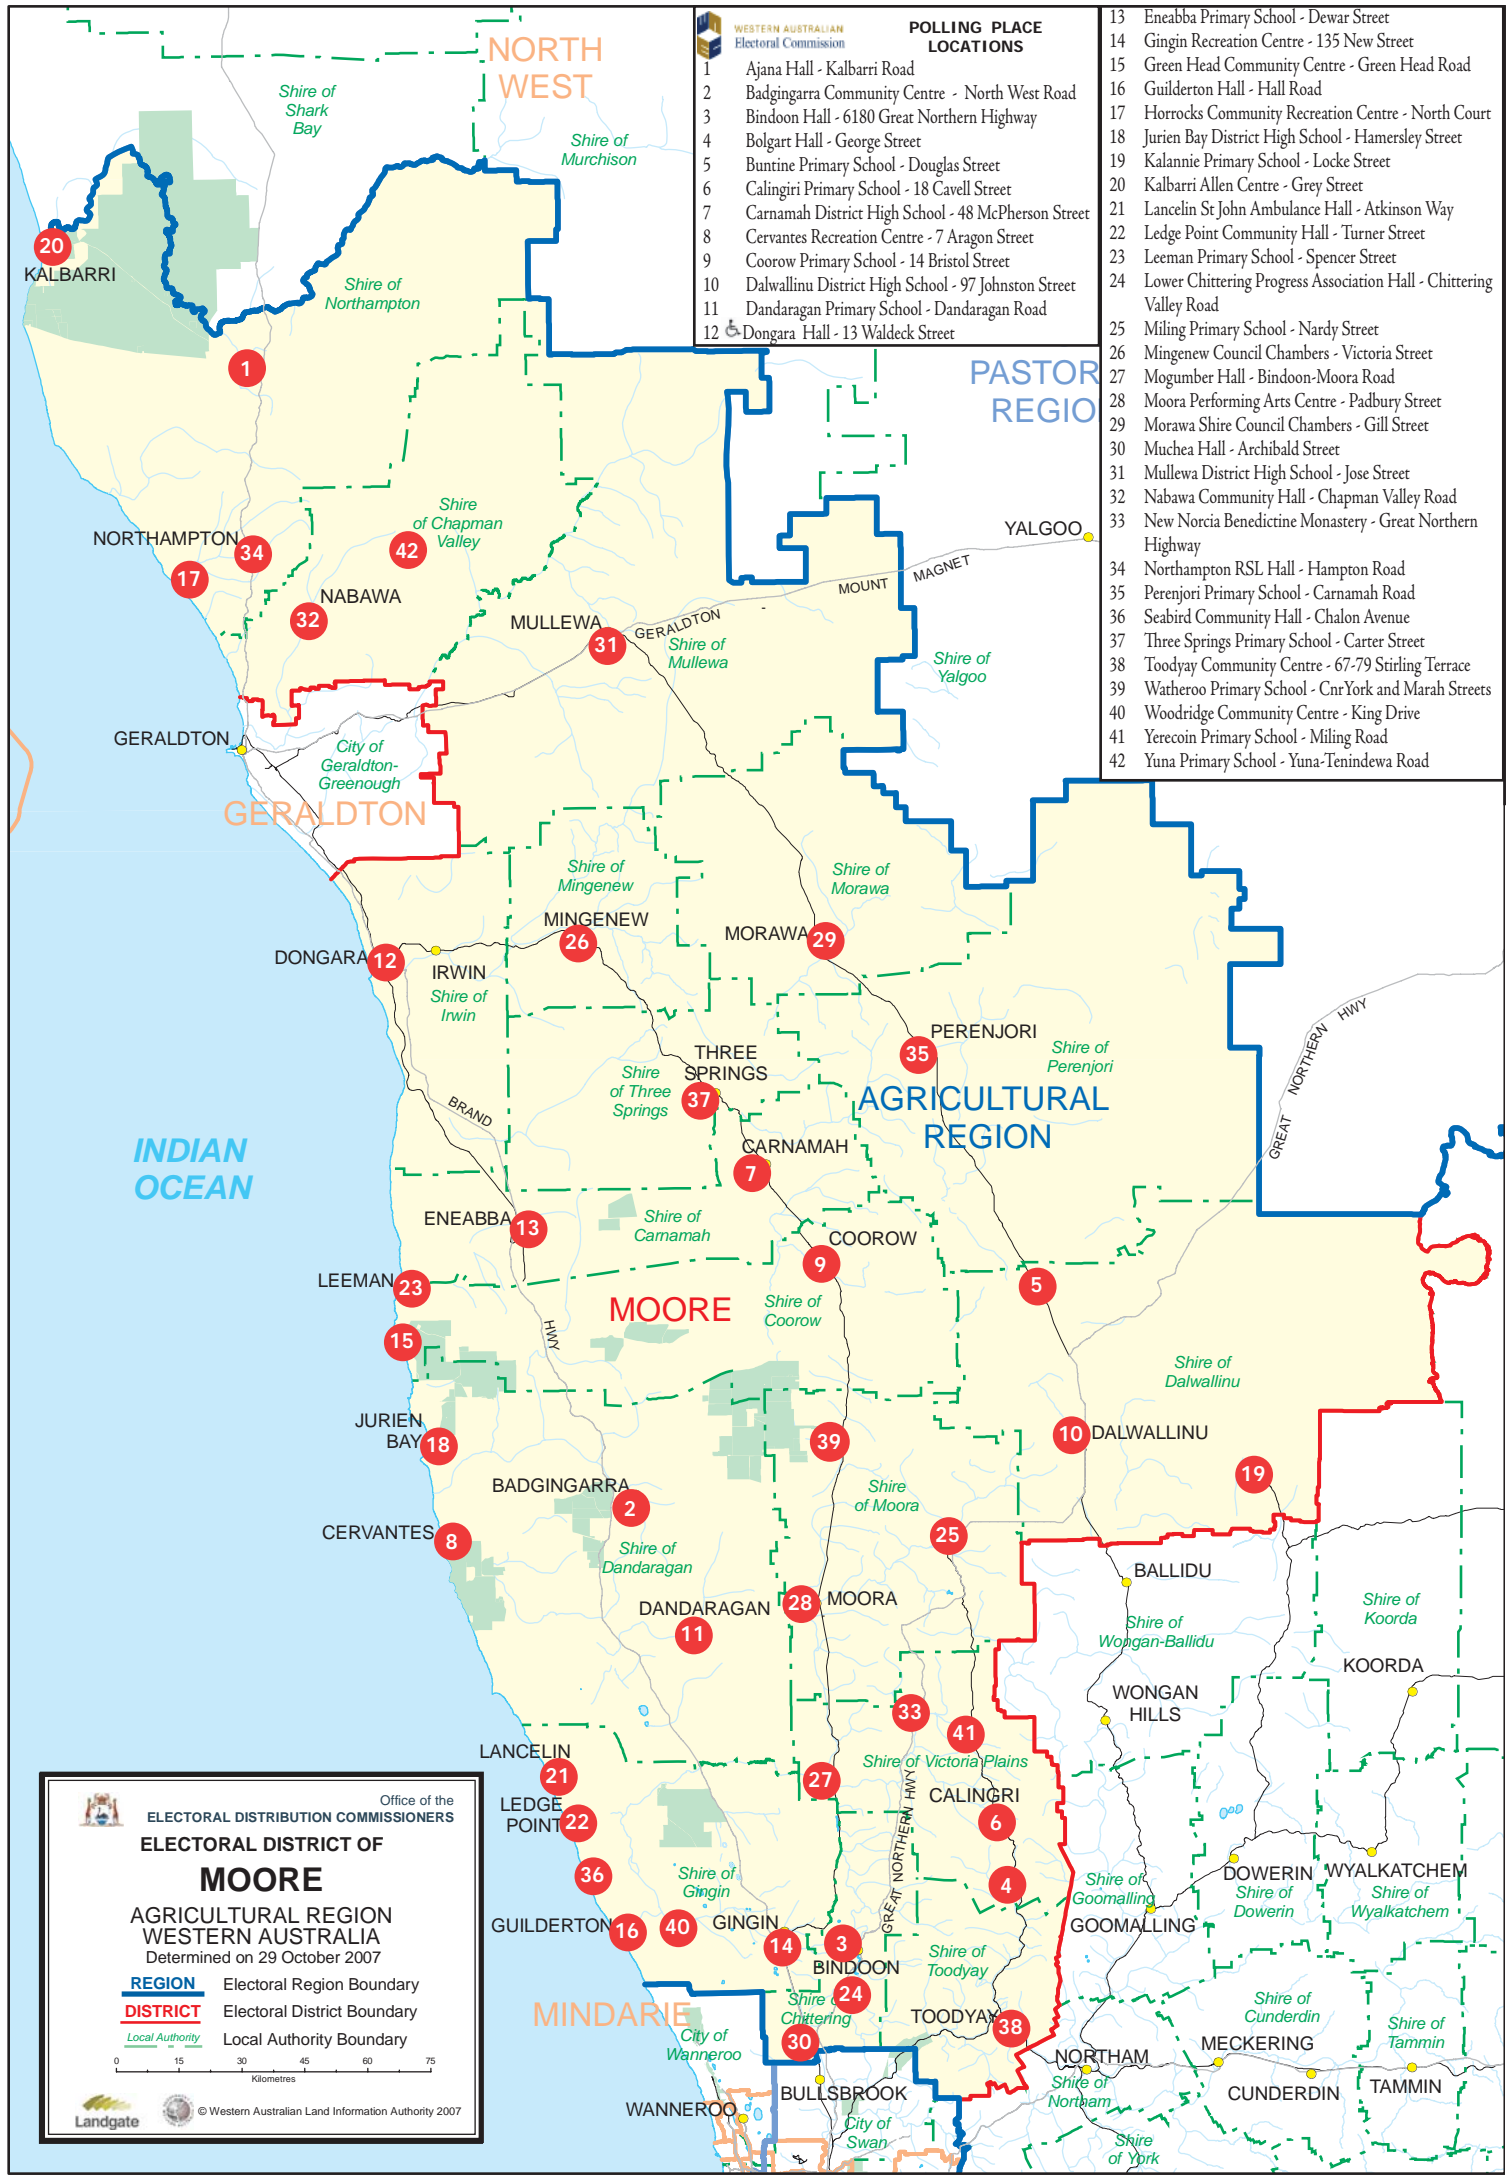

- 1 Ajana Hall - Kalbarri Road
- 2 Badgingarra Community Centre - North West Road
- 3 Bindoon Hall - 6180 Great Northern Highway
- 4 Bolgart Hall - George Street
- 5 Buntine Primary School - Douglas Street
- 6 Calingiri Primary School - 18 Cavell Street
- 7 Carnamah District High School - 48 McPherson Street
- 8 Cervantes Recreation Centre - 7 Aragon Street
- 9 Coorow Primary School - 14 Bristol Street
- 10 Dalwallinu District High School - 97 Johnston Street
- 11 Dandaragan Primary School - Dandaragan Road
- 12 Dongara Hall - 13 Waldeck Street

Office of the
ELECTORAL DISTRIBUTION COMMISSIONERS

**ELECTORAL DISTRICT OF
MOORE**

AGRICULTURAL REGION
WESTERN AUSTRALIA
Determined on 29 October 2007

REGION Electoral Region Boundary
DISTRICT Electoral District Boundary
Local Authority Local Authority Boundary