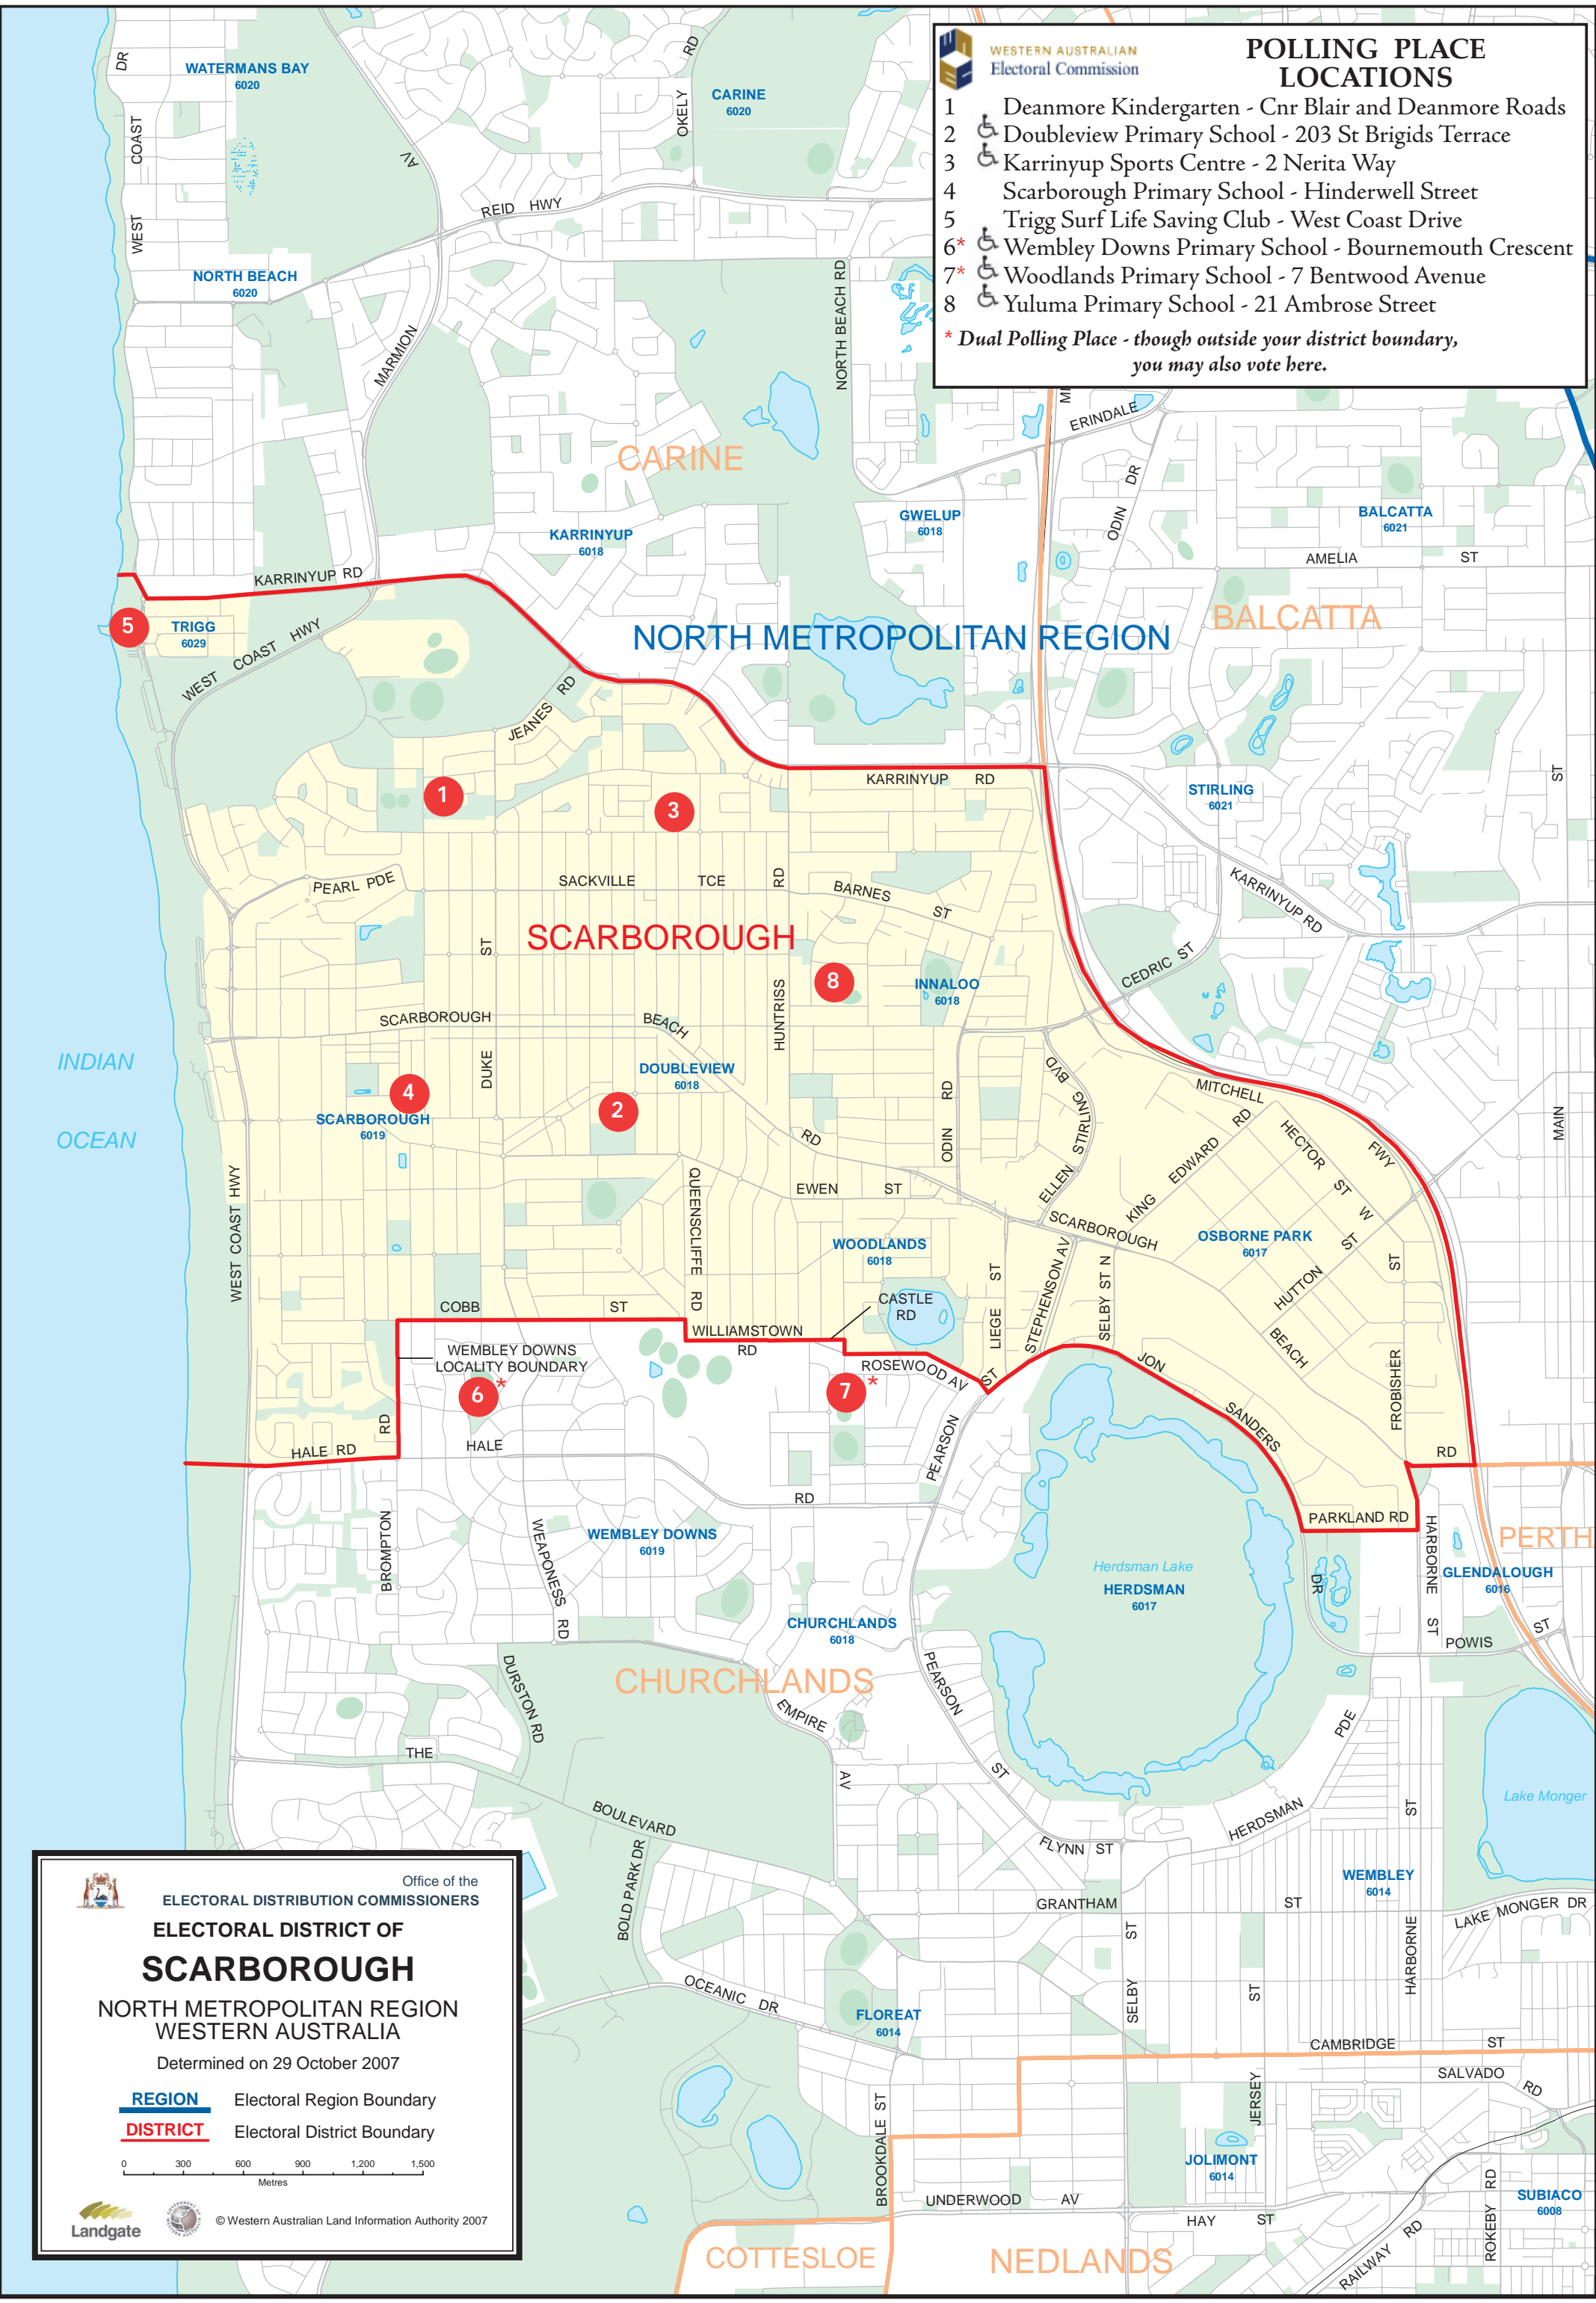

WESTERN AUSTRALIAN Electoral Commission

POLLING PLACE LOCATIONS

- 1 Deanmore Kindergarten - Cnr Blair and Deanmore Roads
- 2 Doubleview Primary School - 203 St Brigids Terrace
- 3 Karrinyup Sports Centre - 2 Nerita Way
- 4 Scarborough Primary School - Hinderwell Street
- 5 Trigg Surf Life Saving Club - West Coast Drive
- 6* Wembley Downs Primary School - Bournemouth Crescent
- 7* Woodlands Primary School - 7 Bentwood Avenue
- 8 Yuluma Primary School - 21 Ambrose Street

* Dual Polling Place - though outside your district boundary, you may also vote here.

Office of the
ELECTORAL DISTRIBUTION COMMISSIONERS

ELECTORAL DISTRICT OF SCARBOROUGH

NORTH METROPOLITAN REGION
WESTERN AUSTRALIA

Determined on 29 October 2007

REGION Electoral Region Boundary
DISTRICT Electoral District Boundary

0 300 600 900 1,200 1,500
Metres

Landgate © Western Australian Land Information Authority 2007