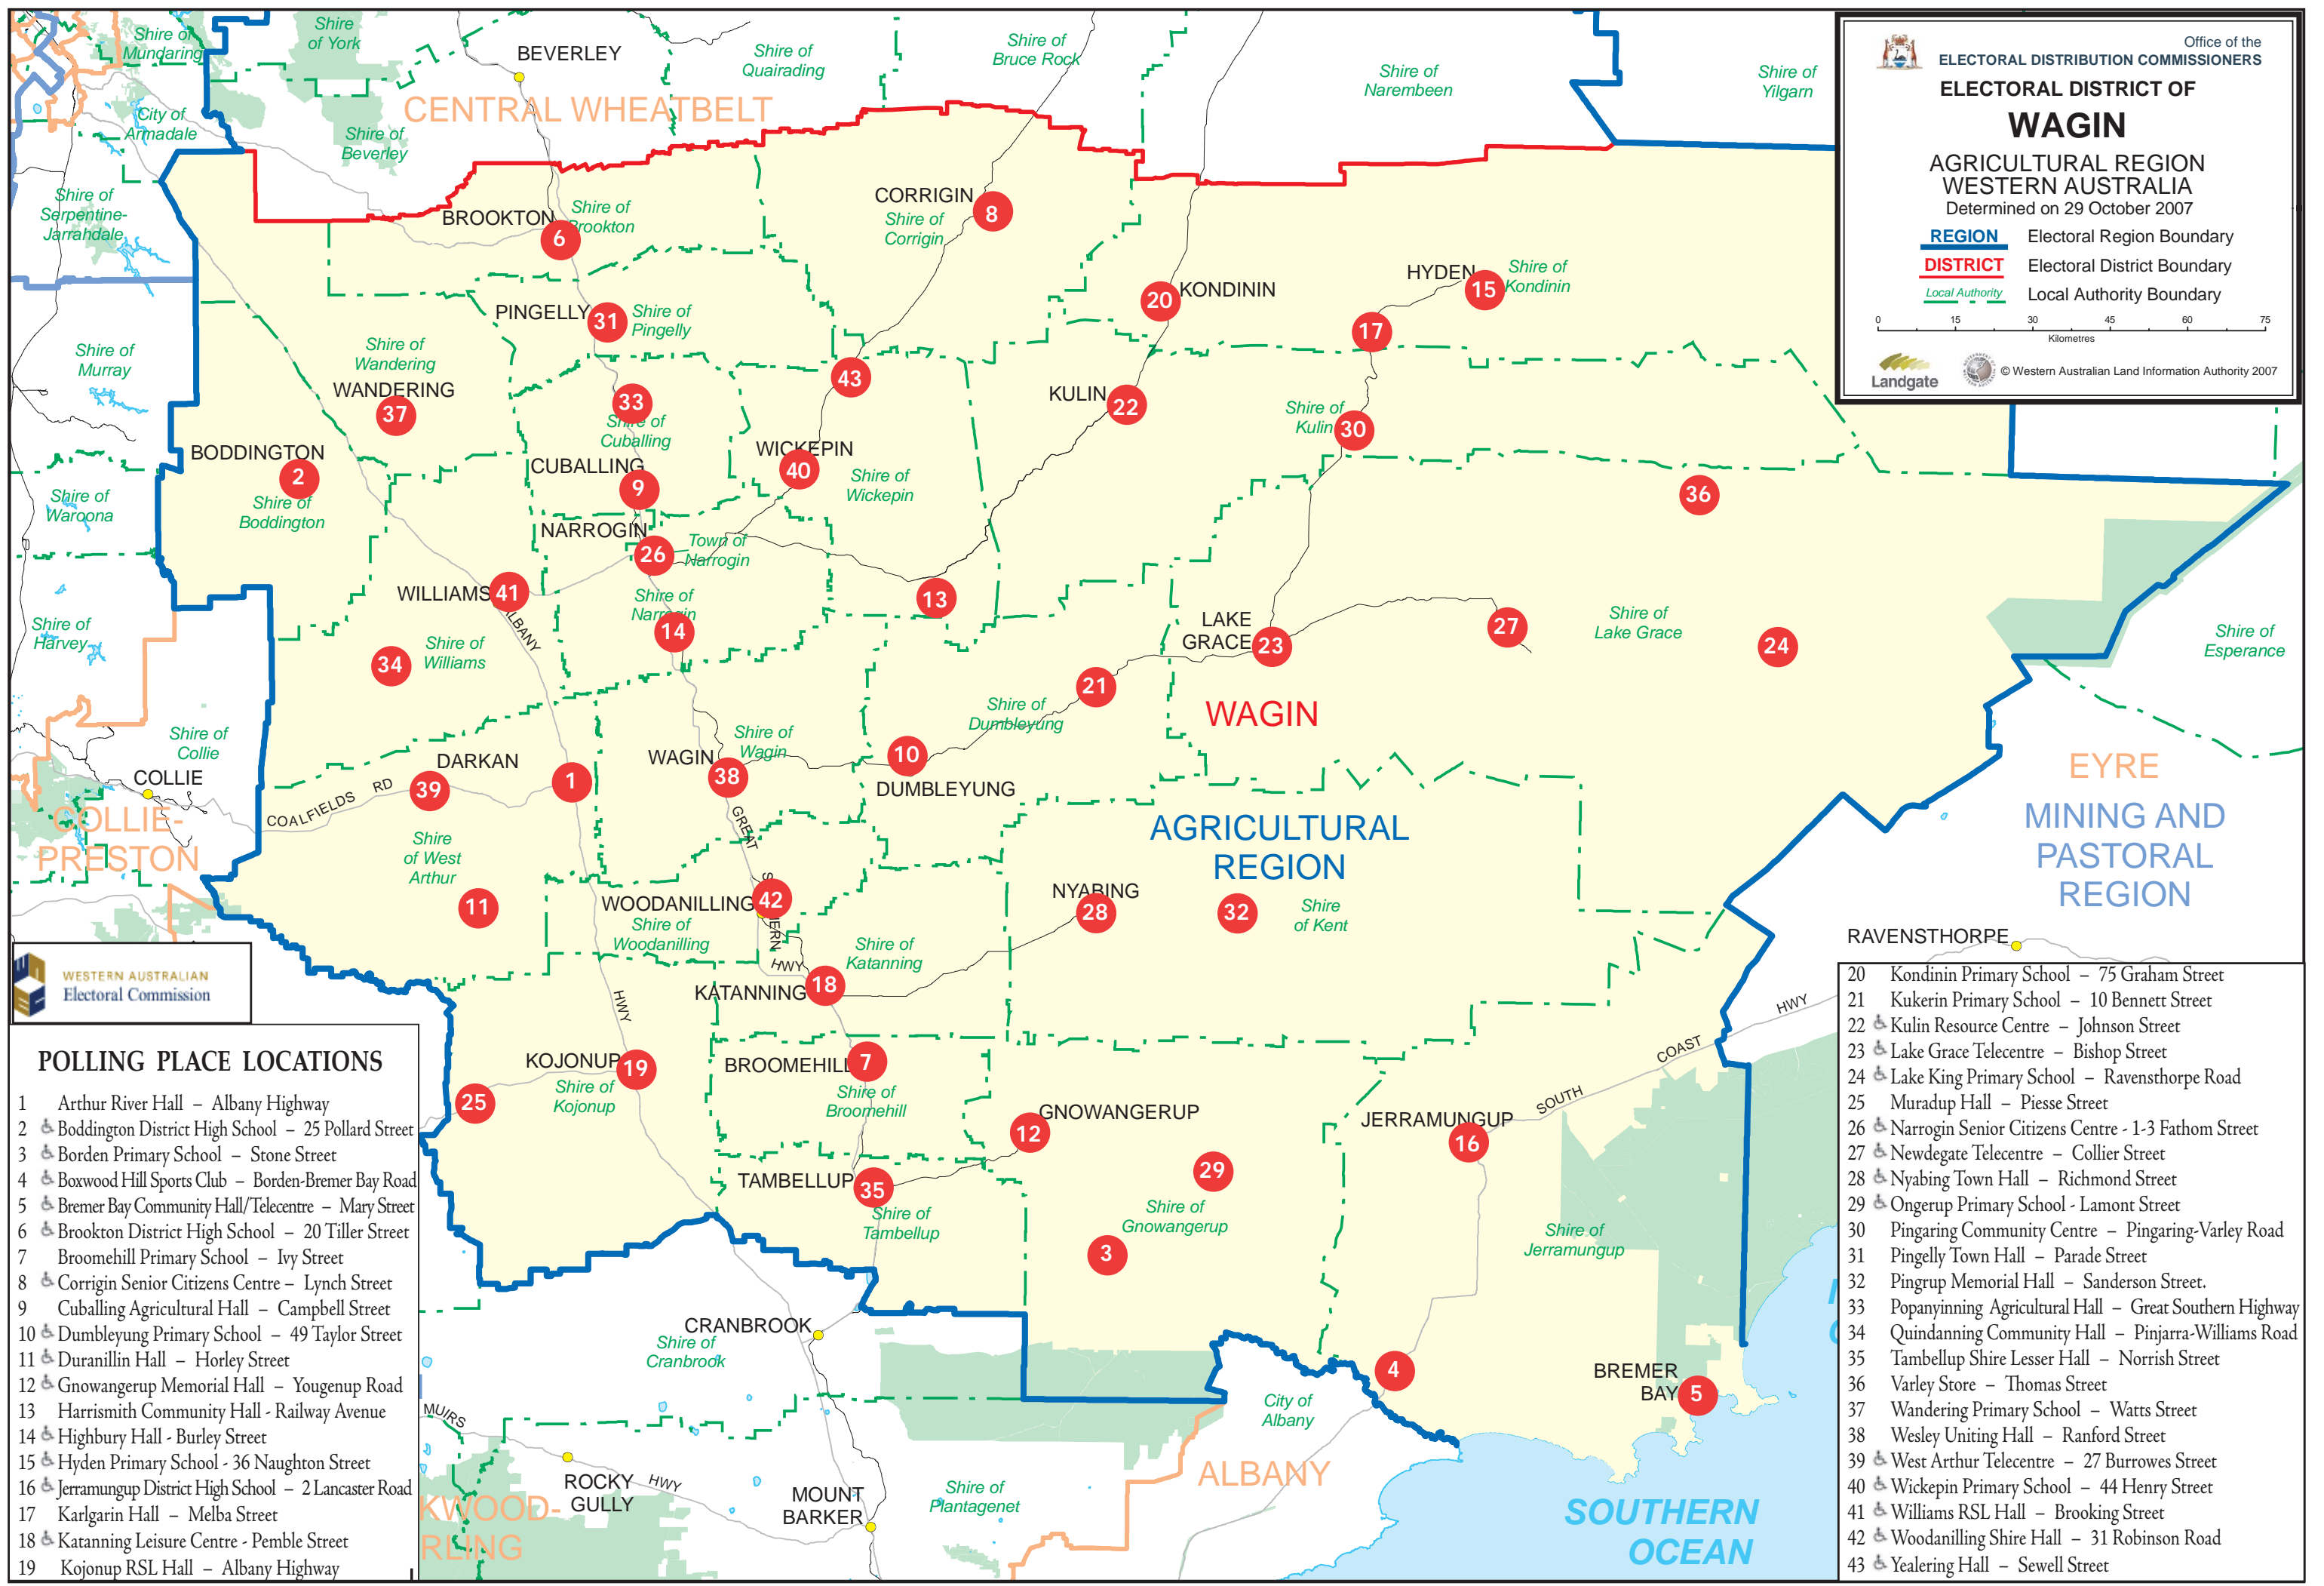

Office of the
ELECTORAL DISTRIBUTION COMMISSIONERS

ELECTORAL DISTRICT OF WAGIN

AGRICULTURAL REGION
WESTERN AUSTRALIA
Determined on 29 October 2007

REGION Electoral Region Boundary
DISTRICT Electoral District Boundary
Local Authority Local Authority Boundary

0 15 30 45 60 75
Kilometres

Landgate © Western Australian Land Information Authority 2007

WESTERN AUSTRALIAN
Electoral Commission

POLLING PLACE LOCATIONS

- 1 Arthur River Hall - Albany Highway
- 2 Boddington District High School - 25 Pollard Street
- 3 Borden Primary School - Stone Street
- 4 Boxwood Hill Sports Club - Borden-Bremer Bay Road
- 5 Bremer Bay Community Hall/Telecentre - Mary Street
- 6 Brookton District High School - 20 Tiller Street
- 7 Broomehill Primary School - Ivy Street
- 8 Corrigin Senior Citizens Centre - Lynch Street
- 9 Cuballing Agricultural Hall - Campbell Street
- 10 Dumbleyung Primary School - 49 Taylor Street
- 11 Duranillin Hall - Horley Street
- 12 Gnowangerup Memorial Hall - Yougenup Road
- 13 Harrismith Community Hall - Railway Avenue
- 14 Highbury Hall - Burley Street
- 15 Hyden Primary School - 36 Naughton Street
- 16 Jerramungup District High School - 2 Lancaster Road
- 17 Karlgarin Hall - Melba Street
- 18 Katanning Leisure Centre - Pemble Street
- 19 Kojonup RSL Hall - Albany Highway