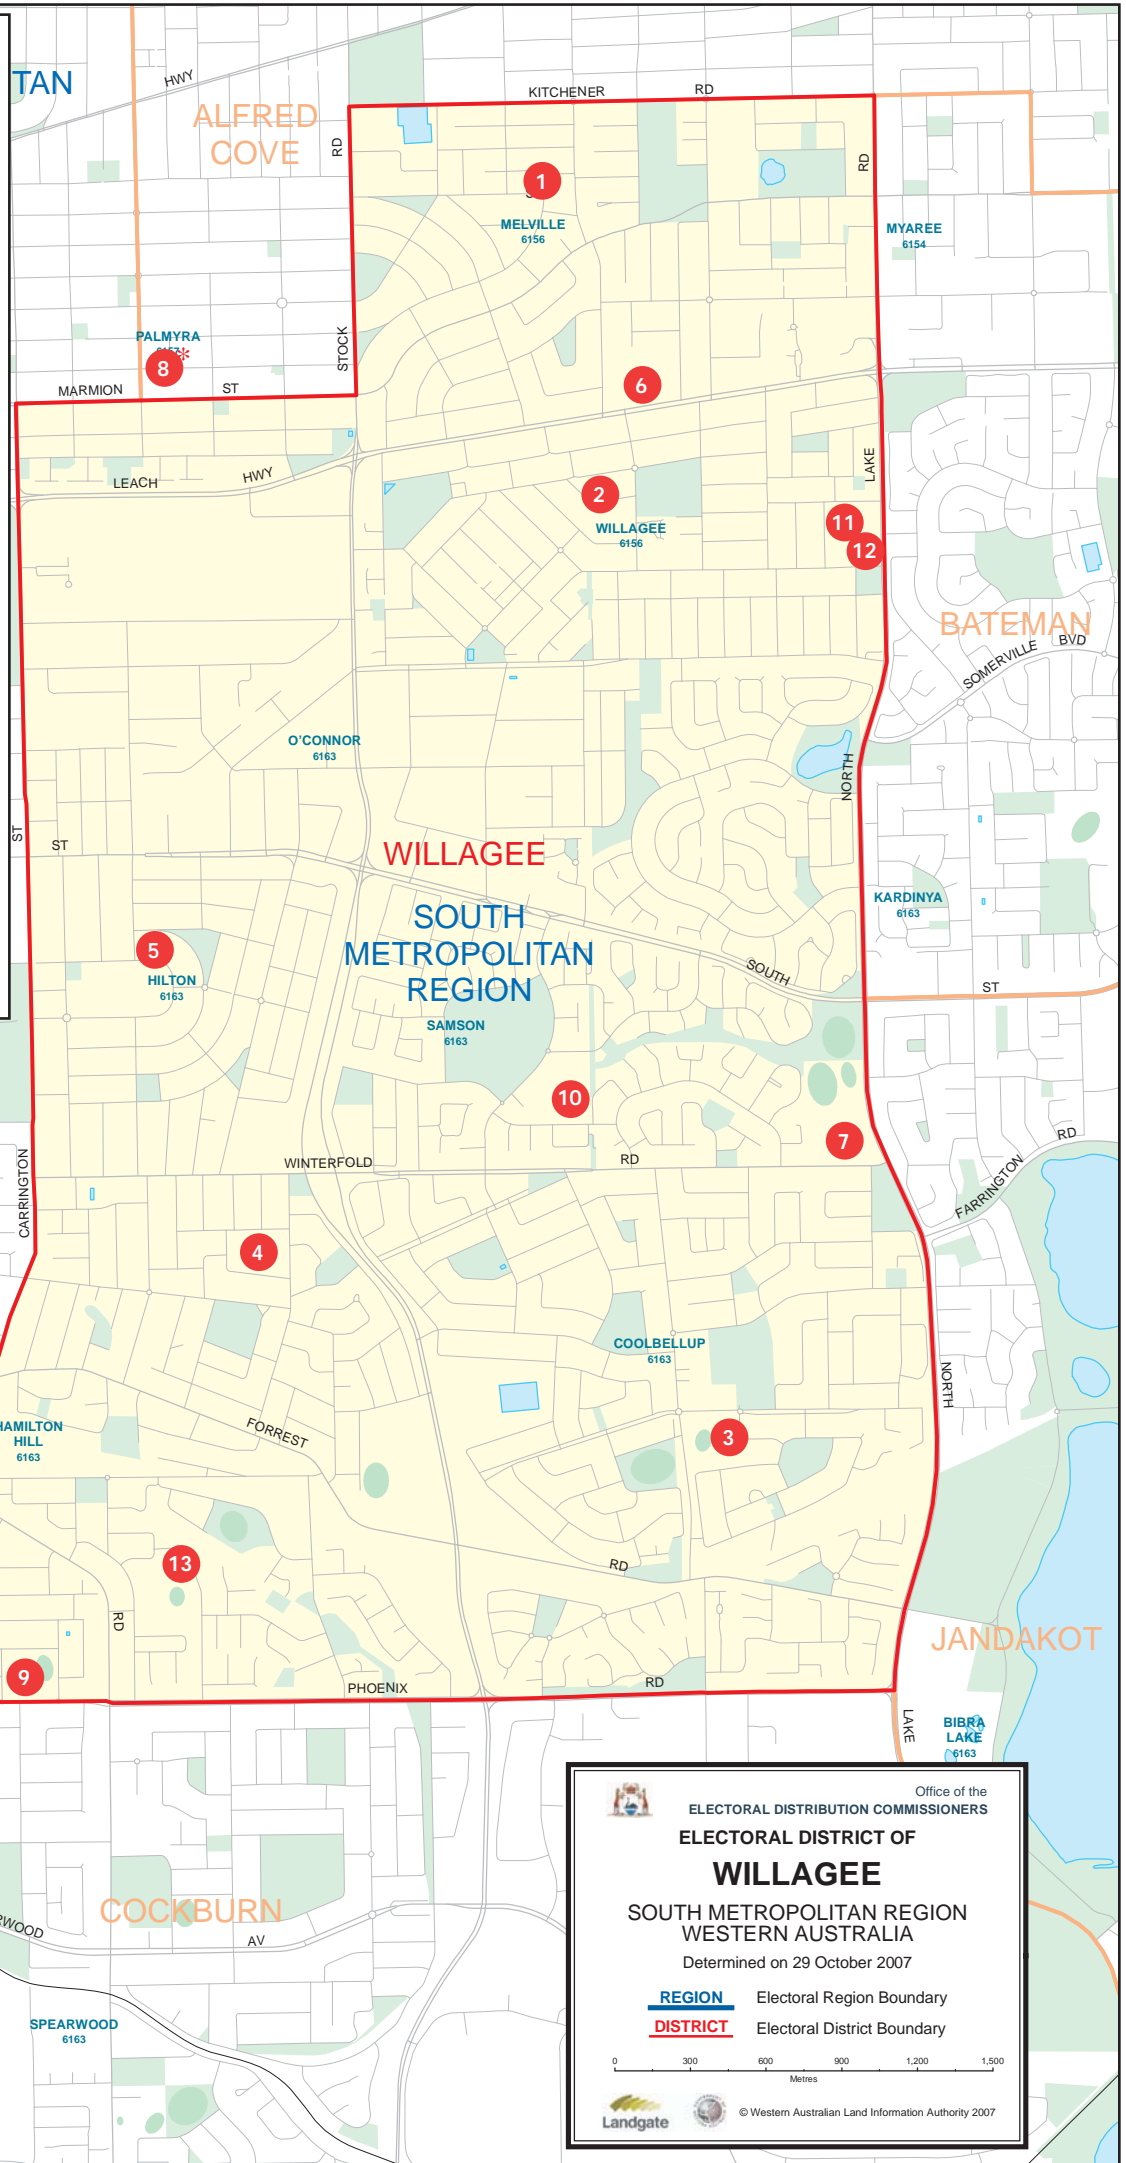

POLLING PLACE LOCATIONS

- 1 Anglican Church of the Holy Cross Hall - 56 McLean Street
- 2 Caralee Community School - 24 Winnacott Street
- 3 Coolbellup Community School - 15 Waverley Road
- 4 East Hamilton Hill Primary School - 27 Bradbury Road
- 5 Hilton Primary School - 21 Rennie Crescent North
- 6 Melville Senior High School - 18 Potts Street
- 7 North Lake Senior Campus - 188 Winterfold Road
- 8* Palmyra Primary School - 60 McKimmie Road
- 9 Phoenix Primary School - 28 Phoenix Road
- 10 Samson Primary School - 22 Lawrence Way
- 11 Southern Districts Senior Centre - Cnr North Lake Road and Archibald Street
- 12 Southern Districts Senior Centre - Cnr North Lake Road and Archibald Street (Drive-in for electors who are mobility impaired)
- 13 Southwell Primary School - 26 Grandpre Crescent

* Although outside your boundary, you may also vote here.

Office of the
ELECTORAL DISTRIBUTION COMMISSIONERS

**ELECTORAL DISTRICT OF
WILLAGEE**

SOUTH METROPOLITAN REGION
WESTERN AUSTRALIA

Determined on 29 October 2007

REGION Electoral Region Boundary
DISTRICT Electoral District Boundary

0 300 600 900 1,200 1,500
Metres

Landgate © Western Australian Land Information Authority 2007